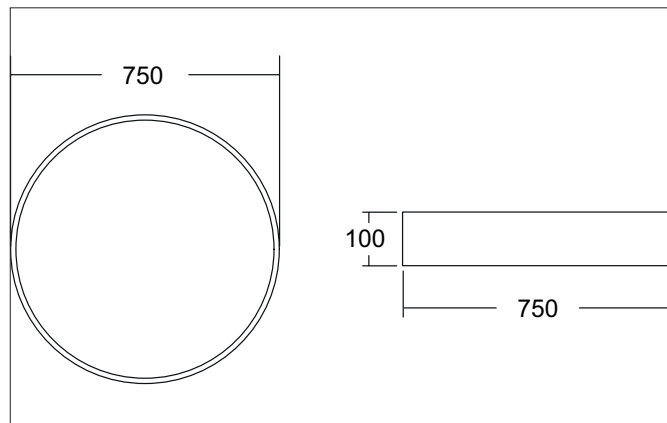

BIRO CIRCLE LED surface luminaire, DALI dimmable

Article no. 13691184

Tender

LED surface luminaire, DALI dimmable, Round. Luminaire diameter 750.0 mm, Hight 100.0 mm Weight 6.0 kg, with rotationssymmetrical, deep, wide distributed light intensity. Cover plastic, opal. Luminous flux 7.630 lm, Power 1 x 70 W, Light colour neutral white, Correlated color temperature (CCT) 4.000 K, Colour rendering index CRI > 80, Rated life time L70/B50 at 25 °C: 50.000 h, Rated life time L80/B50 at 25 °C: 50.000 h, Housing material: Aluminium / Steel / Plastic, Colour: Black structure, Permissible ambient temperature (ta): -20 °C - +25 °C, Protection class (EN 61140): I, Degree of protection (DIN EN 60529): IP40. With electronic driver, DALI-DT6 dimmable.

Article data	
Article no.	13691184
GTIN	4251433940852
Series name	BIRO CIRCLE
Short description	LED surface luminaire, DALI dimmable
Material	Aluminium / Steel / Plastic
Colour	Black
Type of surface	Structure
Shape	Round
Outer diameter	750 mm
Hight	100 mm
Scope of delivery	Incl. converter for connection to the 230-V mains voltage
Weight	6.000 kg
Conformance	CE, UKCA

BIRO CIRCLE LED surface luminaire, DALI dimmable

Article no. 13691184

Lighting technology	
Colour temperature	4.000 K
Light colour	White
Light output	Direct
Luminous flux	7,630 lm
System efficiency	109 lm/W
McAdam-Step	McAdam-Step 3
Colour rendering	CRI > 80
Reflector	Without
Beam angle	110°
Light sharing	Symmetric
Adjustable color temperature	No