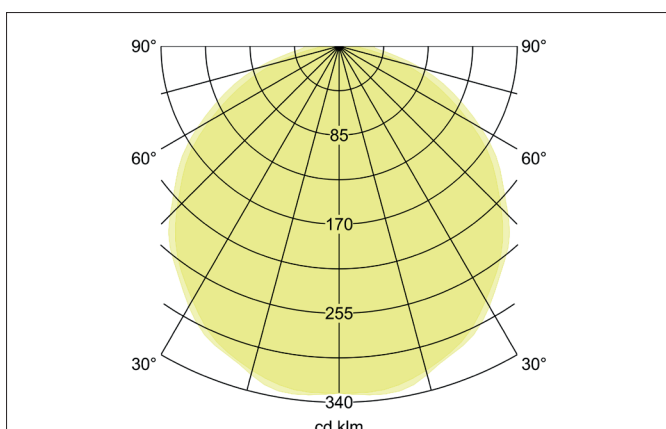

BIRO CIRCLE LED surface luminaire, DALI dimmable

Article no. 13691184

Tender

LED surface luminaire, DALI dimmable, Round. Luminaire diameter 750.0 mm, Hight 100.0 mm Weight 6.0 kg, with rotationssymmetrical, deep, wide distributed light intensity. Cover plastic, opal. Luminous flux 7.630 lm, Power 1 x 70 W, Light colour neutral white, Correlated color temperature (CCT) 4.000 K, Colour rendering index CRI > 80, Rated life time L70/B50 at 25 °C: 50.000 h, Rated life time L80/B50 at 25 °C: 50.000 h, Housing material: Aluminium / Steel / Plastic, Colour: Black structure, Permissible ambient temperature (ta): -20 °C - +25 °C, Protection class (EN 61140): I, Degree of protection (DIN EN 60529): IP40. With electronic driver, DALI-DT6 dimmable.

Article data	
Article no.	13691184
GTIN	4251433940852
Series name	BIRO CIRCLE
Short description	LED surface luminaire, DALI dimmable
Material	Aluminium / Steel / Plastic
Colour	Black
Type of surface	Structure
Shape	Round
Outer diameter	750 mm
Hight	100 mm
Scope of delivery	Incl. converter for connection to the 230-V mains voltage
Weight	6.000 kg
Conformance	CE, UKCA

BIRO CIRCLE LED surface luminaire, DALI dimmable

Article no. 13691184

Lighting technology	
Colour temperature	4.000 K
Light colour	White
Light output	Direct
Luminous flux	7,630 lm
System efficiency	109 lm/W
McAdam-Step	McAdam-Step 3
Colour rendering	CRI > 80
Reflector	Without
Beam angle	110°
Light sharing	Symmetric
Adjustable color temperature	No