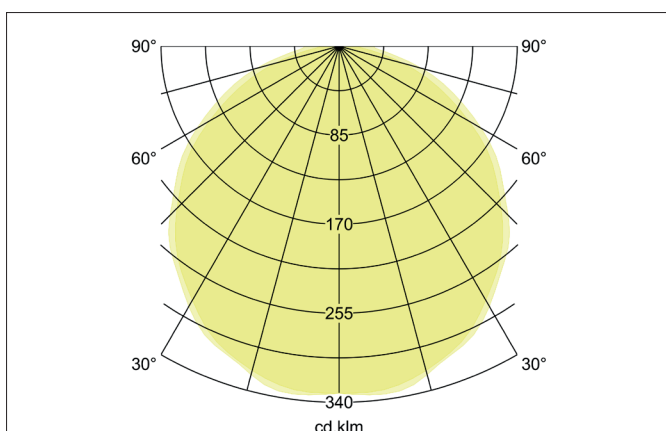

BIRO CIRCLE LED surface luminaire, DALI dimmable

Article no. 13695184

Tender

LED surface luminaire, DALI dimmable, Round. Luminaire diameter 450.0 mm, Hight 100.0 mm Weight 3.0 kg, with rotationssymmetrical, deep, wide distributed light intensity. Cover plastic, opal. Luminous flux 2.550 lm, Power 1 x 25 W, Light colour neutral white, Correlated color temperature (CCT) 4.000 K, Colour rendering index CRI > 80, Rated life time L70/B50 at 25 °C: 50.000 h, Rated life time L80/B50 at 25 °C: 50.000 h, Housing material: Aluminium / Steel / Plastic, Colour: Black structure, Permissible ambient temperature (ta): -20 °C - +25 °C, Protection class (EN 61140): I, Degree of protection (DIN EN 60529): IP40. With electronic driver, DALI-DT6 dimmable.

Article data	
Article no.	13695184
GTIN	4251433940623
Series name	BIRO CIRCLE
Short description	LED surface luminaire, DALI dimmable
Material	Aluminium / Steel / Plastic
Colour	Black
Type of surface	Structure
Shape	Round
Outer diameter	450 mm
Hight	100 mm
Scope of delivery	Incl. converter for connection to the 230-V mains voltage
Weight	3.000 kg
Conformance	CE, UKCA

BIRO CIRCLE LED surface luminaire, DALI dimmable

Article no. 13695184

Lighting technology	
Colour temperature	4.000 K
Light colour	White
Light output	Direct
Luminous flux	2,550 lm
System efficiency	102 lm/W
McAdam-Step	McAdam-Step 3
Colour rendering	CRI > 80
Reflector	Without
Beam angle	110°
Light sharing	Symmetric
Adjustable color temperature	No