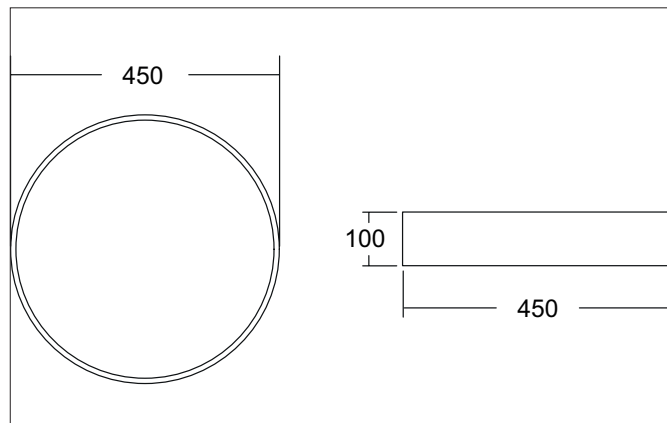

BIRO CIRCLE LED surface luminaire, DALI dimmable

Article no. 13695184

Tender

LED surface luminaire, DALI dimmable, Round. Luminaire diameter 450.0 mm, Hight 100.0 mm Weight 3.0 kg, with rotationssymmetrical, deep, wide distributed light intensity. Cover plastic, opal. Luminous flux 2.550 lm, Power 1 x 25 W, Light colour neutral white, Correlated color temperature (CCT) 4.000 K, Colour rendering index CRI > 80, Rated life time L70/B50 at 25 °C: 50.000 h, Rated life time L80/B50 at 25 °C: 50.000 h, Housing material: Aluminium / Steel / Plastic, Colour: Black structure, Permissible ambient temperature (ta): -20 °C - +25 °C, Protection class (EN 61140): I, Degree of protection (DIN EN 60529): IP40. With electronic driver, DALI-DT6 dimmable.

Article data	
Article no.	13695184
GTIN	4251433940623
Series name	BIRO CIRCLE
Short description	LED surface luminaire, DALI dimmable
Material	Aluminium / Steel / Plastic
Colour	Black
Type of surface	Structure
Shape	Round
Outer diameter	450 mm
Hight	100 mm
Scope of delivery	Incl. converter for connection to the 230-V mains voltage
Weight	3.000 kg
Conformance	CE, UKCA

BIRO CIRCLE LED surface luminaire, DALI dimmable

Article no. 13695184

Lighting technology	
Colour temperature	4.000 K
Light colour	White
Light output	Direct
Luminous flux	2,550 lm
System efficiency	102 lm/W
McAdam-Step	McAdam-Step 3
Colour rendering	CRI > 80
Reflector	Without
Beam angle	110°
Light sharing	Symmetric
Adjustable color temperature	No