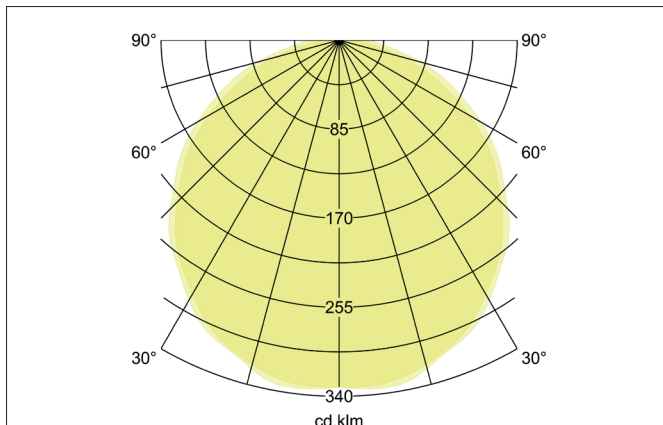

**BIRO CIRCLE LED surface luminaire, DALI dimmable**

Article no. 13690184

**Tender**

LED surface luminaire, DALI dimmable, Round. Luminaire diameter 600.0 mm, Hight 100.0 mm Weight 4.5 kg, with rotationssymmetrical, deep, wide distributed light intensity. Cover plastic, opal. Luminous flux 5.400 lm, Power 1 x 50 W, Light colour neutral white, Correlated color temperature (CCT) 4.000 K, Colour rendering index CRI > 80, Rated life time L70/B50 at 25 °C: 50.000 h, Rated life time L80/B50 at 25 °C: 50.000 h, Housing material: Aluminium / Steel / Plastic, Colour: Black structure, Permissible ambient temperature (ta): -20 °C - +25 °C, Protection class (EN 61140): I, Degree of protection (DIN EN 60529): IP40. With electronic driver, DALI-DT6 dimmable.

Article data	
Article no.	13690184
GTIN	4251433940784
Series name	BIRO CIRCLE
Short description	LED surface luminaire, DALI dimmable
Material	Aluminium / Steel / Plastic
Colour	Black
Type of surface	Structure
Shape	Round
Outer diameter	600 mm
Hight	100 mm
Scope of delivery	Incl. converter for connection to the 230-V mains voltage
Weight	4.500 kg
Conformance	CE, UKCA

**BIRO CIRCLE LED surface luminaire, DALI dimmable**

Article no. 13690184

Lighting technology	
Colour temperature	4.000 K
Light colour	White
Light output	Direct
Luminous flux	5,400 lm
System efficiency	108 lm/W
McAdam-Step	McAdam-Step 3
Colour rendering	CRI > 80
Reflector	Without
Beam angle	110°
Light sharing	Symmetric
Adjustable color temperature	No