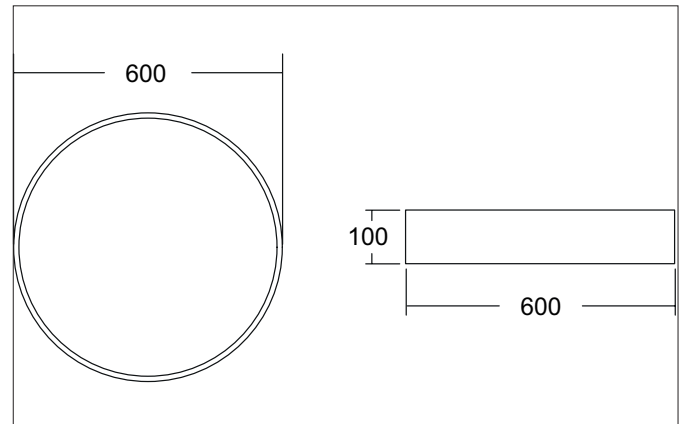

**BIRO CIRCLE LED surface luminaire, DALI dimmable**

Article no. 13690184

**Tender**

LED surface luminaire, DALI dimmable, Round. Luminaire diameter 600.0 mm, Hight 100.0 mm Weight 4.5 kg, with rotationssymmetrical, deep, wide distributed light intensity. Cover plastic, opal. Luminous flux 5.400 lm, Power 1 x 50 W, Light colour neutral white, Correlated color temperature (CCT) 4.000 K, Colour rendering index CRI > 80, Rated life time L70/B50 at 25 °C: 50.000 h, Rated life time L80/B50 at 25 °C: 50.000 h, Housing material: Aluminium / Steel / Plastic, Colour: Black structure, Permissible ambient temperature (ta): -20 °C - +25 °C, Protection class (EN 61140): I, Degree of protection (DIN EN 60529): IP40. With electronic driver, DALI-DT6 dimmable.

Article data	
Article no.	13690184
GTIN	4251433940784
Series name	BIRO CIRCLE
Short description	LED surface luminaire, DALI dimmable
Material	Aluminium / Steel / Plastic
Colour	Black
Type of surface	Structure
Shape	Round
Outer diameter	600 mm
Hight	100 mm
Scope of delivery	Incl. converter for connection to the 230-V mains voltage
Weight	4.500 kg
Conformance	CE, UKCA

Mounting technology	
Mounting method	Surface mounting
Place of installation	Ceiling-mounted
Adjustability	Not adjustable
Material cover	Plastic, opal

Packing data	
Gross weight	5.2 kg
Length of packaging	630 mm
Packaging width	630 mm
Packaging height	110 mm
Disposal at end of life	This product must not be disposed of with household waste. You are obliged, to dispose of such electrical waste separately. By disposing of electrical waste and other old or defective electronics separately, you support recycling or other forms of re-use. In that way you help to take care and to avoid that harmful substances get into the environment.