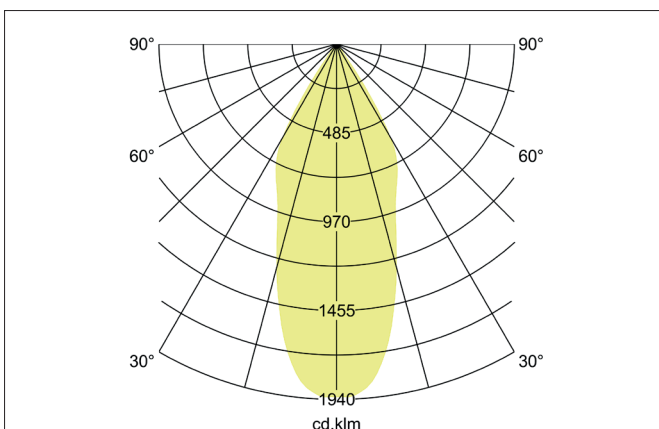

ARTEMIS MAXI LED recessed spotlight, on/off switchable

Article no. 88274175

Light.
For Generations.**Tender**

LED recessed spotlight, on/off switchable, Round. Ceiling cut-out Ø 170 mm, Installation depth 136 mm, Outer diameter 182 mm, Weight 1,300 kg, with rotationssymmetrical, deep, wide distributed light intensity. optimal light distribution due to a glass transparent cover. Luminous flux 5.264 lm, Power 1 x 41,5 W, Light colour neutral white, Correlated color temperature (CCT) 3.500 K, Colour rendering index CRI > 90, Housing material: Aluminium, Colour: White structure, Permissible ambient temperature (ta): -20 °C - +25 °C, Protection class (EN 61140): II, Degree of protection (DIN EN 60529): IP20, .With electronic driver, on/off switchable.

Article data	
Article no.	88274175
GTIN	4251433974031
Series name	ARTEMIS MAXI
Short description	LED recessed spotlight, on/off switchable
Material	Aluminium
Colour	White
Type of surface	Structure
Shape	Round
Outer diameter	182 mm
Built-in diameter	170 mm
Installation depth	136 mm
Weight	1.300 kg