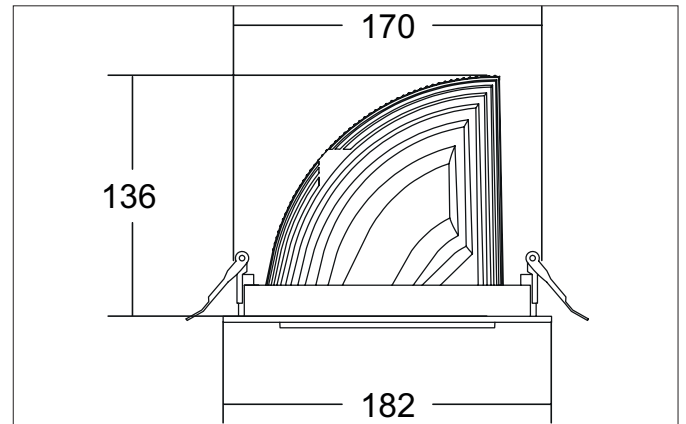

ARTEMIS MAXI LED recessed spotlight, on/off switchable

Article no. 88274175

Light.
For Generations.**Tender**

LED recessed spotlight, on/off switchable, Round. Ceiling cut-out Ø 170 mm, Installation depth 136 mm, Outer diameter 182 mm, Weight 1,300 kg, with rotationssymmetrical, deep, wide distributed light intensity. optimal light distribution due to a glass transparent cover. Luminous flux 5.264 lm, Power 1 x 41,5 W, Light colour neutral white, Correlated color temperature (CCT) 3.500 K, Colour rendering index CRI > 90, Housing material: Aluminium, Colour: White structure, Permissible ambient temperature (ta): -20 °C - +25 °C, Protection class (EN 61140): II, Degree of protection (DIN EN 60529): IP20, .With electronic driver, on/off switchable.

Article data	
Article no.	88274175
GTIN	4251433974031
Series name	ARTEMIS MAXI
Short description	LED recessed spotlight, on/off switchable
Material	Aluminium
Colour	White
Type of surface	Structure
Shape	Round
Outer diameter	182 mm
Built-in diameter	170 mm
Installation depth	136 mm
Weight	1.300 kg

Packing data	
Gross weight	1.37 kg
Length of packaging	182 mm
Packaging width	182 mm
Packaging height	136 mm
Disposal at end of life	This product must not be disposed of with household waste. You are obliged, to dispose of such electrical waste separately. By disposing of electrical waste and other old or defective electronics separately, you support recycling or other forms of re-use. In that way you help to take care and to avoid that harmful substances get into the environment.