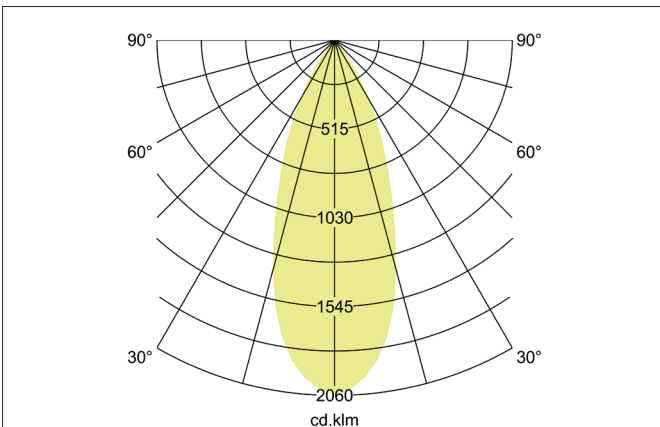

**RETAIL ONE LED track spotlight, 31W**  
 Article no. 88184175

Light.  
 For Generations.

**Tender**  
 LED track spotlight, 31W, Round. Luminaire diameter 97.0 mm, Weight 0.872 kg, with rotationssymmetrical, deep, wide distributed light intensity.. Luminous flux 4.319 lm, Power 1 x 33,5 W, Light colour neutral white, Correlated color temprature (CCT) 3.500 K, Colour rendering index CRI > 90, Rated life time L80/B50 at 25 °C: 50.000 h, Housing material: Aluminium, Colour: White structure, Permissible ambient temperature (ta): -20 °C - +25 °C, Protection class (EN 61140): II, Degree of protection (DIN EN 60529): IP20. With electronic driver, on/off switchable.

Article data	
Article no.	88184175
GTIN	4251433977162
Series name	RETAIL ONE
Short description	LED track spotlight, 31W
Material	Aluminium
Colour	White
Type of surface	Structure
Shape	Round
Outer diameter	97 mm
Weight	0.872 kg
Conformance	CE, UKCA

**RETAIL ONE LED track spotlight, 31W**

Article no. 88184175

Light.  
For Generations.

Lighting technology	
Colour temperature	3.500 K
Light colour	White
Luminous flux	4,319 lm
System efficiency	129 lm/W
Colour rendering	CRI > 90
Reflector	High-gloss
Beam angle	40°
Light sharing	Symmetric
Adjustable color temperature	No