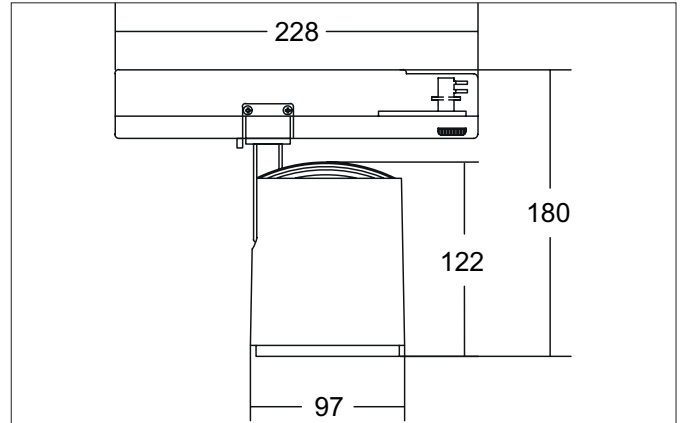

**RETAIL ONE LED track spotlight, 31W**  
 Article no. 88184175

Light.  
 For Generations.

**Tender**  
 LED track spotlight, 31W, Round. Luminaire diameter 97.0 mm, Weight 0.872 kg, with rotationssymmetrical, deep, wide distributed light intensity.. Luminous flux 4.319 lm, Power 1 x 33,5 W, Light colour neutral white, Correlated color temprature (CCT) 3.500 K, Colour rendering index CRI > 90, Rated life time L80/B50 at 25 °C: 50.000 h, Housing material: Aluminium, Colour: White structure, Permissible ambient temperature (ta): -20 °C - +25 °C, Protection class (EN 61140): II, Degree of protection (DIN EN 60529): IP20. With electronic driver, on/off switchable.

Article data	
Article no.	88184175
GTIN	4251433977162
Series name	RETAIL ONE
Short description	LED track spotlight, 31W
Material	Aluminium
Colour	White
Type of surface	Structure
Shape	Round
Outer diameter	97 mm
Weight	0.872 kg
Conformance	CE, UKCA

**RETAIL ONE LED track spotlight, 31W**

Article no. 88184175

Light.  
For Generations.

Lighting technology	
Colour temperature	3.500 K
Light colour	White
Luminous flux	4,319 lm
System efficiency	129 lm/W
Colour rendering	CRI > 90
Reflector	High-gloss
Beam angle	40°
Light sharing	Symmetric
Adjustable color temperature	No

Packing data	
Gross weight	1.012 kg
Length of packaging	290 mm
Packaging width	110 mm
Packaging height	165 mm
Disposal at end of life	This product must not be disposed of with household waste. You are obliged, to dispose of such electrical waste separately. By disposing of electrical waste and other old or defective electronics separately, you support recycling or other forms of re-use. In that way you help to take care and to avoid that harmful substances get into the environment.