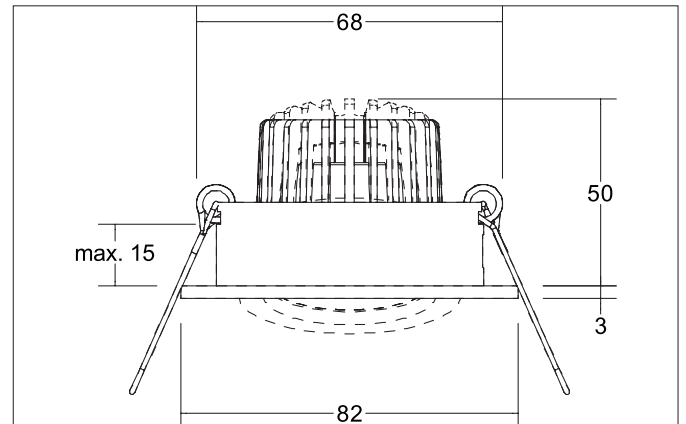

**TIRREL-R LED recessed spot set, trailing-edge phase dimmable
 (round converter)**

Article no. 40143253

Tender

LED recessed spot set, trailing-edge phase dimmable (round converter), Round. Toolless ceiling installation by installation springs. Ceiling cut-out Ø 68 mm, Installation depth 50 mm, Outer diameter 82 mm, Weight 0,151 kg, Reflector silver with rotationssymmetrical, deep, wide distributed light intensity. Cover glass transparent. Luminous flux 730 lm, Power 1 x 6 W, Light colour warm white, Correlated color temperature (CCT) 3.000 K, Colour rendering index CRI > 80, Housing material: Aluminium / Glass / Plastic, Colour: Alu, Permissible ambient temperature (ta): -20 °C - +25 °C, Protection class (EN 61140): II, Degree of protection (DIN EN 60529): IP20. With electronic driver, Trailing-edge phase dimmable.

Product Benefits

- LED recessed spot in round design made of solid aluminum.
with LED module 6 W (3,000 K) and dimmable round converter phase section.
- Ceiling cutout 68 mm, diameter 82 mm, installation depth 50 mm, IP20.
- Pivoting range 25°.
- Large color variation. Without visible snap ring.
- Classic, formally restrained design.
- In the same optics also in GX5,3 or GU10 version and as dimmable DALI set and as a loudspeaker.
- In addition, in the same surface structure and in the same color also available in square version.

**TIRREL-R LED recessed spot set, trailing-edge phase dimmable
 (round converter)**

Article no. 40143253

Article data	
Article no.	40143253
GTIN	4251433950585
Series name	TIRREL-R
Short description	LED recessed spot set, trailing-edge phase dimmable (round converter)
Material	Aluminium / Glass / Plastic
Colour	Alu
Type of surface	Matt
Shape	Round
Outer diameter	82 mm
Built-in diameter	68 mm
Installation depth	50 mm
Hight	3 mm
Weight	0.151 kg
Conformance	UKCA