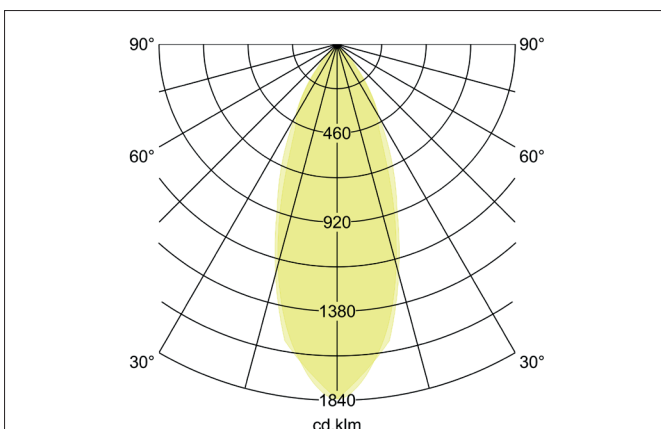

**TIRREL-R LED recessed spot set, trailing-edge phase dimmable
 (round converter)**

Article no. 40143253

Tender

LED recessed spot set, trailing-edge phase dimmable (round converter), Round. Toolless ceiling installation by installation springs. Ceiling cut-out Ø 68 mm, Installation depth 50 mm, Outer diameter 82 mm, Weight 0,151 kg, Reflector silver with rotationssymmetrical, deep, wide distributed light intensity. Cover glass transparent. Luminous flux 730 lm, Power 1 x 6 W, Light colour warm white, Correlated color temperature (CCT) 3.000 K, Colour rendering index CRI > 80, Housing material: Aluminium / Glass / Plastic, Colour: Alu, Permissible ambient temperature (ta): -20 °C - +25 °C, Protection class (EN 61140): II, Degree of protection (DIN EN 60529): IP20. With electronic driver, Trailing-edge phase dimmable.

Product Benefits

- LED recessed spot in round design made of solid aluminum.
with LED module 6 W (3,000 K) and dimmable round converter phase section.
- Ceiling cutout 68 mm, diameter 82 mm, installation depth 50 mm, IP20.
- Pivoting range 25°.
- Large color variation. Without visible snap ring.
- Classic, formally restrained design.
- In the same optics also in GX5,3 or GU10 version and as dimmable DALI set and as a loudspeaker.
- In addition, in the same surface structure and in the same color also available in square version.

Lighting technology	
Colour temperature	3.000 K
Light output	Direct
Luminous flux	730 lm
System efficiency	122 lm/W
Colour rendering	CRI > 80
Reflector	Faceted
Reflector colour	silver
Beam angle	38°
Light sharing	Symmetric
Adjustable color temperature	No