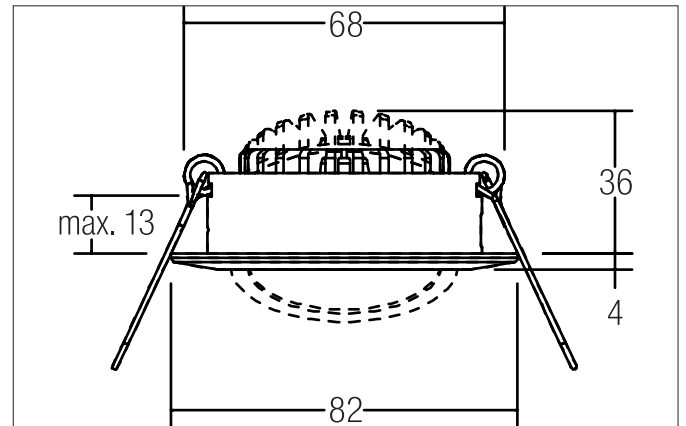

BB03 LED recessed spot set, on/off switchable

Article no. 38363153

Tender

LED recessed spot set, on/off switchable, Round. Toolless ceiling installation by installation springs. Ceiling cut-out Ø 68 mm, Installation depth 36 mm, Outer diameter 82 mm, Weight 0,136 kg, Reflector silver with rotationssymmetrical, deep, wide distributed light intensity. Cover polycarbonat clear. Luminous flux 630 lm, Power 1 x 6 W, Light colour warm white, Correlated color temprature (CCT) 3.000 K, Colour rendering index CRI > 80, Rated life time L80/B20 at 25 °C: 50.000 h, Housing material: Aluminium / Plastic, Colour: Nickel, Permissible ambient temperature (ta): -20 °C - +25 °C, Protection class (EN 61140): II, Degree of protection (DIN EN 60529): IP20. With electronic driver, on/off switchable.

Article data	
Article no.	38363153
GTIN	4251433916673
Series name	BB03
Short description	LED recessed spot set, on/off switchable
Material	Aluminium / Plastic
Colour	Nickel
Type of surface	Matt
Shape	Round
Outer diameter	82 mm
Built-in diameter	68 mm
Installation depth	36 mm
Height	4 mm
Weight	0.136 kg
Conformance	CE, UKCA

BB03 LED recessed spot set, on/off switchable

Article no. 38363153

Packing data	
Gross weight	0.173 kg
Length of packaging	95 mm
Packaging width	80 mm
Packaging height	95 mm
Disposal at end of life	<p>This product must not be disposed of with household waste. You are obliged, to dispose of such electrical waste separately.</p> <p>By disposing of electrical waste and other old or defective electronics separately, you support recycling or other forms of re-use. In that way you help to take care and to avoid that harmful substances get into the environment.</p>