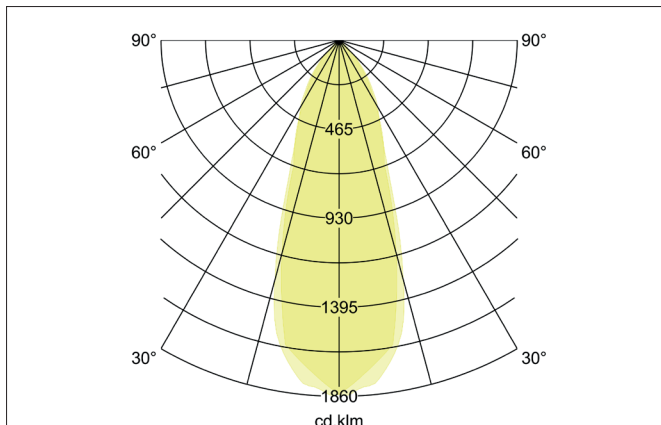

BB03 LED recessed spot set, on/off switchable

Article no. 38363153

Tender

LED recessed spot set, on/off switchable, Round. Toolless ceiling installation by installation springs. Ceiling cut-out Ø 68 mm, Installation depth 36 mm, Outer diameter 82 mm, Weight 0,136 kg, Reflector silver with rotationssymmetrical, deep, wide distributed light intensity. Cover polycarbonat clear. Luminous flux 630 lm, Power 1 x 6 W, Light colour warm white, Correlated color temprature (CCT) 3.000 K, Colour rendering index CRI > 80, Rated life time L80/B20 at 25 °C: 50.000 h, Housing material: Aluminium / Plastic, Colour: Nickel, Permissible ambient temperature (ta): -20 °C - +25 °C, Protection class (EN 61140): II, Degree of protection (DIN EN 60529): IP20. With electronic driver, on/off switchable.

Article data	
Article no.	38363153
GTIN	4251433916673
Series name	BB03
Short description	LED recessed spot set, on/off switchable
Material	Aluminium / Plastic
Colour	Nickel
Type of surface	Matt
Shape	Round
Outer diameter	82 mm
Built-in diameter	68 mm
Installation depth	36 mm
Height	4 mm
Weight	0.136 kg
Conformance	CE, UKCA

BB03 LED recessed spot set, on/off switchable

Article no. 38363153

Lighting technology	
Colour temperature	3.000 K
Light colour	White
Light output	Direct
Luminous flux	630 lm
System efficiency	105 lm/W
Colour rendering	CRI > 80
Reflector	Faceted
Reflector colour	silver
Beam angle	38°
Light sharing	Symmetric
Adjustable color temperature	No

Operating technology of the luminaire	
Lamp holder	Plug&Play
Power	6 W
Voltage type	DC
Current	350 mA
Lamp	LED
Protection class	III
Degree of protection	IP20

Operating technology of driver	
Article No. of used driver	17662010
Length	68 mm
Width	35 mm
Height	21 mm
AC nominal voltage min	90 V
AC nominal voltage max	264 V
Frequency max	60 Hz
Dimmable	No
Control	on/off
Starting current	10 A, 10 ms
Power min	1 W
Power	7.2 W
Output current	350 mA
Degree of protection	IP20
Protection class	II
Flicker-free	Yes