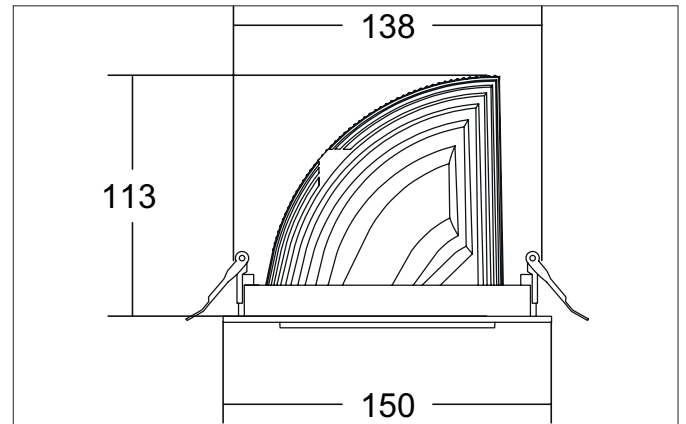

ARTEMIS MINI LED recessed spotlight, on/off switchable

Article no. 88254175

Light.
For Generations.**Tender**

LED recessed spotlight, on/off switchable, Round. Ceiling cut-out Ø 138 mm, Installation depth 113 mm, Outer diameter 150 mm, Weight 0,900 kg, with rotationssymmetrical, deep, wide distributed light intensity. optimal light distribution due to a glass transparent cover. Luminous flux 3.698 lm, Power 1 x 27 W, Light colour neutral white, Correlated color temperature (CCT) 3.500 K, Colour rendering index CRI > 90, Housing material: Aluminium, Colour: White structure, Permissible ambient temperature (ta): -20 °C - +25 °C, Protection class (EN 61140): II, Degree of protection (DIN EN 60529): IP20, .With electronic driver, on/off switchable.

Article data	
Article no.	88254175
GTIN	4251433973836
Series name	ARTEMIS MINI
Short description	LED recessed spotlight, on/off switchable
Material	Aluminium
Colour	White
Type of surface	Structure
Shape	Round
Outer diameter	150 mm
Built-in diameter	138 mm
Installation depth	113 mm
Weight	0.900 kg

Packing data	
Gross weight	0.95 kg
Length of packaging	150 mm
Packaging width	150 mm
Packaging height	113 mm
Disposal at end of life	This product must not be disposed of with household waste. You are obliged, to dispose of such electrical waste separately. By disposing of electrical waste and other old or defective electronics separately, you support recycling or other forms of re-use. In that way you help to take care and to avoid that harmful substances get into the environment.