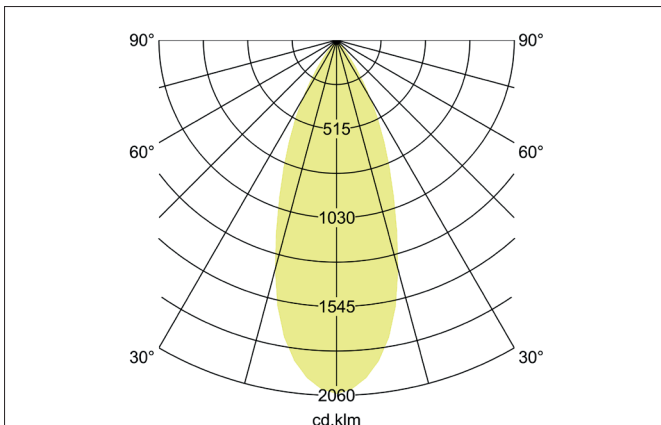

ARTEMIS MINI LED recessed spotlight, on/off switchable

Article no. 88254175

Light.
For Generations.**Tender**

LED recessed spotlight, on/off switchable, Round. Ceiling cut-out Ø 138 mm, Installation depth 113 mm, Outer diameter 150 mm, Weight 0,900 kg, with rotationssymmetrical, deep, wide distributed light intensity. optimal light distribution due to a glass transparent cover. Luminous flux 3.698 lm, Power 1 x 27 W, Light colour neutral white, Correlated color temperature (CCT) 3.500 K, Colour rendering index CRI > 90, Housing material: Aluminium, Colour: White structure, Permissible ambient temperature (ta): -20 °C - +25 °C, Protection class (EN 61140): II, Degree of protection (DIN EN 60529): IP20, .With electronic driver, on/off switchable.

Article data	
Article no.	88254175
GTIN	4251433973836
Series name	ARTEMIS MINI
Short description	LED recessed spotlight, on/off switchable
Material	Aluminium
Colour	White
Type of surface	Structure
Shape	Round
Outer diameter	150 mm
Built-in diameter	138 mm
Installation depth	113 mm
Weight	0.900 kg