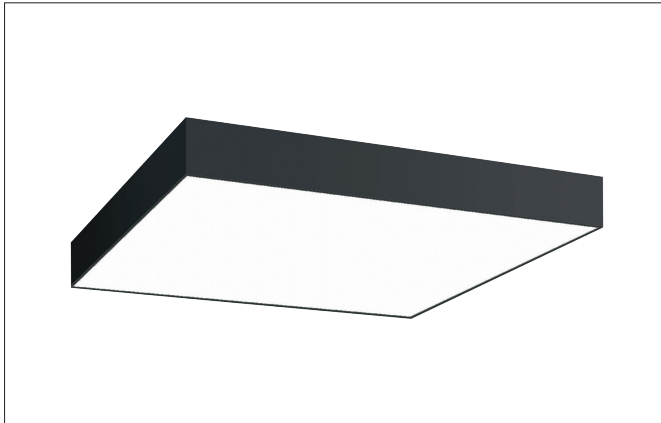

**BIRO SQUARE LED surface luminaire, on/off switchable**

Article no. 13700184

**Tender**

LED surface luminaire, on/off switchable, Square. Luminaire length 600.0 mm, Luminaire width 600.0 mm, Hight 100.0 mm Weight 4.5 kg, with rotationssymmetrical, deep, wide distributed light intensity. Cover plastic, opal. Luminous flux 5.456 lm, Power 1 x 44 W, Light colour neutral white, Correlated color temprature (CCT) 4.000 K, Colour rendering index CRI > 80, Housing material: Aluminium / Steel / Plastic, Colour: Black structure, Permissible ambient temperature (ta): -20 °C - +25 °C, Protection class (EN 61140): I, Degree of protection (DIN EN 60529): IP40. With electronic driver, on/off switchable.

Article data	
Article no.	13700184
GTIN	4251433943631
Series name	BIRO SQUARE
Short description	LED surface luminaire, on/off switchable
Material	Aluminium / Steel / Plastic
Colour	Black
Type of surface	Structure
Shape	Square
Length	600 mm
Width	600 mm
Hight	100 mm
Scope of delivery	Incl. converter for connection to the 230-V mains voltage
Weight	4.500 kg
Conformance	CE, UKCA

**BIRO SQUARE LED surface luminaire, on/off switchable**

Article no. 13700184

Lighting technology	
Colour temperature	4.000 K
Light colour	White
Light output	Direct
Luminous flux	5,456 lm
System efficiency	124 lm/W
Colour rendering	CRI > 80
Reflector	Without
Beam angle	114°
Light sharing	Symmetric
Adjustable color temperature	No