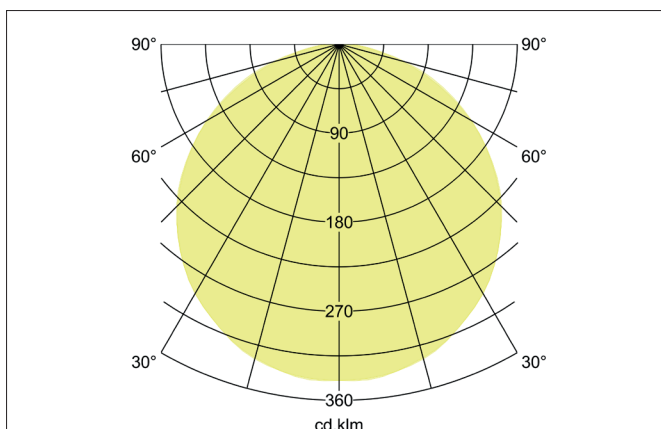

**BIRO SQUARE LED surface luminaire, on/off switchable**

Article no. 13700184

**Tender**

LED surface luminaire, on/off switchable, Square. Luminaire length 600.0 mm, Luminaire width 600.0 mm, Hight 100.0 mm Weight 4.5 kg, with rotationssymmetrical, deep, wide distributed light intensity. Cover plastic, opal. Luminous flux 5.456 lm, Power 1 x 44 W, Light colour neutral white, Correlated color temprature (CCT) 4.000 K, Colour rendering index CRI > 80, Housing material: Aluminium / Steel / Plastic, Colour: Black structure, Permissible ambient temperature (ta): -20 °C - +25 °C, Protection class (EN 61140): I, Degree of protection (DIN EN 60529): IP40. With electronic driver, on/off switchable.

Article data	
Article no.	13700184
GTIN	4251433943631
Series name	BIRO SQUARE
Short description	LED surface luminaire, on/off switchable
Material	Aluminium / Steel / Plastic
Colour	Black
Type of surface	Structure
Shape	Square
Length	600 mm
Width	600 mm
Hight	100 mm
Scope of delivery	Incl. converter for connection to the 230-V mains voltage
Weight	4.500 kg
Conformance	CE, UKCA

**BIRO SQUARE LED surface luminaire, on/off switchable**

Article no. 13700184

Lighting technology	
Colour temperature	4.000 K
Light colour	White
Light output	Direct
Luminous flux	5,456 lm
System efficiency	124 lm/W
Colour rendering	CRI > 80
Reflector	Without
Beam angle	114°
Light sharing	Symmetric
Adjustable color temperature	No