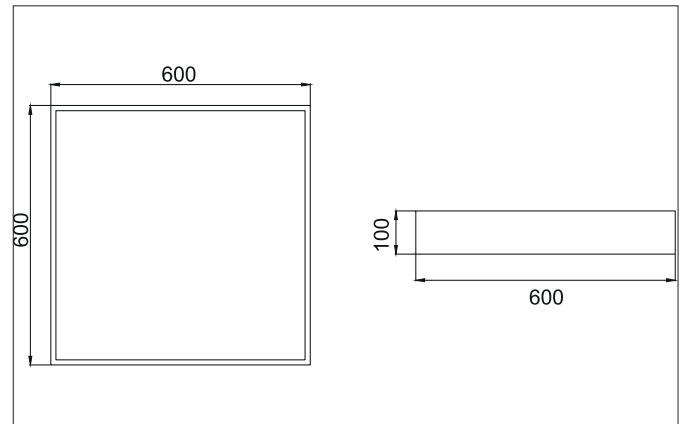

**BIRO SQUARE LED surface luminaire, on/off switchable**

Article no. 13700184

**Tender**

LED surface luminaire, on/off switchable, Square. Luminaire length 600.0 mm, Luminaire width 600.0 mm, Hight 100.0 mm Weight 4.5 kg, with rotationssymmetrical, deep, wide distributed light intensity. Cover plastic, opal. Luminous flux 5.456 lm, Power 1 x 44 W, Light colour neutral white, Correlated color temprature (CCT) 4.000 K, Colour rendering index CRI > 80, Housing material: Aluminium / Steel / Plastic, Colour: Black structure, Permissible ambient temperature (ta): -20 °C - +25 °C, Protection class (EN 61140): I, Degree of protection (DIN EN 60529): IP40. With electronic driver, on/off switchable.

Article data	
Article no.	13700184
GTIN	4251433943631
Series name	BIRO SQUARE
Short description	LED surface luminaire, on/off switchable
Material	Aluminium / Steel / Plastic
Colour	Black
Type of surface	Structure
Shape	Square
Length	600 mm
Width	600 mm
Hight	100 mm
Scope of delivery	Incl. converter for connection to the 230-V mains voltage
Weight	4.500 kg
Conformance	CE, UKCA

**BIRO SQUARE LED surface luminaire, on/off switchable**

Article no. 13700184

Lighting technology	
Colour temperature	4.000 K
Light colour	White
Light output	Direct
Luminous flux	5,456 lm
System efficiency	124 lm/W
Colour rendering	CRI > 80
Reflector	Without
Beam angle	114°
Light sharing	Symmetric
Adjustable color temperature	No