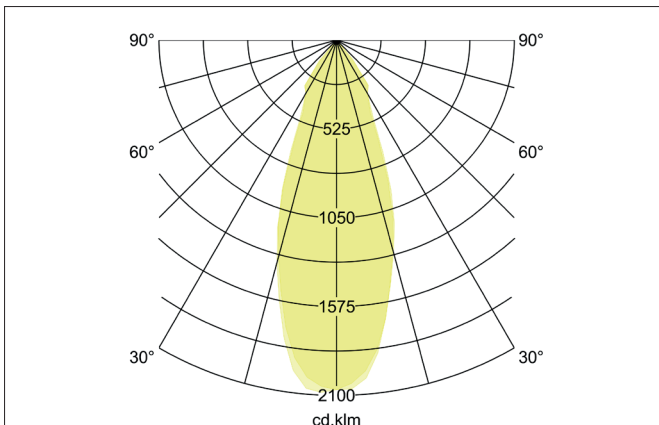

CORE LED recessed spotlight

Article no. 88681184

Light.
For Generations.**Tender**

LED recessed spotlight CORE, Square. Ceiling cut-out L x W 160 x 160 mm, Installation depth 150 mm, Length 180 mm, Width 180 mm, Weight 1,236 kg, Reflector silver with rotationssymmetrical, deep, wide distributed light intensity. Luminous flux 3.106 lm, Power 1 x 34,4 W, System Efficiency 90 lm/W, Light colour neutral white, Correlated color temprature (CCT) 4.000 K, Colour rendering index CRI > 80, Housing material: Aluminium / Plastic, Colour: Black, Permissible ambient temperature (ta): -20 °C - +25 °C, Protection class (EN 61140): II, Degree of protection (DIN EN 60529): IP20. With electronic driver, on/off switchable.

Article data	
Article no.	88681184
GTIN	4251433900368
Series name	CORE
Short description	LED recessed spotlight
Material	Aluminium / Plastic
Colour	Black
Type of surface	Matt
Shape	Square
Built-in width	160 mm
Built-in length	160 mm
Installation depth	150 mm
Length	180 mm
Width	180 mm
Weight	1.236 kg

CORE LED recessed spotlight

Article no. 88681184

Light.
For Generations.

Lighting technology	
Colour temperature	4.000 K
Light colour	White
Light output	Direct
Luminous flux	3,106 lm
System efficiency	90 lm/W
Colour rendering	CRI > 80
Reflector	High-gloss
Reflektorfarbe	silver
Beam angle	38°
Light sharing	Symmetric