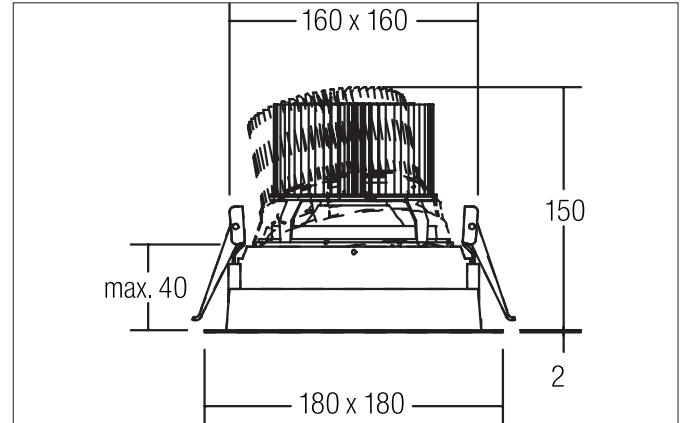

CORE LED recessed spotlight

Article no. 88681184

Light.
For Generations.**Tender**

LED recessed spotlight CORE, Square. Ceiling cut-out L x W 160 x 160 mm, Installation depth 150 mm, Length 180 mm, Width 180 mm, Weight 1,236 kg, Reflector silver with rotationssymmetrical, deep, wide distributed light intensity. Luminous flux 3.106 lm, Power 1 x 34,4 W, System Efficiency 90 lm/W, Light colour neutral white, Correlated color temprature (CCT) 4.000 K, Colour rendering index CRI > 80, Housing material: Aluminium / Plastic, Colour: Black, Permissible ambient temperature (ta): -20 °C - +25 °C, Protection class (EN 61140): II, Degree of protection (DIN EN 60529): IP20. With electronic driver, on/off switchable.

Article data	
Article no.	88681184
GTIN	4251433900368
Series name	CORE
Short description	LED recessed spotlight
Material	Aluminium / Plastic
Colour	Black
Type of surface	Matt
Shape	Square
Built-in width	160 mm
Built-in length	160 mm
Installation depth	150 mm
Length	180 mm
Width	180 mm
Weight	1.236 kg

CORE LED recessed spotlight

Article no. 88681184

Light.
For Generations.

Lighting technology	
Colour temperature	4.000 K
Light colour	White
Light output	Direct
Luminous flux	3,106 lm
System efficiency	90 lm/W
Colour rendering	CRI > 80
Reflector	High-gloss
Reflektorfarbe	silver
Beam angle	38°
Light sharing	Symmetric

Packing data	
Gross weight	1.432 kg
Length of packaging	200 mm
Packaging width	185 mm
Packaging height	155 mm
Disposal at end of life	This product must not be disposed of with household waste. You are obliged, to dispose of such electrical waste separately. By disposing of electrical waste and other old or defective electronics separately, you support recycling or other forms of re-use. In that way you help to take care and to avoid that harmful substances get into the environment.