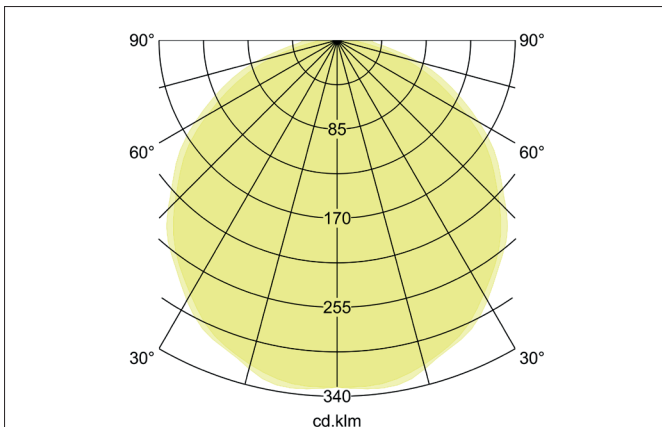

BIRO CIRCLE LED surface luminaire, DALI dimmable
Article no. 13691164

Tender
LED surface luminaire, DALI dimmable, Round. Luminaire diameter 750.0 mm, Hight 100.0 mm Weight 6.0 kg, with rotationssymmetrical, deep, wide distributed light intensity. Cover plastic, opal. Luminous flux 7.630 lm, Power 1 x 70 W, Light colour neutral white, Correlated color temperature (CCT) 4.000 K, Colour rendering index CRI > 80, Rated life time L70/B50 at 25 °C: 50.000 h, Rated life time L80/B50 at 25 °C: 50.000 h, Housing material: Aluminium / Steel / Plastic, Colour: Silver structure, Permissible ambient temperature (ta): -20 °C - +25 °C, Protection class (EN 61140): I, Degree of protection (DIN EN 60529): IP40. With electronic driver, DALI-DT6 dimmable.

Article data	
Article no.	13691164
GTIN	4251433940869
Series name	BIRO CIRCLE
Short description	LED surface luminaire, DALI dimmable
Material	Aluminium / Steel / Plastic
Colour	Silver
Type of surface	Structure
Shape	Round
Outer diameter	750 mm
Hight	100 mm
Scope of delivery	Incl. converter for connection to the 230-V mains voltage
Weight	6.000 kg
Conformance	CE, UKCA

BIRO CIRCLE LED surface luminaire, DALI dimmable

Article no. 13691164

Lighting technology	
Colour temperature	4.000 K
Light colour	White
Light output	Direct
Luminous flux	7,630 lm
System efficiency	109 lm/W
McAdam-Step	McAdam-Step 3
Colour rendering	CRI > 80
Reflector	Without
Beam angle	110°
Light sharing	Symmetric
Adjustable color temperature	No