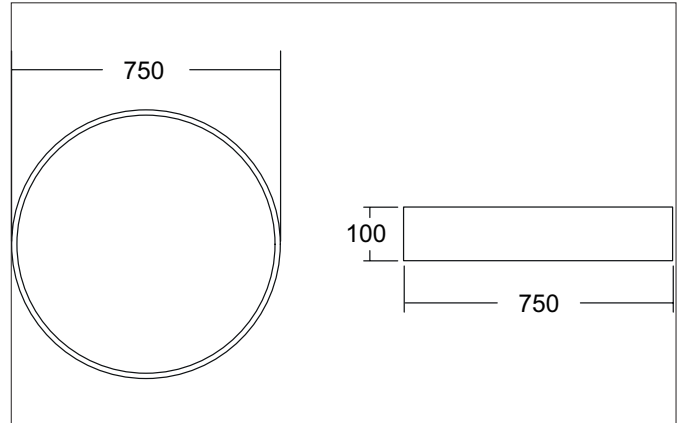

BIRO CIRCLE LED surface luminaire, DALI dimmable
Article no. 13691164

Tender
LED surface luminaire, DALI dimmable, Round. Luminaire diameter 750.0 mm, Hight 100.0 mm Weight 6.0 kg, with rotationssymmetrical, deep, wide distributed light intensity. Cover plastic, opal. Luminous flux 7.630 lm, Power 1 x 70 W, Light colour neutral white, Correlated color temperature (CCT) 4.000 K, Colour rendering index CRI > 80, Rated life time L70/B50 at 25 °C: 50.000 h, Rated life time L80/B50 at 25 °C: 50.000 h, Housing material: Aluminium / Steel / Plastic, Colour: Silver structure, Permissible ambient temperature (ta): -20 °C - +25 °C, Protection class (EN 61140): I, Degree of protection (DIN EN 60529): IP40. With electronic driver, DALI-DT6 dimmable.

Article data	
Article no.	13691164
GTIN	4251433940869
Series name	BIRO CIRCLE
Short description	LED surface luminaire, DALI dimmable
Material	Aluminium / Steel / Plastic
Colour	Silver
Type of surface	Structure
Shape	Round
Outer diameter	750 mm
Hight	100 mm
Scope of delivery	Incl. converter for connection to the 230-V mains voltage
Weight	6.000 kg
Conformance	CE, UKCA

Mounting technology	
Mounting method	Surface mounting
Place of installation	Ceiling-mounted
Adjustability	Not adjustable
Material cover	Plastic, opal

Packing data	
Gross weight	7 kg
Length of packaging	780 mm
Packaging width	780 mm
Packaging height	110 mm
Disposal at end of life	This product must not be disposed of with household waste. You are obliged, to dispose of such electrical waste separately. By disposing of electrical waste and other old or defective electronics separately, you support recycling or other forms of re-use. In that way you help to take care and to avoid that harmful substances get into the environment.