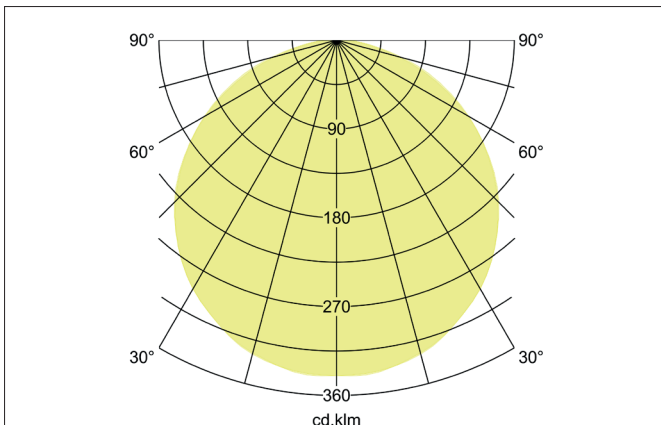

## BIRO SQUARE LED surface luminaire, DALI dimmable

Article no. 13710164

Light.  
For Generations.

### Tender

LED surface luminaire, DALI dimmable, Square. Luminaire length 600.0 mm, Luminaire width 600.0 mm, Hight 100.0 mm Weight 4.5 kg, with rotationssymmetrical, deep, wide distributed light intensity. optimal light distribution due to a plastic, opal cover. Luminous flux 5.456 lm, Power 1 x 44 W, Light colour neutral white, Correlated color temprature (CCT) 4.000 K, Colour rendering index CRI > 80, Housing material: Aluminium / Steel / Plastic, Colour: Silver structure, Permissible ambient temperature (ta): -20 °C - +25 °C, Protection class (EN 61140): I, Degree of protection (DIN EN 60529): IP40, .With electronic driver, DALI dimmable.

Article data	
Article no.	13710164
GTIN	4251433943709
Series name	BIRO SQUARE
Short description	LED surface luminaire, DALI dimmable
Material	Aluminium / Steel / Plastic
Colour	Silver
Type of surface	Structure
Shape	Square
Length	600 mm
Width	600 mm
Hight	100 mm
Scope of delivery	Incl. converter for connection to the 230-V mains voltage
Weight	4.500 kg