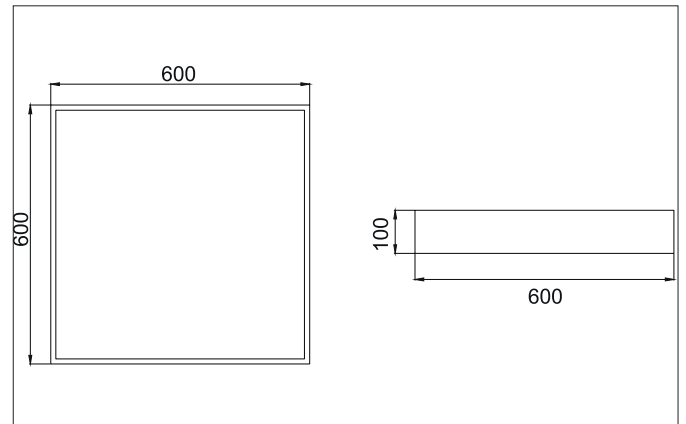

BIRO SQUARE LED surface luminaire, DALI dimmable

Article no. 13710164

Light.
For Generations.**Tender**

LED surface luminaire, DALI dimmable, Square. Luminaire length 600.0 mm, Luminaire width 600.0 mm, Hight 100.0 mm Weight 4.5 kg, with rotationssymmetrical, deep, wide distributed light intensity. Cover plastic, opal. Luminous flux 5.456 lm, Power 1 x 44 W, Light colour neutral white, Correlated color temprature (CCT) 4.000 K, Colour rendering index CRI > 80, Housing material: Aluminium / Steel / Plastic, Colour: Silver structure, Permissible ambient temperature (ta): -20 °C - +25 °C, Protection class (EN 61140): I, Degree of protection (DIN EN 60529): IP40. With electronic driver, DALI-DT6 dimmable.

Article data	
Article no.	13710164
GTIN	4251433943709
Series name	BIRO SQUARE
Short description	LED surface luminaire, DALI dimmable
Material	Aluminium / Steel / Plastic
Colour	Silver
Type of surface	Structure
Shape	Square
Length	600 mm
Width	600 mm
Hight	100 mm
Scope of delivery	Incl. converter for connection to the 230-V mains voltage
Weight	4.500 kg
Conformance	CE, UKCA

Mounting technology	
Mounting method	Surface mounting
Place of installation	Ceiling-mounted
Adjustability	Not adjustable
Material cover	Plastic, opal

Packing data	
Gross weight	5.2 kg
Length of packaging	630 mm
Packaging width	630 mm
Packaging height	110 mm
Disposal at end of life	This product must not be disposed of with household waste. You are obliged, to dispose of such electrical waste separately. By disposing of electrical waste and other old or defective electronics separately, you support recycling or other forms of re-use. In that way you help to take care and to avoid that harmful substances get into the environment.