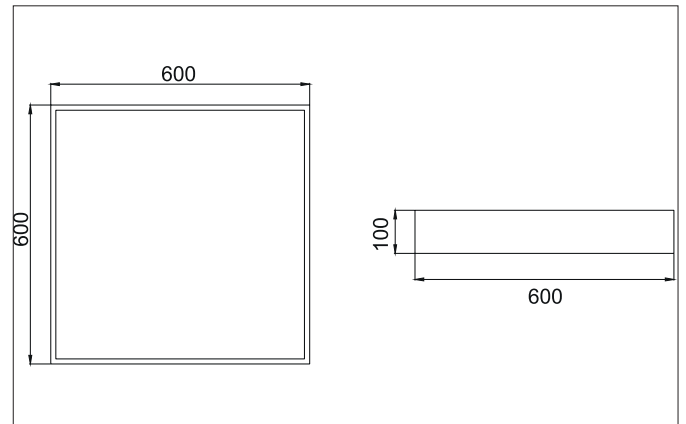

## BIRO SQUARE LED surface luminaire, DALI dimmable

Article no. 13710164

Light.  
For Generations.

### Tender

LED surface luminaire, DALI dimmable, Square. Luminaire length 600.0 mm, Luminaire width 600.0 mm, Hight 100.0 mm Weight 4.5 kg, with rotationssymmetrical, deep, wide distributed light intensity. optimal light distribution due to a plastic, opal cover. Luminous flux 5.456 lm, Power 1 x 44 W, Light colour neutral white, Correlated color temprature (CCT) 4.000 K, Colour rendering index CRI > 80, Housing material: Aluminium / Steel / Plastic, Colour: Silver structure, Permissible ambient temperature (ta): -20 °C - +25 °C, Protection class (EN 61140): I, Degree of protection (DIN EN 60529): IP40, .With electronic driver, DALI dimmable.

Article data	
Article no.	13710164
GTIN	4251433943709
Series name	BIRO SQUARE
Short description	LED surface luminaire, DALI dimmable
Material	Aluminium / Steel / Plastic
Colour	Silver
Type of surface	Structure
Shape	Square
Length	600 mm
Width	600 mm
Hight	100 mm
Scope of delivery	Incl. converter for connection to the 230-V mains voltage
Weight	4.500 kg

Mounting technology	
Mounting method	Surface mounting
Place of installation	Ceiling-mounted
Adjustability	Not adjustable
Material cover	Plastic, opal

Packing data	
Gross weight	5.2 kg
Length of packaging	630 mm
Packaging width	630 mm
Packaging height	110 mm
Disposal at end of life	This product must not be disposed of with household waste. You are obliged, to dispose of such electrical waste separately. By disposing of electrical waste and other old or defective electronics separately, you support recycling or other forms of re-use. In that way you help to take care and to avoid that harmful substances get into the environment.