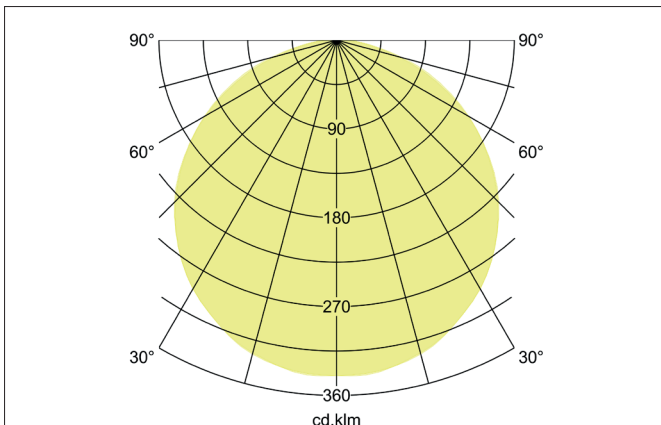

BIRO SQUARE LED surface luminaire, DALI dimmable

Article no. 13710164

Light.
For Generations.**Tender**

LED surface luminaire, DALI dimmable, Square. Luminaire length 600.0 mm, Luminaire width 600.0 mm, Hight 100.0 mm Weight 4.5 kg, with rotationssymmetrical, deep, wide distributed light intensity. Cover plastic, opal. Luminous flux 5.456 lm, Power 1 x 44 W, Light colour neutral white, Correlated color temprature (CCT) 4.000 K, Colour rendering index CRI > 80, Housing material: Aluminium / Steel / Plastic, Colour: Silver structure, Permissible ambient temperature (ta): -20 °C - +25 °C, Protection class (EN 61140): I, Degree of protection (DIN EN 60529): IP40. With electronic driver, DALI-DT6 dimmable.

Article data	
Article no.	13710164
GTIN	4251433943709
Series name	BIRO SQUARE
Short description	LED surface luminaire, DALI dimmable
Material	Aluminium / Steel / Plastic
Colour	Silver
Type of surface	Structure
Shape	Square
Length	600 mm
Width	600 mm
Hight	100 mm
Scope of delivery	Incl. converter for connection to the 230-V mains voltage
Weight	4.500 kg
Conformance	CE, UKCA

BIRO SQUARE LED surface luminaire, DALI dimmable

Article no. 13710164

Light.
For Generations.

Lighting technology	
Colour temperature	4.000 K
Light colour	White
Light output	Direct
Luminous flux	5,456 lm
System efficiency	124 lm/W
Colour rendering	CRI > 80
Reflector	Without
Beam angle	114°
Light sharing	Symmetric
Adjustable color temperature	No