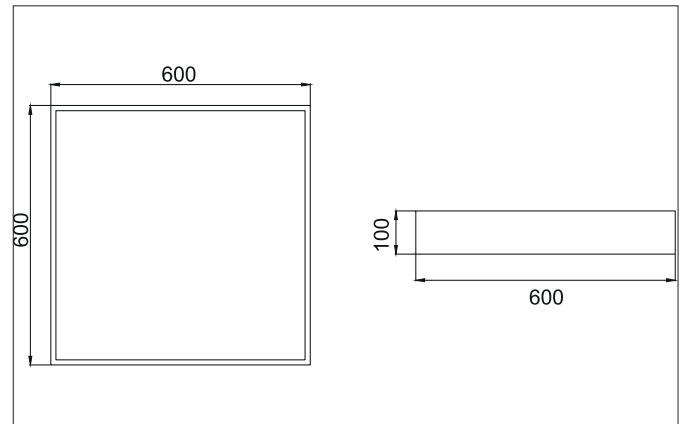

BIRO SQUARE LED surface luminaire, on/off switchable

Article no. 13700164

Tender

LED surface luminaire, on/off switchable, Square. Luminaire length 600.0 mm, Luminaire width 600.0 mm, Hight 100.0 mm Weight 4.5 kg, with rotationssymmetrical, deep, wide distributed light intensity. Cover plastic, opal. Luminous flux 5.456 lm, Power 1 x 44 W, Light colour neutral white, Correlated color temprature (CCT) 4.000 K, Colour rendering index CRI > 80, Housing material: Aluminium / Steel / Plastic, Colour: Silver structure, Permissible ambient temperature (ta): -20 °C - +25 °C, Protection class (EN 61140): I, Degree of protection (DIN EN 60529): IP40. With electronic driver, on/off switchable.

Article data	
Article no.	13700164
GTIN	4251433943655
Series name	BIRO SQUARE
Short description	LED surface luminaire, on/off switchable
Material	Aluminium / Steel / Plastic
Colour	Silver
Type of surface	Structure
Shape	Square
Length	600 mm
Width	600 mm
Hight	100 mm
Scope of delivery	Incl. converter for connection to the 230-V mains voltage
Weight	4.500 kg
Conformance	CE, UKCA

BIRO SQUARE LED surface luminaire, on/off switchable

Article no. 13700164

Lighting technology	
Colour temperature	4.000 K
Light colour	White
Light output	Direct
Luminous flux	5,456 lm
System efficiency	124 lm/W
Colour rendering	CRI > 80
Reflector	Without
Beam angle	114°
Light sharing	Symmetric
Adjustable color temperature	No