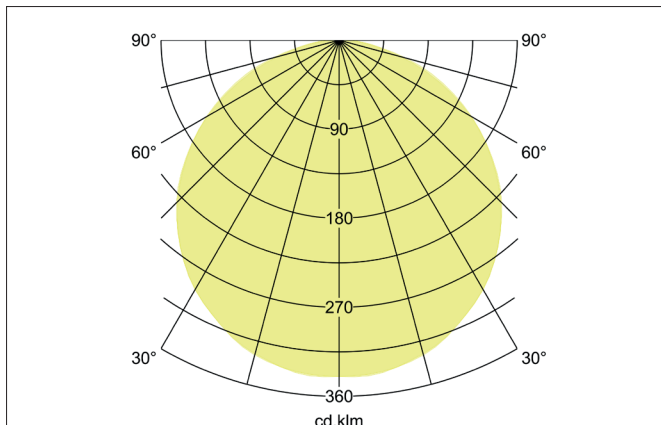

BIRO SQUARE LED surface luminaire, on/off switchable

Article no. 13700164

Tender

LED surface luminaire, on/off switchable, Square. Luminaire length 600.0 mm, Luminaire width 600.0 mm, Hight 100.0 mm Weight 4.5 kg, with rotationssymmetrical, deep, wide distributed light intensity. Cover plastic, opal. Luminous flux 5.456 lm, Power 1 x 44 W, Light colour neutral white, Correlated color temprature (CCT) 4.000 K, Colour rendering index CRI > 80, Housing material: Aluminium / Steel / Plastic, Colour: Silver structure, Permissible ambient temperature (ta): -20 °C - +25 °C, Protection class (EN 61140): I, Degree of protection (DIN EN 60529): IP40. With electronic driver, on/off switchable.

Article data	
Article no.	13700164
GTIN	4251433943655
Series name	BIRO SQUARE
Short description	LED surface luminaire, on/off switchable
Material	Aluminium / Steel / Plastic
Colour	Silver
Type of surface	Structure
Shape	Square
Length	600 mm
Width	600 mm
Hight	100 mm
Scope of delivery	Incl. converter for connection to the 230-V mains voltage
Weight	4.500 kg
Conformance	CE, UKCA

BIRO SQUARE LED surface luminaire, on/off switchable

Article no. 13700164

Lighting technology	
Colour temperature	4.000 K
Light colour	White
Light output	Direct
Luminous flux	5,456 lm
System efficiency	124 lm/W
Colour rendering	CRI > 80
Reflector	Without
Beam angle	114°
Light sharing	Symmetric
Adjustable color temperature	No