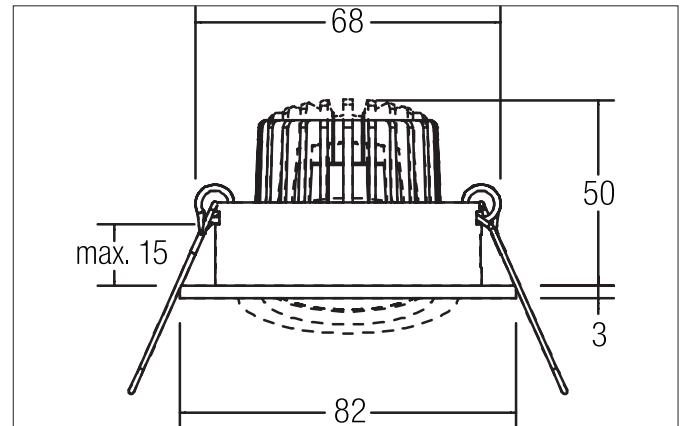

TIRREL-R LED recessed spot set, on/off

Article no. 38143633

Tender

Round LED recessed spotlight set, switchable, tool-free ceiling installation using installation springs. Ceiling cut-out \varnothing 68 mm, installation depth 50 mm, outer diameter 82 mm, weight 0.176 kg, silver reflector with rotationally symmetrical deep-wide beam light distribution. Cover glass transparent, rated luminous flux 730 lm, rated wattage 1 x 6 W, light color warm white, most similar color temperature (CCT) 3,000 K, general color rendering index CRI > 80, housing material: aluminum / glass / plastic, color: champagne, permissible ambient temperature (ta): -20 °C - +25 °C, protection class (EN 61140): II, degree of protection (DIN EN 60529): IP20. With electronic control gear, switchable.

Product Benefits

- LED recessed spot in round design made of solid aluminum.
with LED module 6 W (3,000 K) and switchable converter.
- Ceiling cutout 68 mm, diameter 82 mm, installation depth 50 mm, IP20.
- Pivoting range 25°.
- Large color variation. Without visible snap ring.
- Classic, formally restrained design.
- In the same look also in GX5.3 or GU10 version and as a dimmable set (trailing-edge phase or DALI) and as a loudspeaker.
- In addition, in the same surface structure and in the same color also available in square version.

TIRREL-R LED recessed spot set, on/off

Article no. 38143633

| Article data | |
|--------------------|-------------------------------|
| Article no. | 38143633 |
| GTIN | 4251433906674 |
| Series name | TIRREL-R |
| Short description | LED recessed spot set, on/off |
| Material | Aluminium / Glass / Plastic |
| Colour | Champagne |
| Type of surface | Matt |
| Shape | Round |
| Outer diameter | 82 mm |
| Built-in diameter | 68 mm |
| Installation depth | 50 mm |
| Hight | 3 mm |
| Weight | 0.176 kg |
| Conformance | CE, UKCA |