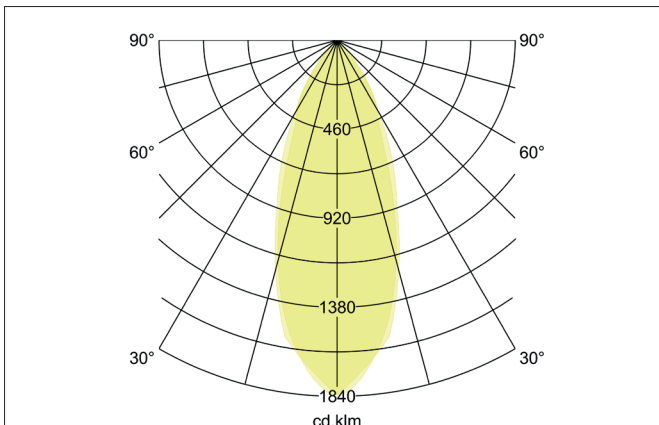

TIRREL-R LED recessed spot set, on/off

Article no. 38143633

Tender

Round LED recessed spotlight set, switchable, tool-free ceiling installation using installation springs. Ceiling cut-out \varnothing 68 mm, installation depth 50 mm, outer diameter 82 mm, weight 0.176 kg, silver reflector with rotationally symmetrical deep-wide beam light distribution. Cover glass transparent, rated luminous flux 730 lm, rated wattage 1 x 6 W, light color warm white, most similar color temperature (CCT) 3,000 K, general color rendering index CRI > 80, housing material: aluminum / glass / plastic, color: champagne, permissible ambient temperature (ta): -20 °C - +25 °C, protection class (EN 61140): II, degree of protection (DIN EN 60529): IP20. With electronic control gear, switchable.

Product Benefits

- LED recessed spot in round design made of solid aluminum.
with LED module 6 W (3,000 K) and switchable converter.
- Ceiling cutout 68 mm, diameter 82 mm, installation depth 50 mm, IP20.
- Pivoting range 25°.
- Large color variation. Without visible snap ring.
- Classic, formally restrained design.
- In the same look also in GX5.3 or GU10 version and as a dimmable set (trailing-edge phase or DALI) and as a loudspeaker.
- In addition, in the same surface structure and in the same color also available in square version.

TIRREL-R LED recessed spot set, on/off

Article no. 38143633

| Article data | |
|--------------------|-------------------------------|
| Article no. | 38143633 |
| GTIN | 4251433906674 |
| Series name | TIRREL-R |
| Short description | LED recessed spot set, on/off |
| Material | Aluminium / Glass / Plastic |
| Colour | Champagne |
| Type of surface | Matt |
| Shape | Round |
| Outer diameter | 82 mm |
| Built-in diameter | 68 mm |
| Installation depth | 50 mm |
| Hight | 3 mm |
| Weight | 0.176 kg |
| Conformance | CE, UKCA |