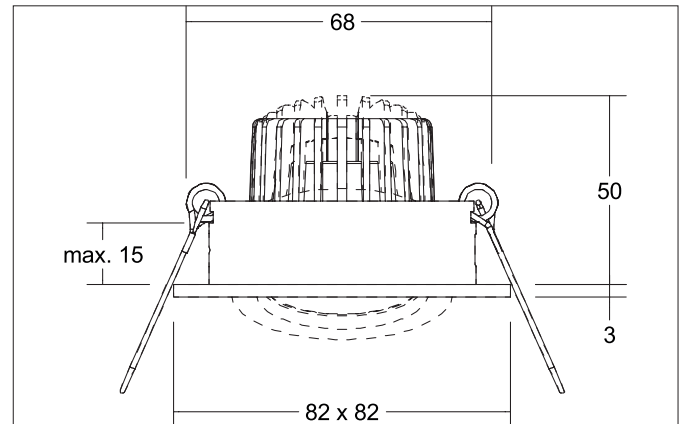

TIRREL-S LED recessed spot set, trailing-edge phase dimmable

Article no. 39144633

Tender

Square LED recessed spotlight set, trailing edge dimmable, tool-free ceiling installation using installation springs. Ceiling cut-out Ø 68 mm, installation depth 50 mm, length 82 mm, width 82 mm, weight 0.176 kg, silver reflector with rotationally symmetrical deep-wide beam light distribution. Cover glass transparent, rated luminous flux 730 lm, rated wattage 1 x 6 W, light color warm white, most similar color temperature (CCT) 3,000 K, general color rendering index CRI > 80, service life L70/B50 at 25 °C: 30,000 h, housing material: steel / aluminum / glass, color: champagne, permissible ambient temperature (ta): -20 °C - +25 °C, protection class (EN 61140): II, degree of protection (DIN EN 60529): IP20. With electronic control gear, trailing edge dimmable.

Product Benefits

- LED recessed spot in square design made of solid aluminum.
 - with LED module 6 W (3,000 K) and dimmable converter trailing-edge phase.
- Ceiling cutout 68 mm, diameter 82 mm, installation depth 50 mm, IP20.
- Pivoting range 25°.
- Large color variation. Without visible snap ring.
- Classic, formally restrained design.
- In the same optics also in GX5,3 or GU10 version and as dimmable DALI set and as a loudspeaker.
- In addition, in the same surface structure and in the same color also available in round design.

TIRREL-S LED recessed spot set, trailing-edge phase dimmable

Article no. 39144633

Article data	
Article no.	39144633
GTIN	4251433950516
Series name	TIRREL-S
Short description	LED recessed spot set, trailing-edge phase dimmable
Material	Steel / Aluminium / Glass
Colour	Champagne
Type of surface	Matt
Shape	Square
Built-in diameter	68 mm
Installation depth	50 mm
Length	82 mm
Width	82 mm
Hight	3 mm
Weight	0.176 kg
Conformance	CE, UKCA