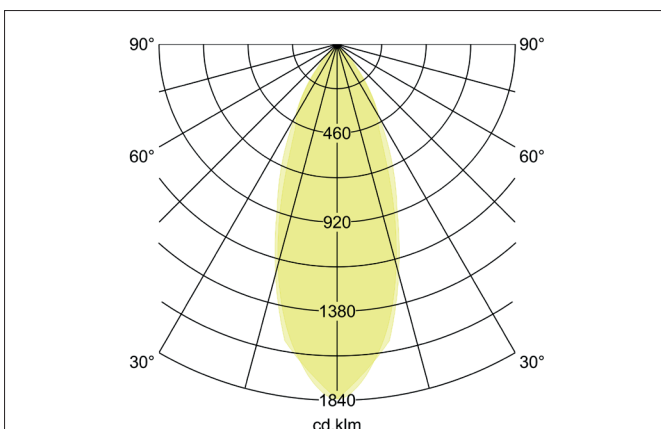

TIRREL-S LED recessed spot set, trailing-edge phase dimmable

Article no. 39144633

Tender

Square LED recessed spotlight set, trailing edge dimmable, tool-free ceiling installation using installation springs. Ceiling cut-out Ø 68 mm, installation depth 50 mm, length 82 mm, width 82 mm, weight 0.176 kg, silver reflector with rotationally symmetrical deep-wide beam light distribution. Cover glass transparent, rated luminous flux 730 lm, rated wattage 1 x 6 W, light color warm white, most similar color temperature (CCT) 3,000 K, general color rendering index CRI > 80, service life L70/B50 at 25 °C: 30,000 h, housing material: steel / aluminum / glass, color: champagne, permissible ambient temperature (ta): -20 °C - +25 °C, protection class (EN 61140): II, degree of protection (DIN EN 60529): IP20. With electronic control gear, trailing edge dimmable.

Product Benefits

- LED recessed spot in square design made of solid aluminum.
 - with LED module 6 W (3,000 K) and dimmable converter trailing-edge phase.
- Ceiling cutout 68 mm, diameter 82 mm, installation depth 50 mm, IP20.
- Pivoting range 25°.
- Large color variation. Without visible snap ring.
- Classic, formally restrained design.
- In the same optics also in GX5,3 or GU10 version and as dimmable DALI set and as a loudspeaker.
- In addition, in the same surface structure and in the same color also available in round design.

Lighting technology	
Colour temperature	3.000 K
Light colour	White
Light output	Direct
Luminous flux	730 lm
System efficiency	122 lm/W
Colour rendering	CRI > 80
Reflector	Faceted
Reflector colour	silver
Beam angle	38°
Light sharing	Symmetric
Adjustable color temperature	No