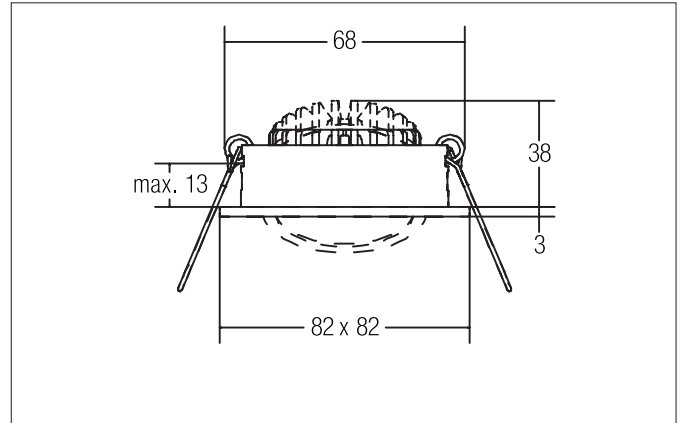

SEVEN-S LED recessed spot set, on/off switchable

Article no. 38364083

Tender

Square LED recessed spotlight set, switchable, tool-free ceiling installation using installation springs. Ceiling cut-out \varnothing 68 mm, installation depth 38 mm, length 82 mm, width 82 mm, weight 0.140 kg, silver reflector with rotationally symmetrical narrow-wide beam light distribution. Transparent plastic cover, rated luminous flux 740 lm, rated wattage 1 x 7 W, warm white light color, most similar color temperature (CCT) 3,000 K, general color rendering index CRI > 80, service life L70/B50 at 25 °C: 50,000 h, housing material: aluminum / polycarbonate, color: black, permissible ambient temperature (ta): -20 °C - +25 °C, protection class (EN 61140): II, degree of protection (DIN EN 60529): IP20. With electronic control gear, switchable with integrated strain relief.

Product Benefits

- Square recessed spotlight made of solid aluminum with polycarbonate cover.
- Easy and tool-free mounting.
- CRI > 80.
- Low mounting depth 38 mm, length 82 mm, width 82 mm, Ceiling cut-out 68 mm.
- Ceiling thickness maximum 13 mm.
- Large article variance in terms of housing color and color temperature.
- Switchable set - alternatively available in version for 350 mA and as dimmable (trailing-edge phase dimmer) set available.
- Alternatively available in round design.

SEVEN-S LED recessed spot set, on/off switchable

Article no. 38364083

Article data	
Article no.	38364083
GTIN	4251433946243
Series name	SEVEN-S
Short description	LED recessed spot set, on/off switchable
Material	Aluminium / Polycarbonate
Colour	Black
Type of surface	Matt
Shape	Square
Built-in diameter	68 mm
Installation depth	38 mm
Length	82 mm
Width	82 mm
Hight	3 mm
Weight	0.140 kg
stamp	MM
Conformance	CE, UKCA

Optional accessories	
Article no.:	83330000
Connection box	230 V AC, 3-pole
Dimensions:	80 mm x 41 mm x 34 mm
	https://www.brumberg.com/fileadmin/products/Datenblatt_83330000_2021_DE.pdf