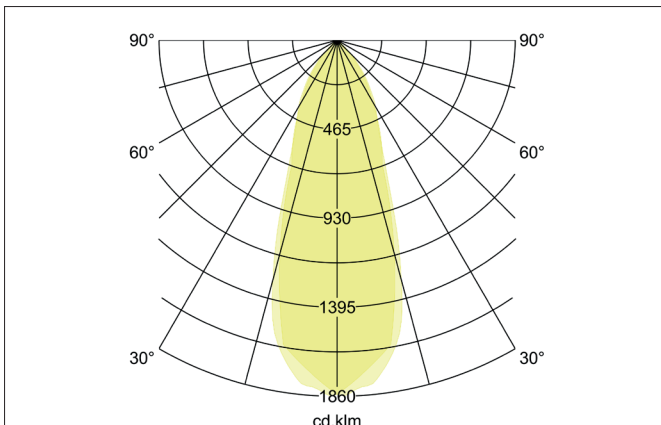

SEVEN-S LED recessed spot set, on/off switchable

Article no. 38364083

Tender

Square LED recessed spotlight set, switchable, tool-free ceiling installation using installation springs. Ceiling cut-out \varnothing 68 mm, installation depth 38 mm, length 82 mm, width 82 mm, weight 0.140 kg, silver reflector with rotationally symmetrical narrow-wide beam light distribution. Transparent plastic cover, rated luminous flux 740 lm, rated wattage 1 x 7 W, warm white light color, most similar color temperature (CCT) 3,000 K, general color rendering index CRI > 80, service life L70/B50 at 25 °C: 50,000 h, housing material: aluminum / polycarbonate, color: black, permissible ambient temperature (ta): -20 °C - +25 °C, protection class (EN 61140): II, degree of protection (DIN EN 60529): IP20. With electronic control gear, switchable with integrated strain relief.

Product Benefits

- Square recessed spotlight made of solid aluminum with polycarbonate cover.
- Easy and tool-free mounting.
- CRI > 80.
- Low mounting depth 38 mm, length 82 mm, width 82 mm, Ceiling cut-out 68 mm.
- Ceiling thickness maximum 13 mm.
- Large article variance in terms of housing color and color temperature.
- Switchable set - alternatively available in version for 350 mA and as dimmable (trailing-edge phase dimmer) set available.
- Alternatively available in round design.

Lighting technology	
Colour temperature	3.000 K
Light colour	White
Light output	Direct
Luminous flux	740 lm
System efficiency	106 lm/W
Colour rendering	CRI > 80
Reflector	Faceted
Reflector colour	silver
Beam angle	38°
Light sharing	Symmetric
Adjustable color temperature	No