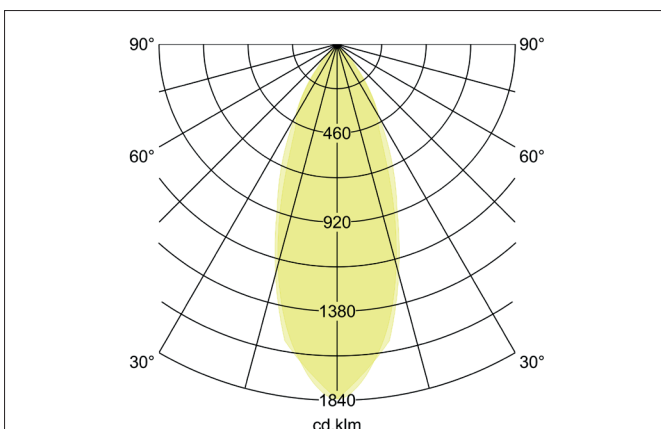

TIRREL-R LED recessed spot set, trailing-edge phase dimmable

Article no. 39143633

Tender

Round LED recessed spotlight set, dimmable trailing edge, tool-free ceiling installation using installation springs. Ceiling cut-out Ø 68 mm, installation depth 50 mm, outer diameter 82 mm, weight 0.176 kg, silver reflector with rotationally symmetrical deep-wide beam light distribution. Cover glass transparent, rated luminous flux 730 lm, rated wattage 1 x 6 W, light color warm white, most similar color temperature (CCT) 3,000 K, general color rendering index CRI > 80, housing material: aluminum / glass / plastic, color: champagne, permissible ambient temperature (ta): -20 °C - +25 °C, protection class (EN 61140): II, degree of protection (DIN EN 60529): IP20. With electronic control gear, trailing edge dimmable.

Product Benefits

- LED recessed spot in round design made of solid aluminum.
 - with LED module 6 W (3,000 K) and dimmable converter phase section.
- Ceiling cutout 68 mm, diameter 82 mm, installation depth 50 mm, IP20.
- Pivoting range 25°.
- Large color variation. Without visible snap ring.
- Classic, formally restrained design.
- In the same optics also in GX5,3 or GU10 version and as dimmable DALI set and as a loudspeaker.
- In addition, in the same surface structure and in the same color also available in square version.

Lighting technology	
Colour temperature	3.000 K
Light output	Direct
Luminous flux	730 lm
System efficiency	122 lm/W
Colour rendering	CRI > 80
Reflector	Faceted
Reflector colour	silver
Beam angle	38°
Light sharing	Symmetric
Adjustable color temperature	No