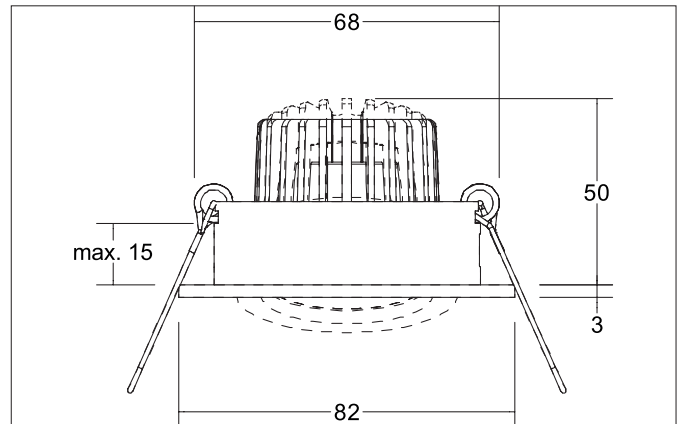

TIRREL-R LED recessed spot set, trailing-edge phase dimmable

Article no. 39143633

Tender

Round LED recessed spotlight set, dimmable trailing edge, tool-free ceiling installation using installation springs. Ceiling cut-out Ø 68 mm, installation depth 50 mm, outer diameter 82 mm, weight 0.176 kg, silver reflector with rotationally symmetrical deep-wide beam light distribution. Cover glass transparent, rated luminous flux 730 lm, rated wattage 1 x 6 W, light color warm white, most similar color temperature (CCT) 3,000 K, general color rendering index CRI > 80, housing material: aluminum / glass / plastic, color: champagne, permissible ambient temperature (ta): -20 °C - +25 °C, protection class (EN 61140): II, degree of protection (DIN EN 60529): IP20. With electronic control gear, trailing edge dimmable.

Product Benefits

- LED recessed spot in round design made of solid aluminum.
 - with LED module 6 W (3,000 K) and dimmable converter phase section.
- Ceiling cutout 68 mm, diameter 82 mm, installation depth 50 mm, IP20.
- Pivoting range 25°.
- Large color variation. Without visible snap ring.
- Classic, formally restrained design.
- In the same optics also in GX5,3 or GU10 version and as dimmable DALI set and as a loudspeaker.
- In addition, in the same surface structure and in the same color also available in square version.

TIRREL-R LED recessed spot set, trailing-edge phase dimmable

Article no. 39143633

Article data	
Article no.	39143633
GTIN	4251433950455
Series name	TIRREL-R
Short description	LED recessed spot set, trailing-edge phase dimmable
Material	Aluminium / Glass / Plastic
Colour	Champagne
Type of surface	Matt
Shape	Round
Outer diameter	82 mm
Built-in diameter	68 mm
Installation depth	50 mm
Hight	3 mm
Weight	0.176 kg
Conformance	CE, UKCA