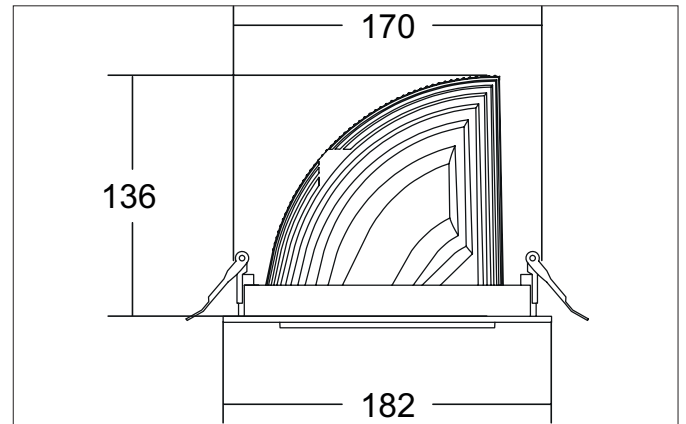

ARTEMIS MAXI LED recessed spotlight, on/off switchable

Article no. 88276174

Light.
For Generations.**Tender**

LED recessed spotlight, on/off switchable, Round. Ceiling cut-out Ø 170 mm, Installation depth 136 mm, Outer diameter 182 mm, Weight 1,300 kg, with rotationssymmetrical, deep, wide distributed light intensity. optimal light distribution due to a glass transparent cover. Luminous flux 5.343 lm, Power 1 x 41,5 W, Light colour neutral white, Correlated color temprature (CCT) 4.000 K, Colour rendering index CRI > 90, Rated life time L80/B10 at 25 °C: 50.000 h, Housing material: Aluminium, Colour: White structure, Permissible ambient temperature (ta): -20 °C - +25 °C, Protection class (EN 61140): II, Degree of protection (DIN EN 60529): IP20, .With electronic driver, on/off switchable.

Article data	
Article no.	88276174
GTIN	4251433974413
Series name	ARTEMIS MAXI
Short description	LED recessed spotlight, on/off switchable
Material	Aluminium
Colour	White
Type of surface	Structure
Shape	Round
Outer diameter	182 mm
Built-in diameter	170 mm
Installation depth	136 mm
Weight	1.300 kg

Packing data	
Gross weight	1.37 kg
Length of packaging	182 mm
Packaging width	182 mm
Packaging height	136 mm
Disposal at end of life	This product must not be disposed of with household waste. You are obliged, to dispose of such electrical waste separately. By disposing of electrical waste and other old or defective electronics separately, you support recycling or other forms of re-use. In that way you help to take care and to avoid that harmful substances get into the environment.