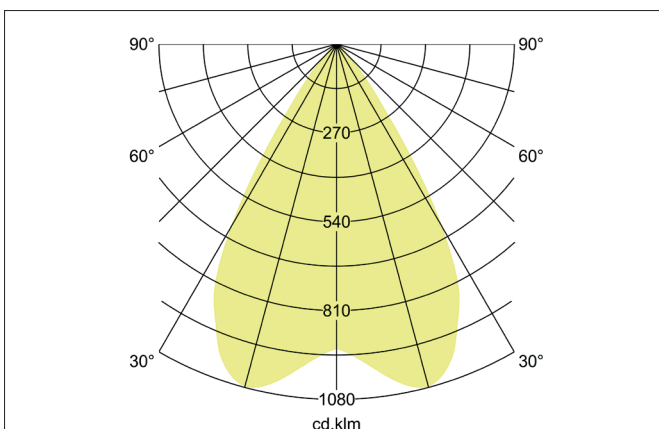

ARTEMIS MAXI LED recessed spotlight, on/off switchable

Article no. 88276174

Light.
For Generations.**Tender**

LED recessed spotlight, on/off switchable, Round. Ceiling cut-out Ø 170 mm, Installation depth 136 mm, Outer diameter 182 mm, Weight 1,300 kg, with rotationssymmetrical, deep, wide distributed light intensity. optimal light distribution due to a glass transparent cover. Luminous flux 5.343 lm, Power 1 x 41,5 W, Light colour neutral white, Correlated color temprature (CCT) 4.000 K, Colour rendering index CRI > 90, Rated life time L80/B10 at 25 °C: 50.000 h, Housing material: Aluminium, Colour: White structure, Permissible ambient temperature (ta): -20 °C - +25 °C, Protection class (EN 61140): II, Degree of protection (DIN EN 60529): IP20, .With electronic driver, on/off switchable.

Article data	
Article no.	88276174
GTIN	4251433974413
Series name	ARTEMIS MAXI
Short description	LED recessed spotlight, on/off switchable
Material	Aluminium
Colour	White
Type of surface	Structure
Shape	Round
Outer diameter	182 mm
Built-in diameter	170 mm
Installation depth	136 mm
Weight	1.300 kg