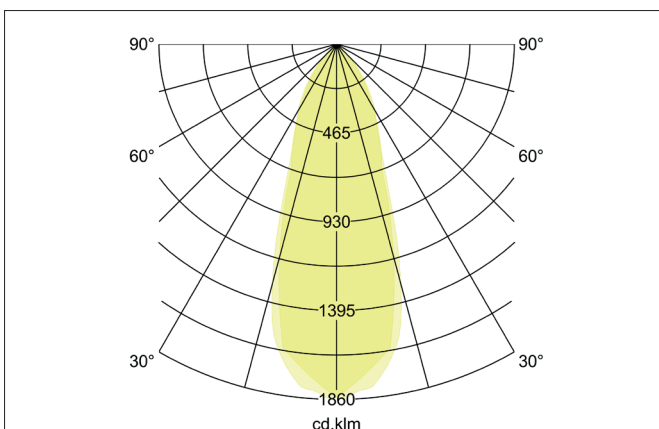

SEVEN-R LED recessed spot set, on/off switchable

Article no. 3826 1083

Light.
For Generations.**Tender**

LED recessed spot set, on/off switchable, Round. Toolless ceiling installation by installation springs. Ceiling cut-out Ø 68 mm, Installation depth 38 mm, Outer diameter 82 mm, Weight 0,149 kg. Reflector silver with rotationssymmetrical, deep, wide distributed light intensity. optimal light distribution due to a plastic, transparent cover. Luminous flux 740 lm, Power 1 x 7 W, Light colour warm white, Correlated color temperature (CCT) 2.700 K, Colour rendering index CRI > 80, Rated life time L70/B50 at 25 °C: 50.000 h, Housing material: Aluminium / Polycarbonate, Colour: Black, Permissible ambient temperature (ta): -20 °C - +25 °C, Protection class (EN 61140): II, Degree of protection (DIN EN 60529): IP20, .With electronic driver, on/off switchable with integrated strain relief.

SEVEN-R LED recessed spot set, on/off switchable

Article no. 38261083

Light.
For Generations.

Article data	
Article no.	38261083
GTIN	4251433928096
Series name	SEVEN-R
Short description	LED recessed spot set, on/off switchable
Material	Aluminium / Polycarbonate
Colour	Black
Type of surface	Matt
Shape	Round
Outer diameter	82 mm
Built-in diameter	68 mm
Installation depth	38 mm
Hight	3 mm
Weight	0.149 kg
stamp	MM, UKCA

Lighting technology	
Colour temperature	2.700 K
Light colour	White
Light output	Direct
Luminous flux	740 lm
System efficiency	106 lm/W
Colour rendering	CRI > 80
Reflector	High-gloss
Reflector colour	silver
Beam angle	38°
Light sharing	Symmetric
Adjustable color temperature	No