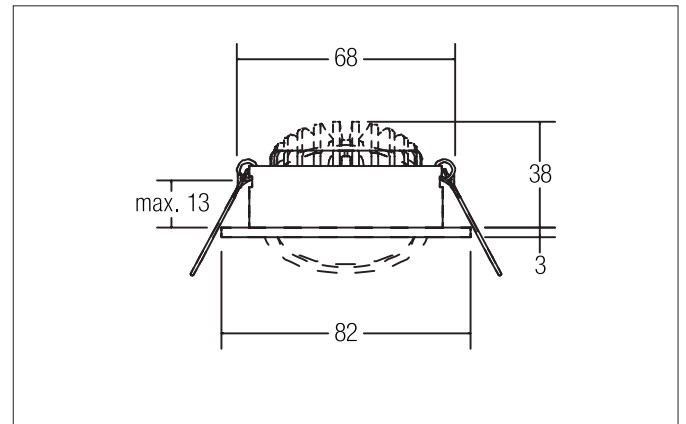

SEVEN-R LED recessed spot set, on/off switchable

Article no. 3826 1083

Light.
For Generations.**Tender**

LED recessed spot set, on/off switchable, Round. Toolless ceiling installation by installation springs. Ceiling cut-out Ø 68 mm, Installation depth 38 mm, Outer diameter 82 mm, Weight 0,149 kg. Reflector silver with rotationssymmetrical, deep, wide distributed light intensity. optimal light distribution due to a plastic, transparent cover. Luminous flux 740 lm, Power 1 x 7 W, Light colour warm white, Correlated color temperature (CCT) 2.700 K, Colour rendering index CRI > 80, Rated life time L70/B50 at 25 °C: 50.000 h, Housing material: Aluminium / Polycarbonate, Colour: Black, Permissible ambient temperature (ta): -20 °C - +25 °C, Protection class (EN 61140): II, Degree of protection (DIN EN 60529): IP20, .With electronic driver, on/off switchable with integrated strain relief.

Product Benefits

- Round recessed spotlight made of solid aluminum with polycarbonate cover.
- Easy and tool-free mounting.
- CRI > 80.
- Low mounting depth 38 mm, diameter 82 mm, Ceiling cut-out 68 mm.
- Ceiling thickness maximum 13 mm.
- Large article variance with regard to housing color and color temperature.
- Switchable set - alternatively available in version for 350 mA and as dimmable (trailing-edge phase dimmer) set available.
- Alternatively available in square design.

SEVEN-R LED recessed spot set, on/off switchable

Article no. 38261083

Light.
For Generations.

Article data	
Article no.	38261083
GTIN	4251433928096
Series name	SEVEN-R
Short description	LED recessed spot set, on/off switchable
Material	Aluminium / Polycarbonate
Colour	Black
Type of surface	Matt
Shape	Round
Outer diameter	82 mm
Built-in diameter	68 mm
Installation depth	38 mm
Hight	3 mm
Weight	0.149 kg
stamp	MM, UKCA