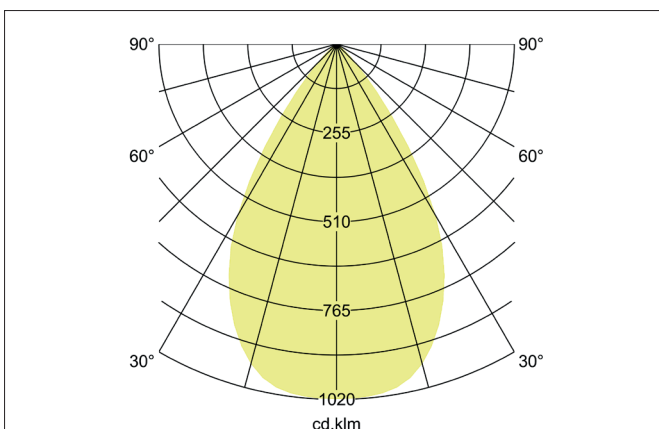

ARTEMIS MINI LED recessed spotlight, on/off switchable
Article no. 88256183

Light.
For Generations.

Tender

LED recessed spotlight, on/off switchable, Round. Ceiling cut-out Ø 138 mm, Installation depth 113 mm, Outer diameter 150 mm, Weight 0,900 kg, with rotationssymmetrical, deep, wide distributed light intensity. optimal light distribution due to a glass transparent cover. Luminous flux 3.519 lm, Power 1 x 27 W, Light colour warm white, Correlated color temprature (CCT) 3.000 K, Colour rendering index CRI > 90, Housing material: Aluminium, Colour: Black structure, Permissible ambient temperature (ta): -20 °C - +25 °C, Protection class (EN 61140): II, Degree of protection (DIN EN 60529): IP20, .With electronic driver, on/off switchable.

Article data	
Article no.	88256183
GTIN	4251433974628
Series name	ARTEMIS MINI
Short description	LED recessed spotlight, on/off switchable
Material	Aluminium
Colour	Black
Type of surface	Structure
Shape	Round
Outer diameter	150 mm
Built-in diameter	138 mm
Installation depth	113 mm
Weight	0.900 kg