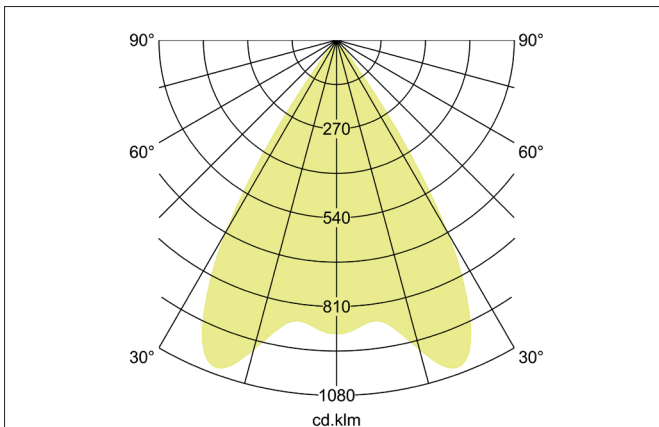

ARTEMIS MIDI LED recessed spotlight, on/off switchable
Article no. 88266183

Light.
For Generations.

Tender

LED recessed spotlight, on/off switchable, Round. Ceiling cut-out Ø 152 mm, Installation depth 128 mm, Outer diameter 164 mm, Weight 1,000 kg, with rotationssymmetrical, deep, wide distributed light intensity. optimal light distribution due to a glass transparent cover. Luminous flux 3.933 lm, Power 1 x 31,5 W, Light colour warm white, Correlated color temperature (CCT) 3.000 K, Colour rendering index CRI > 90, Housing material: Aluminium, Colour: Black structure, Permissible ambient temperature (ta): -20 °C - +25 °C, Protection class (EN 61140): II, Degree of protection (DIN EN 60529): IP20, .With electronic driver, on/off switchable.

Article data	
Article no.	88266183
GTIN	4251433974598
Series name	ARTEMIS MIDI
Short description	LED recessed spotlight, on/off switchable
Material	Aluminium
Colour	Black
Type of surface	Structure
Shape	Round
Outer diameter	164 mm
Built-in diameter	152 mm
Installation depth	128 mm
Weight	1.000 kg