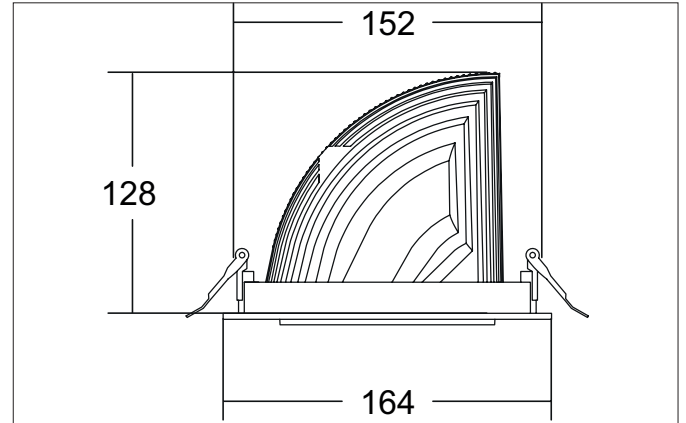

ARTEMIS MIDI LED recessed spotlight, on/off switchable
Article no. 88266183

Light.
For Generations.

Tender

LED recessed spotlight, on/off switchable, Round. Ceiling cut-out Ø 152 mm, Installation depth 128 mm, Outer diameter 164 mm, Weight 1,000 kg, with rotationssymmetrical, deep, wide distributed light intensity. optimal light distribution due to a glass transparent cover. Luminous flux 3.933 lm, Power 1 x 31,5 W, Light colour warm white, Correlated color temperature (CCT) 3.000 K, Colour rendering index CRI > 90, Housing material: Aluminium, Colour: Black structure, Permissible ambient temperature (ta): -20 °C - +25 °C, Protection class (EN 61140): II, Degree of protection (DIN EN 60529): IP20, .With electronic driver, on/off switchable.

Article data	
Article no.	88266183
GTIN	4251433974598
Series name	ARTEMIS MIDI
Short description	LED recessed spotlight, on/off switchable
Material	Aluminium
Colour	Black
Type of surface	Structure
Shape	Round
Outer diameter	164 mm
Built-in diameter	152 mm
Installation depth	128 mm
Weight	1.000 kg

Packing data	
Gross weight	1.06 kg
Length of packaging	164 mm
Packaging width	164 mm
Packaging height	128 mm
Disposal at end of life	This product must not be disposed of with household waste. You are obliged, to dispose of such electrical waste separately. By disposing of electrical waste and other old or defective electronics separately, you support recycling or other forms of re-use. In that way you help to take care and to avoid that harmful substances get into the environment.