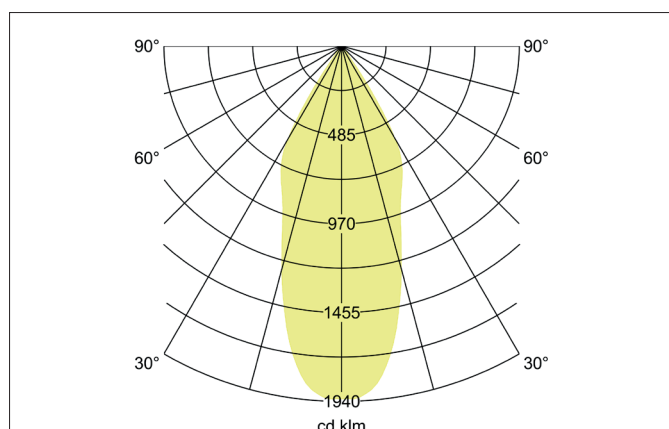

ARTEMIS MAXI LED recessed spotlight, on/off switchable

Article no. 88274183

Light.
For Generations.**Tender**

LED recessed spotlight, on/off switchable, Round. Ceiling cut-out Ø 170 mm, Installation depth 136 mm, Outer diameter 182 mm, Weight 1,300 kg, with rotationssymmetrical, deep, wide distributed light intensity. optimal light distribution due to a glass transparent cover. Luminous flux 5.264 lm, Power 1 x 41,5 W, Light colour warm white, Correlated color temperature (CCT) 3.000 K, Colour rendering index CRI > 90, Housing material: Aluminium, Colour: Black structure, Permissible ambient temperature (ta): -20 °C - +25 °C, Protection class (EN 61140): II, Degree of protection (DIN EN 60529): IP20, .With electronic driver, on/off switchable.

Article data	
Article no.	88274183
GTIN	4251433974741
Series name	ARTEMIS MAXI
Short description	LED recessed spotlight, on/off switchable
Material	Aluminium
Colour	Black
Type of surface	Structure
Shape	Round
Outer diameter	182 mm
Built-in diameter	170 mm
Installation depth	136 mm
Weight	1.300 kg