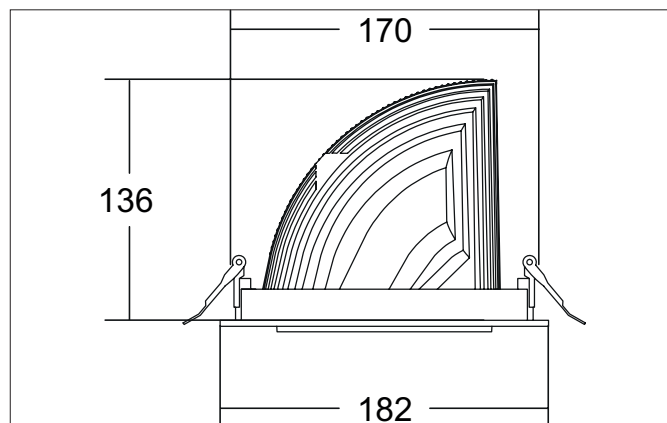

ARTEMIS MAXI LED recessed spotlight, on/off switchable

Article no. 88274183

Light.
For Generations.**Tender**

LED recessed spotlight, on/off switchable, Round. Ceiling cut-out Ø 170 mm, Installation depth 136 mm, Outer diameter 182 mm, Weight 1,300 kg, with rotationssymmetrical, deep, wide distributed light intensity. optimal light distribution due to a glass transparent cover. Luminous flux 5.264 lm, Power 1 x 41,5 W, Light colour warm white, Correlated color temperature (CCT) 3.000 K, Colour rendering index CRI > 90, Housing material: Aluminium, Colour: Black structure, Permissible ambient temperature (ta): -20 °C - +25 °C, Protection class (EN 61140): II, Degree of protection (DIN EN 60529): IP20, .With electronic driver, on/off switchable.

Article data	
Article no.	88274183
GTIN	4251433974741
Series name	ARTEMIS MAXI
Short description	LED recessed spotlight, on/off switchable
Material	Aluminium
Colour	Black
Type of surface	Structure
Shape	Round
Outer diameter	182 mm
Built-in diameter	170 mm
Installation depth	136 mm
Weight	1.300 kg

Packing data	
Gross weight	1.37 kg
Length of packaging	182 mm
Packaging width	182 mm
Packaging height	136 mm
Disposal at end of life	This product must not be disposed of with household waste. You are obliged, to dispose of such electrical waste separately. By disposing of electrical waste and other old or defective electronics separately, you support recycling or other forms of re-use. In that way you help to take care and to avoid that harmful substances get into the environment.