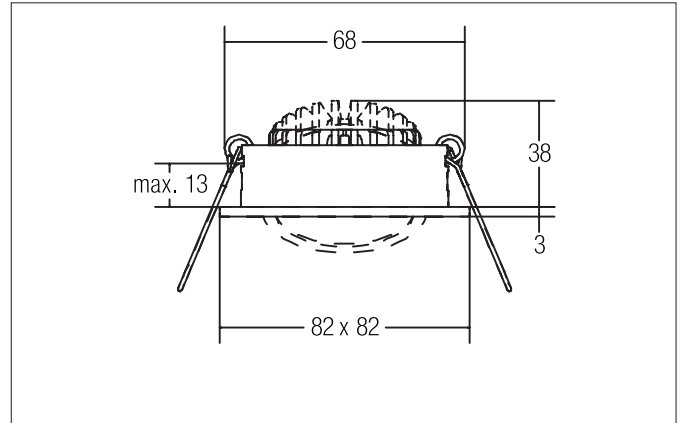

SEVEN-S LED recessed spot set, on/off switchable

Article no. 38262253

Tender

Square LED recessed spotlight set, switchable, tool-free ceiling installation using installation springs. Ceiling cut-out \varnothing 68 mm, installation depth 38 mm, length 82 mm, width 82 mm, weight 0.214 kg, silver reflector with rotationally symmetrical narrow-wide beam light distribution. Transparent plastic cover, rated luminous flux 740 lm, rated wattage 1 x 7 W, warm white light color, most similar color temperature (CCT) 2,700 K, general color rendering index CRI > 80, service life L70/B50 at 25 °C: 50,000 h, housing material: aluminum / polycarbonate, color: aluminum, permissible ambient temperature (ta): -20 °C - +25 °C, protection class (EN 61140): II, degree of protection (DIN EN 60529): IP20. With electronic control gear, switchable with integrated strain relief.

Product Benefits

- Square recessed spotlight made of solid aluminum with polycarbonate cover.
- Easy and tool-free mounting.
- CRI > 80.
- Low mounting depth 38 mm, length 82 mm, width 82 mm, Ceiling cut-out 68 mm.
- Ceiling thickness maximum 13 mm.
- Large article variance in terms of housing color and color temperature.
- Switchable set - alternatively available in version for 350 mA and as dimmable (trailing-edge phase dimmer) set available.
- Alternatively available in round design.

SEVEN-S LED recessed spot set, on/off switchable

Article no. 38262253

Article data	
Article no.	38262253
GTIN	4251433919032
Series name	SEVEN-S
Short description	LED recessed spot set, on/off switchable
Material	Aluminium / Polycarbonate
Colour	Alu
Type of surface	Matt
Shape	Square
Built-in diameter	68 mm
Installation depth	38 mm
Length	82 mm
Width	82 mm
Hight	3 mm
Weight	0.214 kg
stamp	MM
Conformance	CE, UKCA