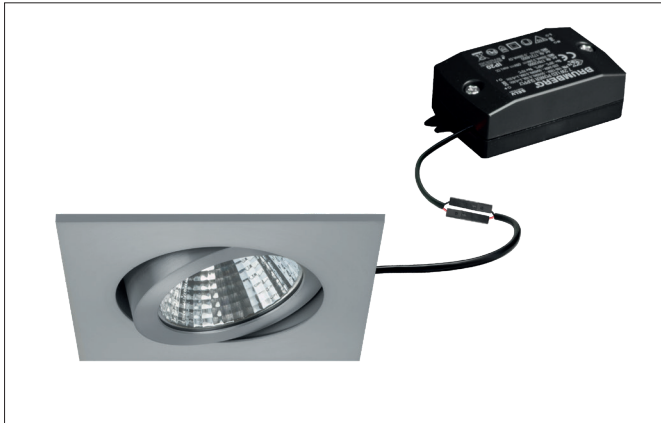

**SEVEN-S LED recessed spot set, on/off switchable**

Article no. 38262253

Light.  
For Generations.**Tender**

LED recessed spot set, on/off switchable, Square. Toolless ceiling installation by installation springs. Ceiling cut-out Ø 68 mm, Installation depth 38 mm, Length 82 mm, Width 82 mm, Weight 0,214 kg. Reflector silver with rotationssymmetrical, deep, wide distributed light intensity. optimal light distribution due to a plastic, transparent cover. Luminous flux 740 lm, Power 1 x 7 W, System Efficiency 106 lm/W, Light colour warm white, Correlated color temperature (CCT) 2.700 K, Colour rendering index CRI > 80, Rated life time L70/B50 at 25 °C: 50.000 h, Housing material: Aluminium / Polycarbonate, Colour: Alu, Permissible ambient temperature (ta): -20 °C - +25 °C, Protection class (EN 61140): II, Degree of protection (DIN EN 60529): IP20, .With electronic driver, on/off switchable with integrated strain relief.

**Product Benefits**

- Square recessed spotlight made of solid aluminum with polycarbonate cover.
- Easy and tool-free mounting.
- CRI > 80.
- Low mounting depth 38 mm, length 82 mm, width 82 mm, Ceiling cut-out 68 mm.
- Ceiling thickness maximum 13 mm.
- Large article variance in terms of housing color and color temperature.
- Switchable set - alternatively available in version for 350 mA and as dimmable (trailing-edge phase dimmer) set available.
- Alternatively available in round design.

**SEVEN-S LED recessed spot set, on/off switchable**

Article no. 38262253

Light.  
For Generations.

Article data	
Article no.	38262253
GTIN	4251433919032
Series name	SEVEN-S
Short description	LED recessed spot set, on/off switchable
Material	Aluminium / Polycarbonate
Colour	Alu
Type of surface	Matt
Shape	Square
Built-in diameter	68 mm
Installation depth	38 mm
Length	82 mm
Width	82 mm
Hight	3 mm
Weight	0.214 kg
stamp	MM, UKCA