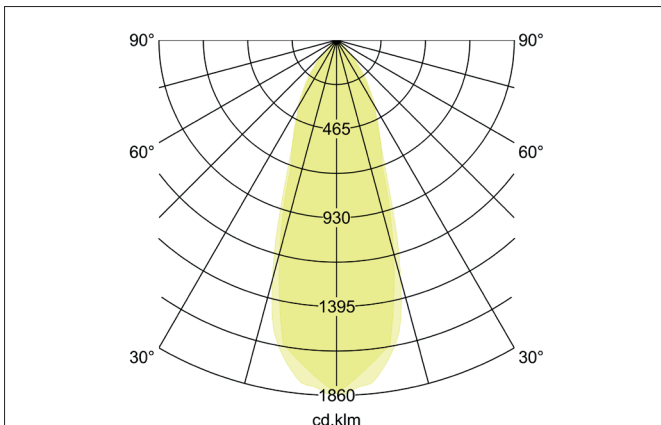

**SEVEN-S LED recessed spot set, on/off switchable**

Article no. 38262253

Light.  
For Generations.**Tender**

LED recessed spot set, on/off switchable, Square. Toolless ceiling installation by installation springs. Ceiling cut-out Ø 68 mm, Installation depth 38 mm, Length 82 mm, Width 82 mm, Weight 0,214 kg. Reflector silver with rotationssymmetrical, deep, wide distributed light intensity. optimal light distribution due to a plastic, transparent cover. Luminous flux 740 lm, Power 1 x 7 W, System Efficiency 106 lm/W, Light colour warm white, Correlated color temperature (CCT) 2.700 K, Colour rendering index CRI > 80, Rated life time L70/B50 at 25 °C: 50.000 h, Housing material: Aluminium / Polycarbonate, Colour: Alu, Permissible ambient temperature (ta): -20 °C - +25 °C, Protection class (EN 61140): II, Degree of protection (DIN EN 60529): IP20, .With electronic driver, on/off switchable with integrated strain relief.

**Product Benefits**

- Square recessed spotlight made of solid aluminum with polycarbonate cover.
- Easy and tool-free mounting.
- CRI > 80.
- Low mounting depth 38 mm, length 82 mm, width 82 mm, Ceiling cut-out 68 mm.
- Ceiling thickness maximum 13 mm.
- Large article variance in terms of housing color and color temperature.
- Switchable set - alternatively available in version for 350 mA and as dimmable (trailing-edge phase dimmer) set available.
- Alternatively available in round design.

**SEVEN-S LED recessed spot set, on/off switchable**

Article no. 38262253

Light.  
For Generations.

Article data	
Article no.	38262253
GTIN	4251433919032
Series name	SEVEN-S
Short description	LED recessed spot set, on/off switchable
Material	Aluminium / Polycarbonate
Colour	Alu
Type of surface	Matt
Shape	Square
Built-in diameter	68 mm
Installation depth	38 mm
Length	82 mm
Width	82 mm
Hight	3 mm
Weight	0.214 kg
stamp	MM, UKCA