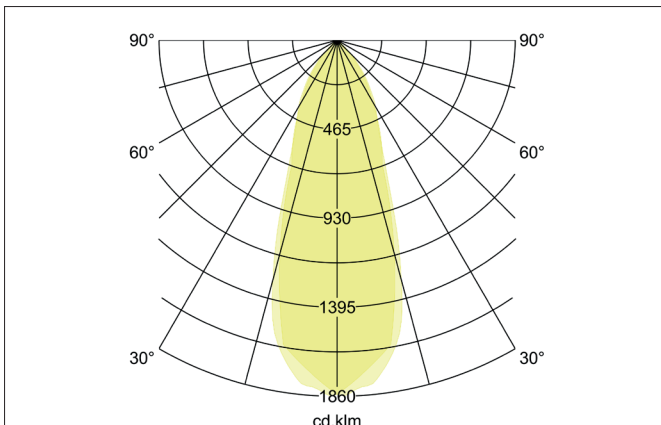

SEVEN-S LED recessed spot set, on/off switchable

Article no. 38262253

Tender

Square LED recessed spotlight set, switchable, tool-free ceiling installation using installation springs. Ceiling cut-out \varnothing 68 mm, installation depth 38 mm, length 82 mm, width 82 mm, weight 0.214 kg, silver reflector with rotationally symmetrical narrow-wide beam light distribution. Transparent plastic cover, rated luminous flux 740 lm, rated wattage 1 x 7 W, warm white light color, most similar color temperature (CCT) 2,700 K, general color rendering index CRI > 80, service life L70/B50 at 25 °C: 50,000 h, housing material: aluminum / polycarbonate, color: aluminum, permissible ambient temperature (ta): -20 °C - +25 °C, protection class (EN 61140): II, degree of protection (DIN EN 60529): IP20. With electronic control gear, switchable with integrated strain relief.

Product Benefits

- Square recessed spotlight made of solid aluminum with polycarbonate cover.
- Easy and tool-free mounting.
- CRI > 80.
- Low mounting depth 38 mm, length 82 mm, width 82 mm, Ceiling cut-out 68 mm.
- Ceiling thickness maximum 13 mm.
- Large article variance in terms of housing color and color temperature.
- Switchable set - alternatively available in version for 350 mA and as dimmable (trailing-edge phase dimmer) set available.
- Alternatively available in round design.

SEVEN-S LED recessed spot set, on/off switchable

Article no. 38262253

Article data	
Article no.	38262253
GTIN	4251433919032
Series name	SEVEN-S
Short description	LED recessed spot set, on/off switchable
Material	Aluminium / Polycarbonate
Colour	Alu
Type of surface	Matt
Shape	Square
Built-in diameter	68 mm
Installation depth	38 mm
Length	82 mm
Width	82 mm
Hight	3 mm
Weight	0.214 kg
stamp	MM
Conformance	CE, UKCA