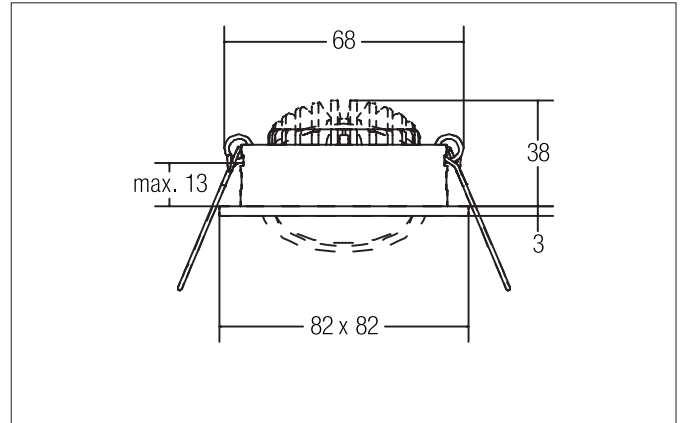

**SEVEN-S LED recessed spot set, on/off switchable**

Article no. 38262253

Light.  
For Generations.**Tender**

LED recessed spot set, on/off switchable, Square. Toolless ceiling installation by installation springs. Ceiling cut-out Ø 68 mm, Installation depth 38 mm, Length 82 mm, Width 82 mm, Weight 0,214 kg. Reflector silver with rotationssymmetrical, deep, wide distributed light intensity. optimal light distribution due to a plastic, transparent cover. Luminous flux 740 lm, Power 1 x 7 W, System Efficiency 106 lm/W, Light colour warm white, Correlated color temperature (CCT) 2.700 K, Colour rendering index CRI > 80, Rated life time L70/B50 at 25 °C: 50.000 h, Housing material: Aluminium / Polycarbonate, Colour: Alu, Permissible ambient temperature (ta): -20 °C - +25 °C, Protection class (EN 61140): II, Degree of protection (DIN EN 60529): IP20, .With electronic driver, on/off switchable with integrated strain relief.

**Product Benefits**

- Square recessed spotlight made of solid aluminum with polycarbonate cover.
- Easy and tool-free mounting.
- CRI > 80.
- Low mounting depth 38 mm, length 82 mm, width 82 mm, Ceiling cut-out 68 mm.
- Ceiling thickness maximum 13 mm.
- Large article variance in terms of housing color and color temperature.
- Switchable set - alternatively available in version for 350 mA and as dimmable (trailing-edge phase dimmer) set available.
- Alternatively available in round design.

**SEVEN-S LED recessed spot set, on/off switchable**

Article no. 38262253

Light.  
For Generations.

Article data	
Article no.	38262253
GTIN	4251433919032
Series name	SEVEN-S
Short description	LED recessed spot set, on/off switchable
Material	Aluminium / Polycarbonate
Colour	Alu
Type of surface	Matt
Shape	Square
Built-in diameter	68 mm
Installation depth	38 mm
Length	82 mm
Width	82 mm
Hight	3 mm
Weight	0.214 kg
stamp	MM, UKCA