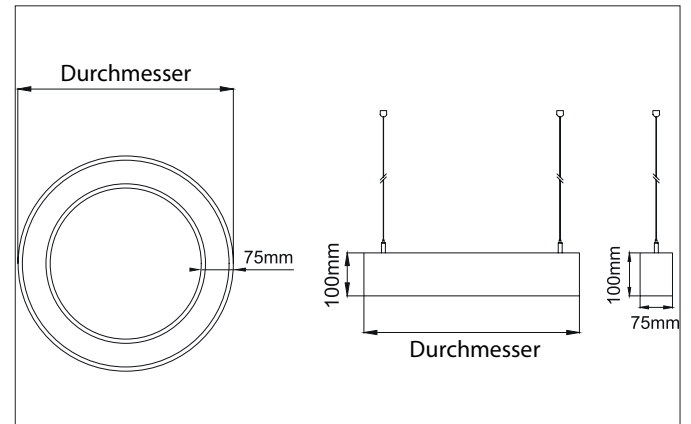

BIRO CIRCLE LED pendant ring luminaire, direct, DALI dimmable

Article no. 13631188

Light.
For Generations.**Tender**

LED pendant ring luminaire, direct, DALI dimmable, Round. Luminaire diameter 750.0 mm, Height 100.0 mm, for pendulum mounting. Pendulum length max. 5000.0 mm Weight 6.0 kg, with rotationssymmetrical, deep, wide distributed light intensity. optimal light distribution due to a plastic, opal cover. Power 1 x 40 W, Light colour warm white to daylight white, Correlated color temperature (CCT) 2.700 - 6.500 K, Colour rendering index CRI > 80, Housing material: Aluminium / Steel / Plastic, Colour: Black structure, Permissible ambient temperature (ta): -20 °C - +25 °C, Protection class (EN 61140): I, Degree of protection (DIN EN 60529): IP40, .With electronic driver, DALI dimmable.

Article data	
Article no.	13631188
GTIN	4251433945406
Series name	BIRO CIRCLE
Short description	LED pendant ring luminaire, direct, DALI dimmable
Material	Aluminium / Steel / Plastic
Colour	Black
Type of surface	Structure
Shape	Round
Outer diameter	750 mm
Height	100 mm
Scope of delivery	Incl. converter for connection to the 230-V mains voltage
Weight	6.000 kg

Mounting technology	
Mounting method	Suspended
Place of installation	Ceiling-mounted
Adjustability	Not adjustable
stamp	UKCA
Pendulum length max.	5,000 mm
Material cover	Plastic, opal

Packing data	
Gross weight	7 kg
Length of packaging	780 mm
Packaging width	780 mm
Packaging height	110 mm
Disposal at end of life	This product must not be disposed of with household waste. You are obliged, to dispose of such electrical waste separately. By disposing of electrical waste and other old or defective electronics separately, you support recycling or other forms of re-use. In that way you help to take care and to avoid that harmful substances get into the environment.