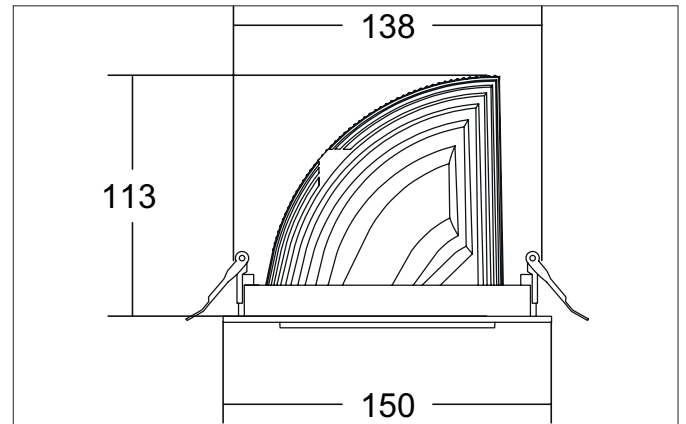

**ARTEMIS MINI LED recessed spotlight, on/off switchable**

Article no. 88253185

Light.  
For Generations.**Tender**

LED recessed spotlight, on/off switchable, Round. Ceiling cut-out Ø 138 mm, Installation depth 113 mm, Outer diameter 150 mm, Weight 0,900 kg, with rotationssymmetrical, deep, wide distributed light intensity. optimal light distribution due to a glass transparent cover. Luminous flux 3.592 lm, Power 1 x 27 W, Light colour neutral white, Correlated color temperature (CCT) 3.500 K, Colour rendering index CRI > 90, Housing material: Aluminium, Colour: Black structure, Permissible ambient temperature (ta): -20 °C - +25 °C, Protection class (EN 61140): II, Degree of protection (DIN EN 60529): IP20, .With electronic driver, on/off switchable.

Article data	
Article no.	88253185
GTIN	4251433974987
Series name	ARTEMIS MINI
Short description	LED recessed spotlight, on/off switchable
Material	Aluminium
Colour	Black
Type of surface	Structure
Shape	Round
Outer diameter	150 mm
Built-in diameter	138 mm
Installation depth	113 mm
Weight	0.900 kg

**ARTEMIS MINI LED recessed spotlight, on/off switchable**

Article no. 88253185

Light.  
For Generations.

Lighting technology	
Colour temperature	3.500 K
Light colour	White
Light output	Direct
Luminous flux	3,592 lm
System efficiency	133 lm/W
Colour rendering	CRI > 90
Reflector	High-gloss
Beam angle	30°
Light sharing	Symmetric

Packing data	
Gross weight	0.95 kg
Length of packaging	150 mm
Packaging width	150 mm
Packaging height	113 mm
Disposal at end of life	This product must not be disposed of with household waste. You are obliged, to dispose of such electrical waste separately. By disposing of electrical waste and other old or defective electronics separately, you support recycling or other forms of re-use. In that way you help to take care and to avoid that harmful substances get into the environment.