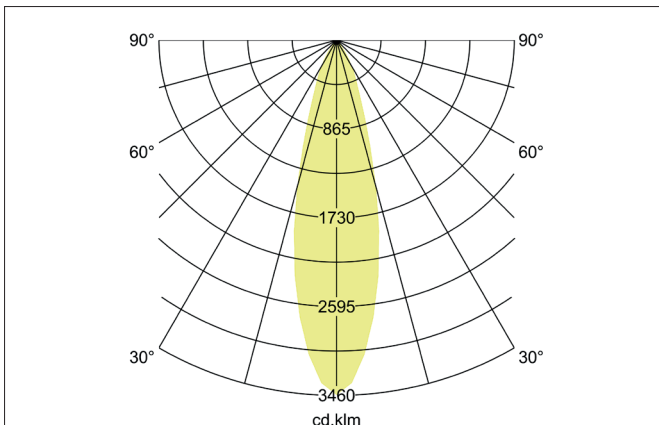

**ARTEMIS MINI LED recessed spotlight, on/off switchable**

Article no. 88253185

Light.  
For Generations.**Tender**

LED recessed spotlight, on/off switchable, Round. Ceiling cut-out Ø 138 mm, Installation depth 113 mm, Outer diameter 150 mm, Weight 0,900 kg, with rotationssymmetrical, deep, wide distributed light intensity. optimal light distribution due to a glass transparent cover. Luminous flux 3.592 lm, Power 1 x 27 W, Light colour neutral white, Correlated color temperature (CCT) 3.500 K, Colour rendering index CRI > 90, Housing material: Aluminium, Colour: Black structure, Permissible ambient temperature (ta): -20 °C - +25 °C, Protection class (EN 61140): II, Degree of protection (DIN EN 60529): IP20, .With electronic driver, on/off switchable.

Article data	
Article no.	88253185
GTIN	4251433974987
Series name	ARTEMIS MINI
Short description	LED recessed spotlight, on/off switchable
Material	Aluminium
Colour	Black
Type of surface	Structure
Shape	Round
Outer diameter	150 mm
Built-in diameter	138 mm
Installation depth	113 mm
Weight	0.900 kg