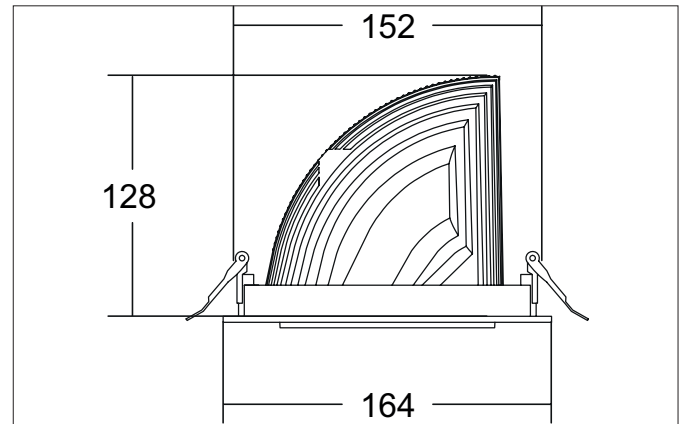

ARTEMIS MIDI LED recessed spotlight, on/off switchable

Article no. 88266185

Light.
For Generations.**Tender**

LED recessed spotlight, on/off switchable, Round. Ceiling cut-out Ø 152 mm, Installation depth 128 mm, Outer diameter 164 mm, Weight 1,000 kg, with rotationssymmetrical, deep, wide distributed light intensity. optimal light distribution due to a glass transparent cover. Luminous flux 3.861 lm, Power 1 x 31,5 W, Light colour neutral white, Correlated color temperature (CCT) 3.500 K, Colour rendering index CRI > 90, Housing material: Aluminium, Colour: Black structure, Permissible ambient temperature (ta): -20 °C - +25 °C, Protection class (EN 61140): II, Degree of protection (DIN EN 60529): IP20, .With electronic driver, on/off switchable.

Article data	
Article no.	88266185
GTIN	4251433974994
Series name	ARTEMIS MIDI
Short description	LED recessed spotlight, on/off switchable
Material	Aluminium
Colour	Black
Type of surface	Structure
Shape	Round
Outer diameter	164 mm
Built-in diameter	152 mm
Installation depth	128 mm
Weight	1.000 kg

Packing data	
Gross weight	1.06 kg
Length of packaging	164 mm
Packaging width	164 mm
Packaging height	128 mm
Disposal at end of life	This product must not be disposed of with household waste. You are obliged, to dispose of such electrical waste separately. By disposing of electrical waste and other old or defective electronics separately, you support recycling or other forms of re-use. In that way you help to take care and to avoid that harmful substances get into the environment.