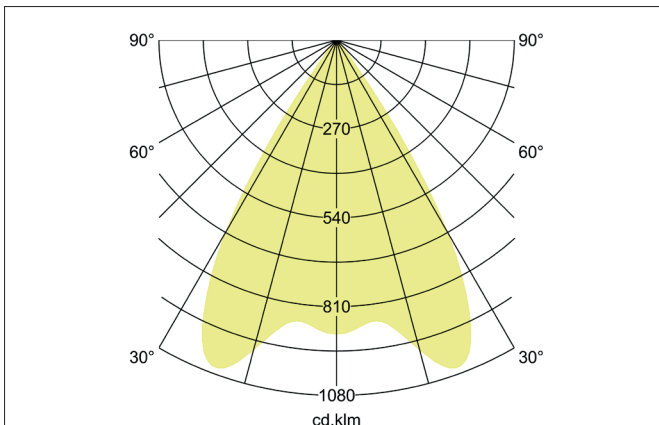

ARTEMIS MIDI LED recessed spotlight, on/off switchable

Article no. 88266185

Light.
For Generations.**Tender**

LED recessed spotlight, on/off switchable, Round. Ceiling cut-out Ø 152 mm, Installation depth 128 mm, Outer diameter 164 mm, Weight 1,000 kg, with rotationssymmetrical, deep, wide distributed light intensity. optimal light distribution due to a glass transparent cover. Luminous flux 3.861 lm, Power 1 x 31,5 W, Light colour neutral white, Correlated color temperature (CCT) 3.500 K, Colour rendering index CRI > 90, Housing material: Aluminium, Colour: Black structure, Permissible ambient temperature (ta): -20 °C - +25 °C, Protection class (EN 61140): II, Degree of protection (DIN EN 60529): IP20, .With electronic driver, on/off switchable.

Article data	
Article no.	88266185
GTIN	4251433974994
Series name	ARTEMIS MIDI
Short description	LED recessed spotlight, on/off switchable
Material	Aluminium
Colour	Black
Type of surface	Structure
Shape	Round
Outer diameter	164 mm
Built-in diameter	152 mm
Installation depth	128 mm
Weight	1.000 kg