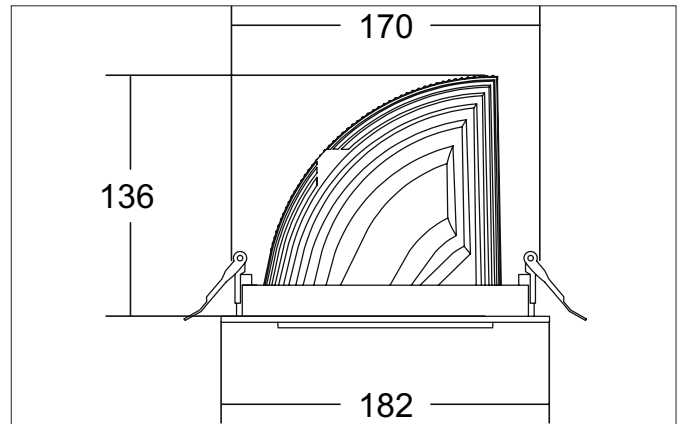

ARTEMIS MAXI LED recessed spotlight, on/off switchable
 Article no. 88272185

Light.
 For Generations.

Tender
 LED recessed spotlight, on/off switchable, Round. Ceiling cut-out Ø 170 mm, Installation depth 136 mm, Outer diameter 182 mm, Weight 1,300 kg, with rotationssymmetrical, deep, wide distributed light intensity. optimal light distribution due to a glass transparent cover. Luminous flux 5.291 lm, Power 1 x 41,5 W, Light colour neutral white, Correlated color temperature (CCT) 3.500 K, Colour rendering index CRI > 90, Housing material: Aluminium, Colour: Black structure, Permissible ambient temperature (ta): -20 °C - +25 °C, Protection class (EN 61140): II, Degree of protection (DIN EN 60529): IP20, .With electronic driver, on/off switchable.

Article data	
Article no.	88272185
GTIN	4251433975151
Series name	ARTEMIS MAXI
Short description	LED recessed spotlight, on/off switchable
Material	Aluminium
Colour	Black
Type of surface	Structure
Shape	Round
Outer diameter	182 mm
Built-in diameter	170 mm
Installation depth	136 mm
Weight	1.300 kg

Packing data	
Gross weight	1.37 kg
Length of packaging	182 mm
Packaging width	182 mm
Packaging height	136 mm
Disposal at end of life	This product must not be disposed of with household waste. You are obliged, to dispose of such electrical waste separately. By disposing of electrical waste and other old or defective electronics separately, you support recycling or other forms of re-use. In that way you help to take care and to avoid that harmful substances get into the environment.