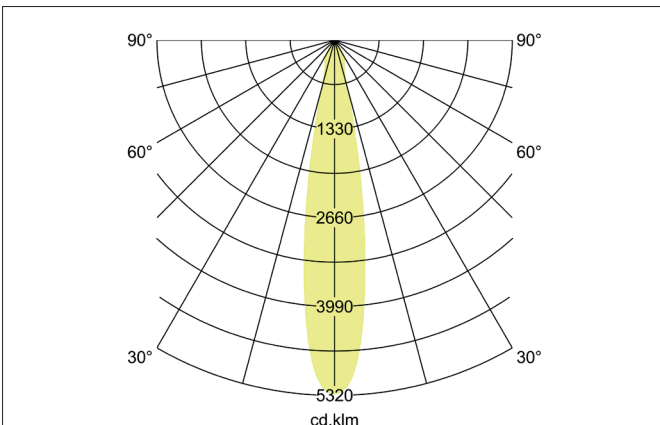

ARTEMIS MAXI LED recessed spotlight, on/off switchable
 Article no. 88272185

Light.
 For Generations.

Tender
 LED recessed spotlight, on/off switchable, Round. Ceiling cut-out Ø 170 mm, Installation depth 136 mm, Outer diameter 182 mm, Weight 1,300 kg, with rotationssymmetrical, deep, wide distributed light intensity. optimal light distribution due to a glass transparent cover. Luminous flux 5.291 lm, Power 1 x 41,5 W, Light colour neutral white, Correlated color temperature (CCT) 3.500 K, Colour rendering index CRI > 90, Housing material: Aluminium, Colour: Black structure, Permissible ambient temperature (ta): -20 °C - +25 °C, Protection class (EN 61140): II, Degree of protection (DIN EN 60529): IP20, .With electronic driver, on/off switchable.

Article data	
Article no.	88272185
GTIN	4251433975151
Series name	ARTEMIS MAXI
Short description	LED recessed spotlight, on/off switchable
Material	Aluminium
Colour	Black
Type of surface	Structure
Shape	Round
Outer diameter	182 mm
Built-in diameter	170 mm
Installation depth	136 mm
Weight	1.300 kg