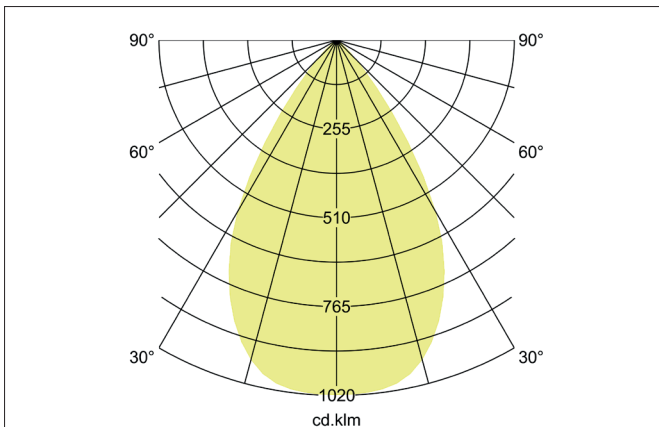

ARTEMIS MINI LED recessed spotlight, on/off switchable

Article no. 88256185

Light.
For Generations.**Tender**

LED recessed spotlight, on/off switchable, Round. Ceiling cut-out Ø 138 mm, Installation depth 113 mm, Outer diameter 150 mm, Weight 0,900 kg, with rotationssymmetrical, deep, wide distributed light intensity. optimal light distribution due to a glass transparent cover. Luminous flux 3.467 lm, Power 1 x 27 W, Light colour neutral white, Correlated color temperature (CCT) 3.500 K, Colour rendering index CRI > 90, Housing material: Aluminium, Colour: Black structure, Permissible ambient temperature (ta): -20 °C - +25 °C, Protection class (EN 61140): II, Degree of protection (DIN EN 60529): IP20, .With electronic driver, on/off switchable.

Article data	
Article no.	88256185
GTIN	4251433975021
Series name	ARTEMIS MINI
Short description	LED recessed spotlight, on/off switchable
Material	Aluminium
Colour	Black
Type of surface	Structure
Shape	Round
Outer diameter	150 mm
Built-in diameter	138 mm
Installation depth	113 mm
Weight	0.900 kg