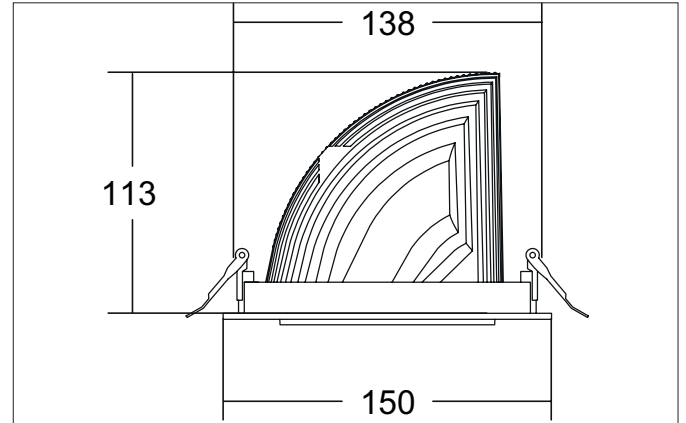

ARTEMIS MINI LED recessed spotlight, on/off switchable

Article no. 88256185

Light.
For Generations.**Tender**

LED recessed spotlight, on/off switchable, Round. Ceiling cut-out Ø 138 mm, Installation depth 113 mm, Outer diameter 150 mm, Weight 0,900 kg, with rotationssymmetrical, deep, wide distributed light intensity. optimal light distribution due to a glass transparent cover. Luminous flux 3.467 lm, Power 1 x 27 W, Light colour neutral white, Correlated color temperature (CCT) 3.500 K, Colour rendering index CRI > 90, Housing material: Aluminium, Colour: Black structure, Permissible ambient temperature (ta): -20 °C - +25 °C, Protection class (EN 61140): II, Degree of protection (DIN EN 60529): IP20, .With electronic driver, on/off switchable.

Article data	
Article no.	88256185
GTIN	4251433975021
Series name	ARTEMIS MINI
Short description	LED recessed spotlight, on/off switchable
Material	Aluminium
Colour	Black
Type of surface	Structure
Shape	Round
Outer diameter	150 mm
Built-in diameter	138 mm
Installation depth	113 mm
Weight	0.900 kg

ARTEMIS MINI LED recessed spotlight, on/off switchable

Article no. 88256185

Light.
For Generations.

Lighting technology	
Colour temperature	3.500 K
Light colour	White
Light output	Direct
Luminous flux	3,467 lm
System efficiency	128 lm/W
Colour rendering	CRI > 90
Reflector	High-gloss
Beam angle	60°
Light sharing	Symmetric

Packing data	
Gross weight	0.95 kg
Length of packaging	150 mm
Packaging width	150 mm
Packaging height	113 mm
Disposal at end of life	This product must not be disposed of with household waste. You are obliged, to dispose of such electrical waste separately. By disposing of electrical waste and other old or defective electronics separately, you support recycling or other forms of re-use. In that way you help to take care and to avoid that harmful substances get into the environment.