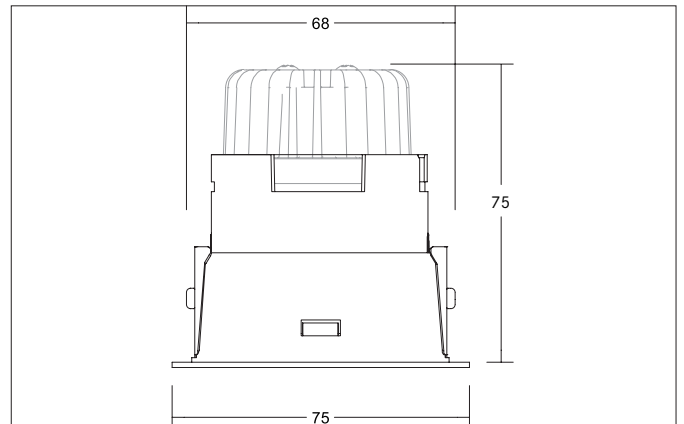

**BINATO LED recessed spot set, rotatable and pivoted, DALI dimmbar,
 incl. connection box**
 Article no. 41473184

Tender

LED recessed spot set, rotatable and pivoted, DALI dimmbar, incl. connection box, Round. Toolless ceiling installation by leaf spring. Ceiling cut-out Ø 68 mm, Installation depth 75 mm, Outer diameter 75 mm, Weight 0,285 kg, Reflector silver with rotationssymmetrical, deep, wide distributed light intensity. Cover glass transparent. Luminous flux 770 lm, Power 1 x 6 W, Light colour neutral white, Correlated color temperature (CCT) 4.000 K, Colour rendering index CRI > 80, Housing material: Aluminium / Plastic, Colour: Black structure, Permissible ambient temperature (ta): -20 °C - +25 °C, Protection class (EN 61140): III, Degree of protection (DIN EN 60529): IP20. With electronic driver, DALI-2 dimmable.

Article data	
Article no.	41473184
GTIN	4251433982135
Series name	BINATO
Short description	LED recessed spot set, rotatable and pivoted, DALI dimmbar, incl. connection box
Material	Aluminium / Plastic
Colour	Black
Type of surface	Structure
Shape	Round
Outer diameter	75 mm
Built-in diameter	68 mm
Installation depth	75 mm
Hight	2 mm
Scope of delivery	incl. leaf spring mounting, incl. junction box, 5-pole
Weight	0.285 kg
Conformance	CE, UKCA

**BINATO LED recessed spot set, rotatable and pivoted, DALI dimmable,
 incl. connection box**
 Article no. 41473184

Lighting technology	
Colour temperature	4.000 K
Light output	Direct
Luminous flux	770 lm
System efficiency	128 lm/W
Colour rendering	CRI > 80
Reflector	Faceted
Reflector colour	silver
Beam angle	38°
Light sharing	Symmetric
Adjustable color temperature	No