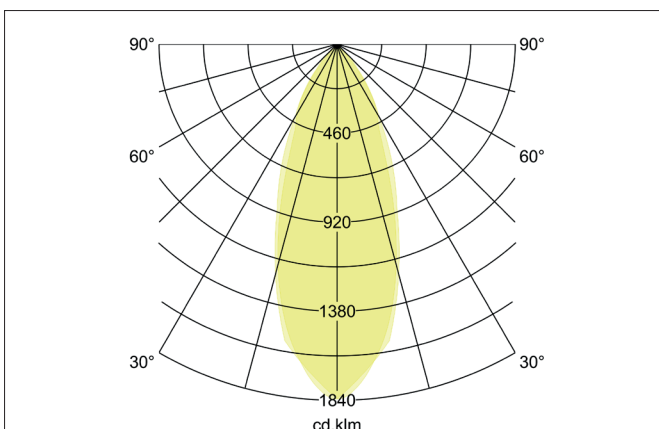

**BINATO LED recessed spot set, rotatable and pivoted, DALI dimmbar,
 incl. connection box**
 Article no. 41473184

Tender

LED recessed spot set, rotatable and pivoted, DALI dimmbar, incl. connection box, Round. Toolless ceiling installation by leaf spring. Ceiling cut-out Ø 68 mm, Installation depth 75 mm, Outer diameter 75 mm, Weight 0,285 kg, Reflector silver with rotationssymmetrical, deep, wide distributed light intensity. Cover glass transparent. Luminous flux 770 lm, Power 1 x 6 W, Light colour neutral white, Correlated color temperature (CCT) 4.000 K, Colour rendering index CRI > 80, Housing material: Aluminium / Plastic, Colour: Black structure, Permissible ambient temperature (ta): -20 °C - +25 °C, Protection class (EN 61140): III, Degree of protection (DIN EN 60529): IP20. With electronic driver, DALI-2 dimmable.

Article data	
Article no.	41473184
GTIN	4251433982135
Series name	BINATO
Short description	LED recessed spot set, rotatable and pivoted, DALI dimmbar, incl. connection box
Material	Aluminium / Plastic
Colour	Black
Type of surface	Structure
Shape	Round
Outer diameter	75 mm
Built-in diameter	68 mm
Installation depth	75 mm
Hight	2 mm
Scope of delivery	incl. leaf spring mounting, incl. junction box, 5-pole
Weight	0.285 kg
Conformance	CE, UKCA