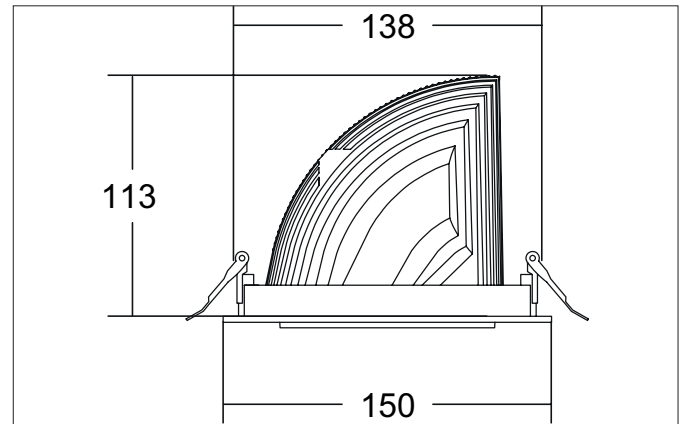

ARTEMIS MINI LED recessed spotlight, on/off switchable

Article no. 88254185

Light.
For Generations.**Tender**

LED recessed spotlight, on/off switchable, Round. Ceiling cut-out Ø 138 mm, Installation depth 113 mm, Outer diameter 150 mm, Weight 0,900 kg, with rotationssymmetrical, deep, wide distributed light intensity. optimal light distribution due to a glass transparent cover. Luminous flux 3.698 lm, Power 1 x 27 W, Light colour neutral white, Correlated color temperature (CCT) 3.500 K, Colour rendering index CRI > 90, Housing material: Aluminium, Colour: Black structure, Permissible ambient temperature (ta): -20 °C - +25 °C, Protection class (EN 61140): II, Degree of protection (DIN EN 60529): IP20, .With electronic driver, on/off switchable.

Article data	
Article no.	88254185
GTIN	4251433974970
Series name	ARTEMIS MINI
Short description	LED recessed spotlight, on/off switchable
Material	Aluminium
Colour	Black
Type of surface	Structure
Shape	Round
Outer diameter	150 mm
Built-in diameter	138 mm
Installation depth	113 mm
Weight	0.900 kg

ARTEMIS MINI LED recessed spotlight, on/off switchable

Article no. 88254185

Light.
For Generations.

Lighting technology	
Colour temperature	3.500 K
Light colour	White
Light output	Direct
Luminous flux	3,698 lm
System efficiency	137 lm/W
Colour rendering	CRI > 90
Reflector	High-gloss
Beam angle	40°
Light sharing	Symmetric

Packing data	
Gross weight	0.95 kg
Length of packaging	150 mm
Packaging width	150 mm
Packaging height	113 mm
Disposal at end of life	This product must not be disposed of with household waste. You are obliged, to dispose of such electrical waste separately. By disposing of electrical waste and other old or defective electronics separately, you support recycling or other forms of re-use. In that way you help to take care and to avoid that harmful substances get into the environment.