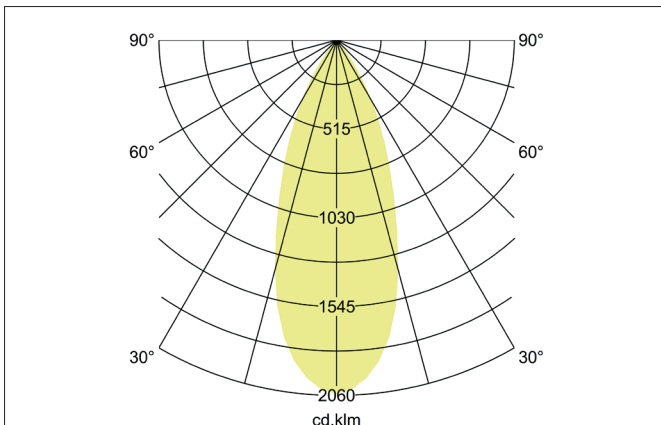

ARTEMIS MINI LED recessed spotlight, on/off switchable

Article no. 88254185

Light.
For Generations.**Tender**

LED recessed spotlight, on/off switchable, Round. Ceiling cut-out Ø 138 mm, Installation depth 113 mm, Outer diameter 150 mm, Weight 0,900 kg, with rotationssymmetrical, deep, wide distributed light intensity. optimal light distribution due to a glass transparent cover. Luminous flux 3.698 lm, Power 1 x 27 W, Light colour neutral white, Correlated color temperature (CCT) 3.500 K, Colour rendering index CRI > 90, Housing material: Aluminium, Colour: Black structure, Permissible ambient temperature (ta): -20 °C - +25 °C, Protection class (EN 61140): II, Degree of protection (DIN EN 60529): IP20, .With electronic driver, on/off switchable.

Article data	
Article no.	88254185
GTIN	4251433974970
Series name	ARTEMIS MINI
Short description	LED recessed spotlight, on/off switchable
Material	Aluminium
Colour	Black
Type of surface	Structure
Shape	Round
Outer diameter	150 mm
Built-in diameter	138 mm
Installation depth	113 mm
Weight	0.900 kg