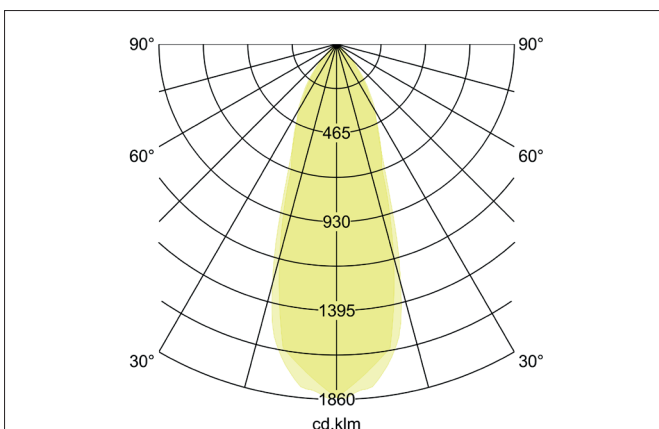

SEVEN-R LED recessed spot set, on/off switchable

Article no. 3836 1084

Light.
For Generations.**Tender**

LED recessed spot set, on/off switchable, Round. Toolless ceiling installation by installation springs. Ceiling cut-out \varnothing 68 mm, Installation depth 38 mm, Outer diameter 82 mm, Weight 0,149 kg. Reflector silver with rotationssymmetrical, deep, wide distributed light intensity. optimal light distribution due to a plastic, transparent cover. Luminous flux 770 lm, Power 1 x 7 W, Light colour neutral white, Correlated color temperature (CCT) 4.000 K, Colour rendering index CRI > 80, Rated life time L70/B50 at 25 °C: 50.000 h, Housing material: Aluminium / Polycarbonate, Colour: Black, Permissible ambient temperature (ta): -20 °C - +25 °C, Protection class (EN 61140): II, Degree of protection (DIN EN 60529): IP20, .With electronic driver, on/off switchable with integrated strain relief.

Product Benefits

- Round recessed spotlight made of solid aluminum with polycarbonate cover.
- Easy and tool-free mounting.
- CRI > 80.
- Low mounting depth 38 mm, diameter 82 mm, Ceiling cut-out 68 mm.
- Ceiling thickness maximum 13 mm.
- Large article variance with regard to housing color and color temperature.
- Switchable set - alternatively available in version for 350 mA and as dimmable (trailing-edge phase dimmer) set available.
- Alternatively available in square design.

Lighting technology	
Colour temperature	4.000 K
Light colour	White
Light output	Direct
Luminous flux	770 lm
System efficiency	110 lm/W
Colour rendering	CRI > 80
Reflector	High-gloss
Reflektorfarbe	silver
Beam angle	38°
Light sharing	Symmetric
Adjustable color temperature	No