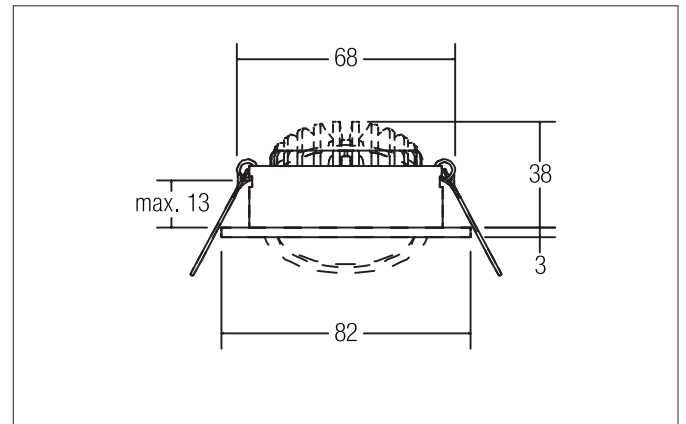

SEVEN-R LED recessed spot set, on/off switchable

Article no. 3836 1084

Light.
For Generations.**Tender**

LED recessed spot set, on/off switchable, Round. Toolless ceiling installation by installation springs. Ceiling cut-out \varnothing 68 mm, Installation depth 38 mm, Outer diameter 82 mm, Weight 0,149 kg. Reflector silver with rotationssymmetrical, deep, wide distributed light intensity. optimal light distribution due to a plastic, transparent cover. Luminous flux 770 lm, Power 1 x 7 W, Light colour neutral white, Correlated color temperature (CCT) 4.000 K, Colour rendering index CRI > 80, Rated life time L70/B50 at 25 °C: 50.000 h, Housing material: Aluminium / Polycarbonate, Colour: Black, Permissible ambient temperature (ta): -20 °C - +25 °C, Protection class (EN 61140): II, Degree of protection (DIN EN 60529): IP20, .With electronic driver, on/off switchable with integrated strain relief.

Product Benefits

- Round recessed spotlight made of solid aluminum with polycarbonate cover.
- Easy and tool-free mounting.
- CRI > 80.
- Low mounting depth 38 mm, diameter 82 mm, Ceiling cut-out 68 mm.
- Ceiling thickness maximum 13 mm.
- Large article variance with regard to housing color and color temperature.
- Switchable set - alternatively available in version for 350 mA and as dimmable (trailing-edge phase dimmer) set available.
- Alternatively available in square design.

SEVEN-R LED recessed spot set, on/off switchable

Article no. 3836 1084

Light.
For Generations.

Article data	
Article no.	38361084
GTIN	4251433928119
Series name	SEVEN-R
Short description	LED recessed spot set, on/off switchable
Material	Aluminium / Polycarbonate
Colour	Black
Type of surface	Matt
Shape	Round
Outer diameter	82 mm
Built-in diameter	68 mm
Installation depth	38 mm
Hight	3 mm
Weight	0.149 kg