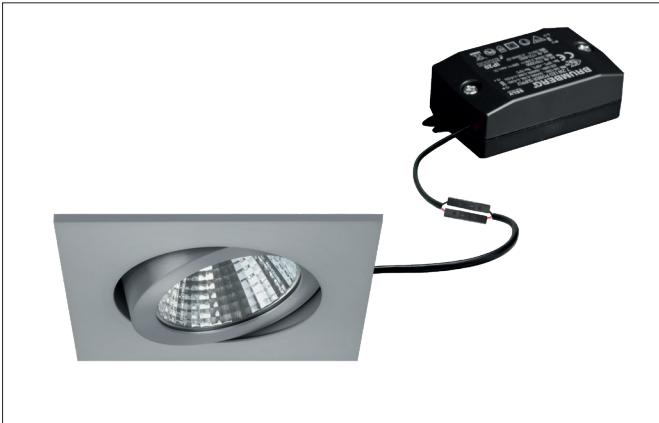

**SEVEN-S LED recessed spot set, on/off switchable**

Article no. 38364253

Light.  
For Generations.**Tender**

LED recessed spot set, on/off switchable, Square. Toolless ceiling installation by installation springs. Ceiling cut-out Ø 68 mm, Installation depth 38 mm, Length 82 mm, Width 82 mm, Weight 0,140 kg. Reflector silver with rotationssymmetrical, deep, wide distributed light intensity. optimal light distribution due to a plastic, transparent cover. Luminous flux 740 lm, Power 1 x 7 W, Light colour warm white, Correlated color temperature (CCT) 3.000 K, Colour rendering index CRI > 80, Rated life time L70/B50 at 25 °C: 50.000 h, Housing material: Aluminium / Polycarbonate, Colour: Alu, Permissible ambient temperature (ta): -20 °C - +25 °C, Protection class (EN 61140): II, Degree of protection (DIN EN 60529): IP20, .With electronic driver, on/off switchable with integrated strain relief.

**Product Benefits**

- Square recessed spotlight made of solid aluminum with polycarbonate cover.
- Easy and tool-free mounting.
- CRI > 80.
- Low mounting depth 38 mm, length 82 mm, width 82 mm, Ceiling cut-out 68 mm.
- Ceiling thickness maximum 13 mm.
- Large article variance in terms of housing color and color temperature.
- Switchable set - alternatively available in version for 350 mA and as dimmable (trailing-edge phase dimmer) set available.
- Alternatively available in round design.

**SEVEN-S LED recessed spot set, on/off switchable**

Article no. 38364253

Light.  
For Generations.

Article data	
Article no.	38364253
GTIN	4251433919513
Series name	SEVEN-S
Short description	LED recessed spot set, on/off switchable
Material	Aluminium / Polycarbonate
Colour	Alu
Type of surface	Matt
Shape	Square
Built-in diameter	68 mm
Installation depth	38 mm
Length	82 mm
Width	82 mm
Hight	3 mm
Weight	0.140 kg