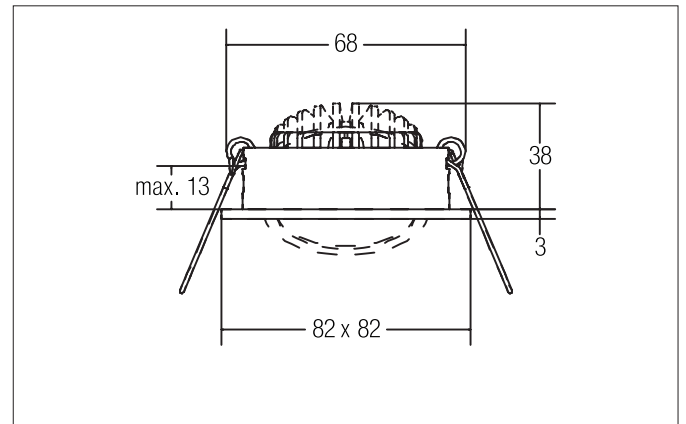

**SEVEN-S LED recessed spot set, on/off switchable**

Article no. 38364253

Light.  
For Generations.**Tender**

LED recessed spot set, on/off switchable, Square. Toolless ceiling installation by installation springs. Ceiling cut-out Ø 68 mm, Installation depth 38 mm, Length 82 mm, Width 82 mm, Weight 0,140 kg. Reflector silver with rotationssymmetrical, deep, wide distributed light intensity. optimal light distribution due to a plastic, transparent cover. Luminous flux 740 lm, Power 1 x 7 W, Light colour warm white, Correlated color temperature (CCT) 3.000 K, Colour rendering index CRI > 80, Rated life time L70/B50 at 25 °C: 50.000 h, Housing material: Aluminium / Polycarbonate, Colour: Alu, Permissible ambient temperature (ta): -20 °C - +25 °C, Protection class (EN 61140): II, Degree of protection (DIN EN 60529): IP20, .With electronic driver, on/off switchable with integrated strain relief.

**Product Benefits**

- Square recessed spotlight made of solid aluminum with polycarbonate cover.
- Easy and tool-free mounting.
- CRI > 80.
- Low mounting depth 38 mm, length 82 mm, width 82 mm, Ceiling cut-out 68 mm.
- Ceiling thickness maximum 13 mm.
- Large article variance in terms of housing color and color temperature.
- Switchable set - alternatively available in version for 350 mA and as dimmable (trailing-edge phase dimmer) set available.
- Alternatively available in round design.

**SEVEN-S LED recessed spot set, on/off switchable**

Article no. 38364253

Light.  
For Generations.

Article data	
Article no.	38364253
GTIN	4251433919513
Series name	SEVEN-S
Short description	LED recessed spot set, on/off switchable
Material	Aluminium / Polycarbonate
Colour	Alu
Type of surface	Matt
Shape	Square
Built-in diameter	68 mm
Installation depth	38 mm
Length	82 mm
Width	82 mm
Hight	3 mm
Weight	0.140 kg