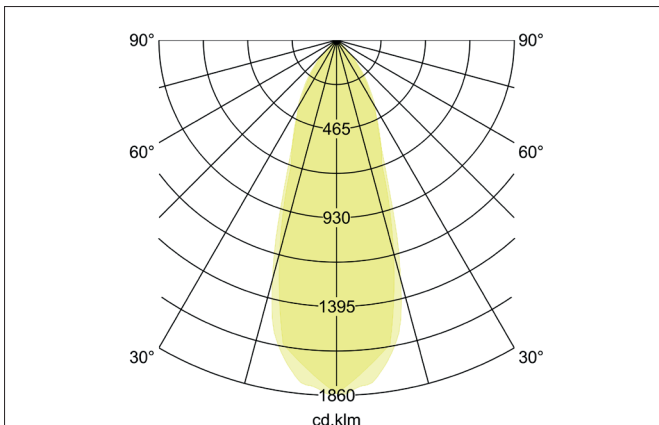

**SEVEN-S LED recessed spot set, on/off switchable**

Article no. 38364253

Light.  
For Generations.**Tender**

LED recessed spot set, on/off switchable, Square. Toolless ceiling installation by installation springs. Ceiling cut-out Ø 68 mm, Installation depth 38 mm, Length 82 mm, Width 82 mm, Weight 0,140 kg. Reflector silver with rotationssymmetrical, deep, wide distributed light intensity. optimal light distribution due to a plastic, transparent cover. Luminous flux 740 lm, Power 1 x 7 W, Light colour warm white, Correlated color temperature (CCT) 3.000 K, Colour rendering index CRI > 80, Rated life time L70/B50 at 25 °C: 50.000 h, Housing material: Aluminium / Polycarbonate, Colour: Alu, Permissible ambient temperature (ta): -20 °C - +25 °C, Protection class (EN 61140): II, Degree of protection (DIN EN 60529): IP20, .With electronic driver, on/off switchable with integrated strain relief.

**Product Benefits**

- Square recessed spotlight made of solid aluminum with polycarbonate cover.
- Easy and tool-free mounting.
- CRI > 80.
- Low mounting depth 38 mm, length 82 mm, width 82 mm, Ceiling cut-out 68 mm.
- Ceiling thickness maximum 13 mm.
- Large article variance in terms of housing color and color temperature.
- Switchable set - alternatively available in version for 350 mA and as dimmable (trailing-edge phase dimmer) set available.
- Alternatively available in round design.

Lighting technology	
Colour temperature	3.000 K
Light colour	White
Light output	Direct
Luminous flux	740 lm
System efficiency	106 lm/W
Colour rendering	CRI > 80
Reflector	High-gloss
Reflektorfarbe	silver
Beam angle	38°
Light sharing	Symmetric
Adjustable color temperature	No