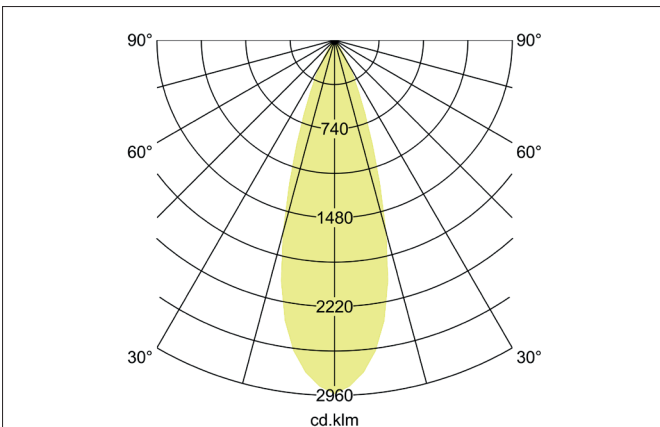

MINI LED track spotlight

Article no. 88393683

Light.
For Generations.

Tender
LED track spotlight, Round. Luminaire diameter 71.0 mm, Height 200.0 mm Weight 0.85 kg, with rotationssymmetrical, deep, wide distributed light intensity. Luminous flux 2.880 lm, Power 1 x 23 W, Light colour warm white, Correlated color temperature (CCT) 3.000 K, Colour rendering index CRI > 90, Housing material: Aluminium, Colour: Silver structure, Permissible ambient temperature (ta): -20 °C - +25 °C, Protection class (EN 61140): I, Degree of protection (DIN EN 60529): IP20, .With electronic driver, on/off switchable.

Article data	
Article no.	88393683
GTIN	4251433947462
Series name	MINI
Short description	LED track spotlight
Material	Aluminium
Colour	Silver
Type of surface	Structure
Shape	Round
Outer diameter	71 mm
Length	200 mm
Width	71 mm
Height	200 mm
Scope of delivery	incl. driver, switchable
Weight	0.850 kg

MINI LED track spotlight

Article no. 88393683

Light.
For Generations.

Lighting technology	
Colour temperature	3.000 K
Light colour	White
Luminous flux	2,880 lm
System efficiency	125 lm/W
Colour rendering	CRI > 90
Reflector	High-gloss
Beam angle	36°
Light sharing	Symmetric
Adjustable color temperature	No