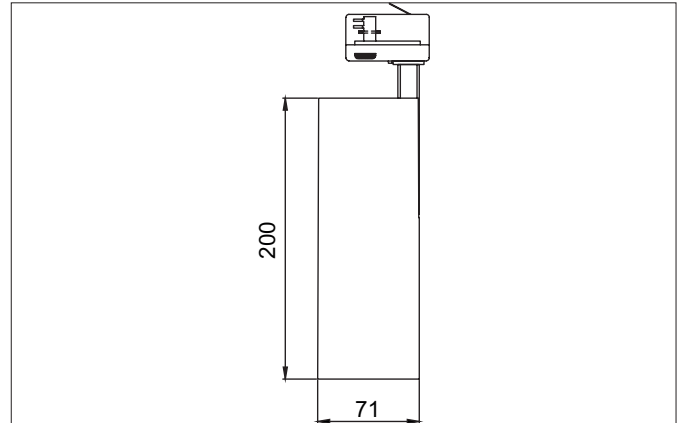

MINI LED track spotlight

Article no. 88393683

Light.
For Generations.

Tender
LED track spotlight, Round. Luminaire diameter 71.0 mm, Height 200.0 mm Weight 0.85 kg, with rotationssymmetrical, deep, wide distributed light intensity. Luminous flux 2.880 lm, Power 1 x 23 W, Light colour warm white, Correlated color temperature (CCT) 3.000 K, Colour rendering index CRI > 90, Housing material: Aluminium, Colour: Silver structure, Permissible ambient temperature (ta): -20 °C - +25 °C, Protection class (EN 61140): I, Degree of protection (DIN EN 60529): IP20, .With electronic driver, on/off switchable.

Article data	
Article no.	88393683
GTIN	4251433947462
Series name	MINI
Short description	LED track spotlight
Material	Aluminium
Colour	Silver
Type of surface	Structure
Shape	Round
Outer diameter	71 mm
Length	200 mm
Width	71 mm
Height	200 mm
Scope of delivery	incl. driver, switchable
Weight	0.850 kg

MINI LED track spotlight

Article no. 88393683

Light.
For Generations.

Lighting technology	
Colour temperature	3.000 K
Light colour	White
Luminous flux	2,880 lm
System efficiency	125 lm/W
Colour rendering	CRI > 90
Reflector	High-gloss
Beam angle	36°
Light sharing	Symmetric
Adjustable color temperature	No

Packing data	
Gross weight	1 kg
Length of packaging	295 mm
Packaging width	115 mm
Packaging height	165 mm
Disposal at end of life	This product must not be disposed of with household waste. You are obliged, to dispose of such electrical waste separately. By disposing of electrical waste and other old or defective electronics separately, you support recycling or other forms of re-use. In that way you help to take care and to avoid that harmful substances get into the environment.