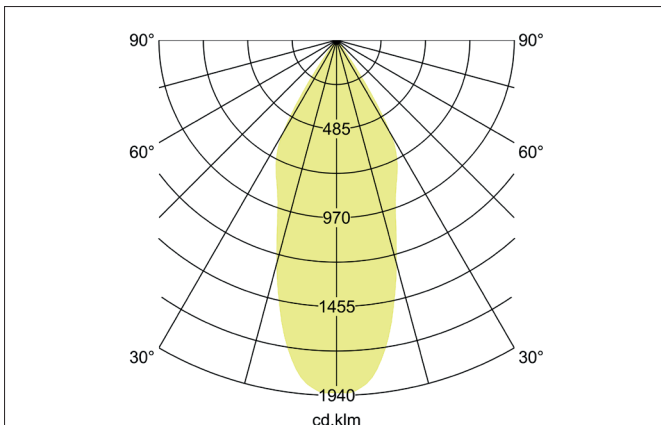

ARTEMIS MAXI LED recessed spotlight, on/off switchable
 Article no. 88274184

Light.
 For Generations.

Tender
 LED recessed spotlight, on/off switchable, Round. Ceiling cut-out Ø 170 mm, Installation depth 136 mm, Outer diameter 182 mm, Weight 1,300 kg, with rotationssymmetrical, deep, wide distributed light intensity. optimal light distribution due to a glass transparent cover. Luminous flux 5.180 lm, Power 1 x 41,5 W, Light colour neutral white, Correlated color temperature (CCT) 4.000 K, Colour rendering index CRI > 90, Housing material: Aluminium, Colour: Black structure, Permissible ambient temperature (ta): -20 °C - +25 °C, Protection class (EN 61140): II, Degree of protection (DIN EN 60529): IP20, .With electronic driver, on/off switchable.

Article data	
Article no.	88274184
GTIN	4251433975533
Series name	ARTEMIS MAXI
Short description	LED recessed spotlight, on/off switchable
Material	Aluminium
Colour	Black
Type of surface	Structure
Shape	Round
Outer diameter	182 mm
Built-in diameter	170 mm
Installation depth	136 mm
Weight	1.300 kg