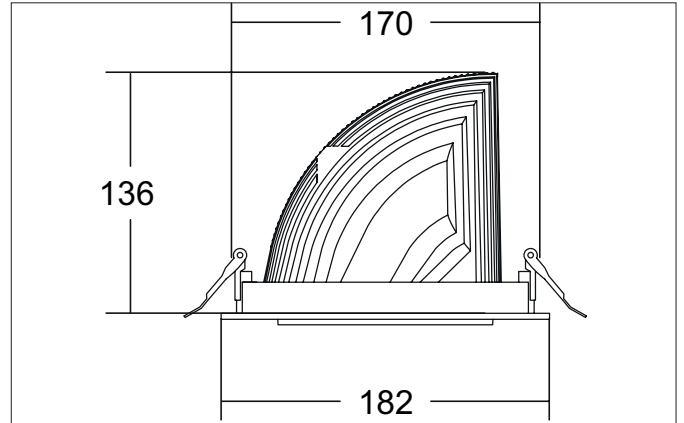

ARTEMIS MAXI LED recessed spotlight, DALI
 Article no. 88276184DA

Light.
 For Generations.

Tender
 LED recessed spotlight, DALI, Round. Ceiling cut-out Ø 170 mm, Installation depth 136 mm, Outer diameter 182 mm, with rotationssymmetrical, deep, wide distributed light intensity. optimal light distribution due to a glass transparent cover. Luminous flux 5.343 lm, Power 1 x 41,5 W, Light colour neutral white, Correlated color temperature (CCT) 4.000 K, Colour rendering index CRI > 90, Housing material: Aluminium, Colour: Black structure, Permissible ambient temperature (ta): -20 °C - +25 °C, Protection class (EN 61140): II, Degree of protection (DIN EN 60529): IP20, .With electronic driver, DALI dimmable.

Article data	
Article no.	88276184DA
GTIN	4251433988069
Series name	ARTEMIS MAXI
Short description	LED recessed spotlight, DALI
Material	Aluminium
Colour	Black
Type of surface	Structure
Shape	Round
Outer diameter	182 mm
Built-in diameter	170 mm
Installation depth	136 mm
Weight	N.N.