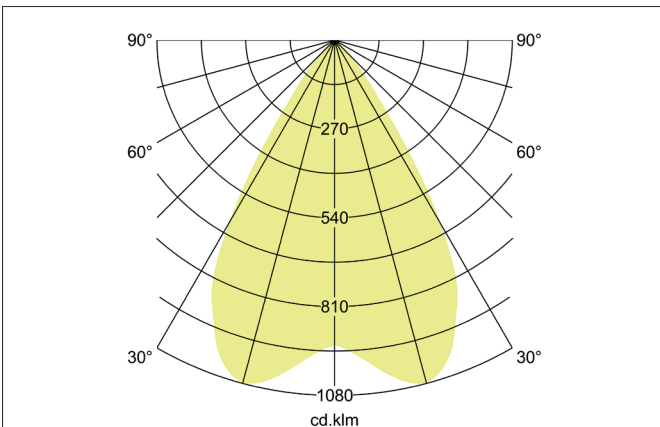

ARTEMIS MAXI LED recessed spotlight, DALI
 Article no. 88276184DA

Light.
 For Generations.

Tender
 LED recessed spotlight, DALI, Round. Ceiling cut-out Ø 170 mm, Installation depth 136 mm, Outer diameter 182 mm, with rotationssymmetrical, deep, wide distributed light intensity. optimal light distribution due to a glass transparent cover. Luminous flux 5.343 lm, Power 1 x 41,5 W, Light colour neutral white, Correlated color temperature (CCT) 4.000 K, Colour rendering index CRI > 90, Housing material: Aluminium, Colour: Black structure, Permissible ambient temperature (ta): -20 °C - +25 °C, Protection class (EN 61140): II, Degree of protection (DIN EN 60529): IP20, .With electronic driver, DALI dimmable.

Article data	
Article no.	88276184DA
GTIN	4251433988069
Series name	ARTEMIS MAXI
Short description	LED recessed spotlight, DALI
Material	Aluminium
Colour	Black
Type of surface	Structure
Shape	Round
Outer diameter	182 mm
Built-in diameter	170 mm
Installation depth	136 mm
Weight	N.N.