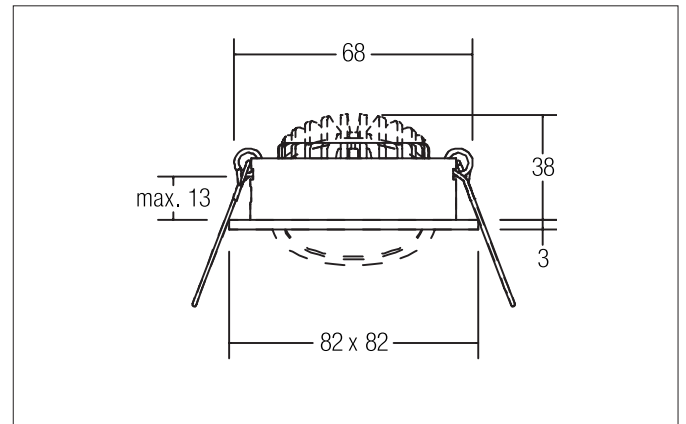

SEVEN-S LED recessed spot

Article no. 12262633

Light.
For Generations.**Tender**

LED recessed spot, Square. Toolless ceiling installation by installation springs. Ceiling cut-out \varnothing 68 mm, Installation depth 38 mm, Length 82 mm, Width 82 mm, Weight 0,124 kg, Reflector silver with rotationssymmetrical, deep, wide distributed light intensity. optimal light distribution due to a plastic, transparent cover. Luminous flux 740 lm, Power 1 x 7 W, Light colour warm white, Correlated color temperature (CCT) 2.700 K, Colour rendering index CRI > 80, Rated life time L70/B50 at 25 °C: 50.000 h, Housing material: Aluminium / Polycarbonate, Colour: Champagne, Permissible ambient temperature (ta): -20 °C - +25 °C, Protection class (EN 61140): III, Degree of protection (DIN EN 60529): IP20, .For connection to an external driver, which is not included in the scope of delivery of the luminaire. Depending on driver dimmable.

Product Benefits

- Square recessed spotlight made of solid aluminum with polycarbonate cover.
- Easy and tool-free mounting.
- CRI > 80.
- Low mounting depth 38 mm, length 82 mm, width 82 mm, Ceiling cut-out 68 mm.
- Ceiling thickness maximum 13 mm.
- Large article variance in terms of housing color and color temperature.
- Power supply with 350 mA.
- Also available as switchable or dimmable (trailing-edge phase dimmer) set.
- Alternatively available in round design.

SEVEN-S LED recessed spot

Article no. 12262633

Light.
For Generations.

Article data	
Article no.	12262633
GTIN	4250047796275
Series name	SEVEN-S
Short description	LED recessed spot
Material	Aluminium / Polycarbonate
Colour	Champagne
Type of surface	Matt
Shape	Square
Built-in diameter	68 mm
Installation depth	38 mm
Length	82 mm
Width	82 mm
Height	3 mm
Weight	0.124 kg