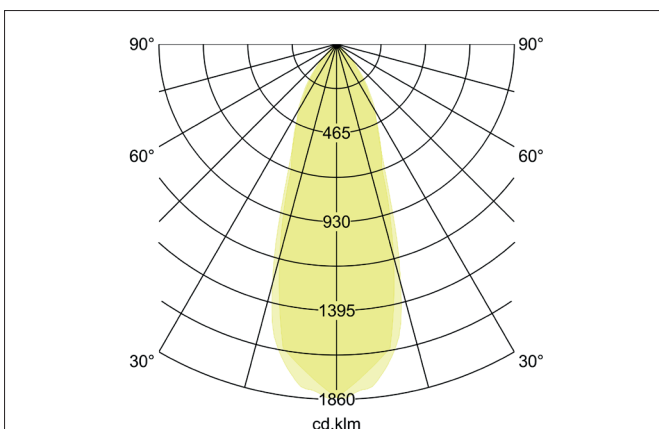

SEVEN-S LED recessed spot

Article no. 12262633

Light.
For Generations.**Tender**

LED recessed spot, Square. Toolless ceiling installation by installation springs. Ceiling cut-out \varnothing 68 mm, Installation depth 38 mm, Length 82 mm, Width 82 mm, Weight 0,124 kg, Reflector silver with rotationssymmetrical, deep, wide distributed light intensity. optimal light distribution due to a plastic, transparent cover. Luminous flux 740 lm, Power 1 x 7 W, Light colour warm white, Correlated color temperature (CCT) 2.700 K, Colour rendering index CRI > 80, Rated life time L70/B50 at 25 °C: 50.000 h, Housing material: Aluminium / Polycarbonate, Colour: Champagne, Permissible ambient temperature (ta): -20 °C - +25 °C, Protection class (EN 61140): III, Degree of protection (DIN EN 60529): IP20, .For connection to an external driver, which is not included in the scope of delivery of the luminaire. Depending on driver dimmable.

Product Benefits

- Square recessed spotlight made of solid aluminum with polycarbonate cover.
- Easy and tool-free mounting.
- CRI > 80.
- Low mounting depth 38 mm, length 82 mm, width 82 mm, Ceiling cut-out 68 mm.
- Ceiling thickness maximum 13 mm.
- Large article variance in terms of housing color and color temperature.
- Power supply with 350 mA.
- Also available as switchable or dimmable (trailing-edge phase dimmer) set.
- Alternatively available in round design.

Lighting technology	
Colour temperature	2.700 K
Light colour	White
Light output	Direct
Luminous flux	740 lm
System efficiency	106 lm/W
Colour rendering	CRI > 80
Reflector	High-gloss
Reflektorfarbe	silver
Beam angle	38°
Light sharing	Symmetric
Adjustable color temperature	No