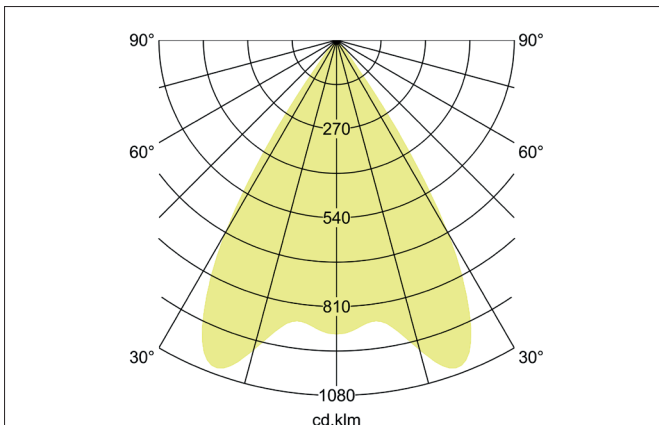

**ARTEMIS MIDI LED recessed spotlight, on/off switchable**

Article no. 88266184

Light.  
For Generations.**Tender**

LED recessed spotlight, on/off switchable, Round. Ceiling cut-out Ø 152 mm, Installation depth 128 mm, Outer diameter 164 mm, Weight 1,000 kg, with rotationssymmetrical, deep, wide distributed light intensity. optimal light distribution due to a glass transparent cover. Luminous flux 3.880 lm, Power 1 x 31,5 W, Light colour neutral white, Correlated color temperature (CCT) 4.000 K, Colour rendering index CRI > 90, Housing material: Aluminium, Colour: Black structure, Permissible ambient temperature (ta): -20 °C - +25 °C, Protection class (EN 61140): II, Degree of protection (DIN EN 60529): IP20, .With electronic driver, on/off switchable.

Article data	
Article no.	88266184
GTIN	4251433975380
Series name	ARTEMIS MIDI
Short description	LED recessed spotlight, on/off switchable
Material	Aluminium
Colour	Black
Type of surface	Structure
Shape	Round
Outer diameter	164 mm
Built-in diameter	152 mm
Installation depth	128 mm
Weight	1.000 kg