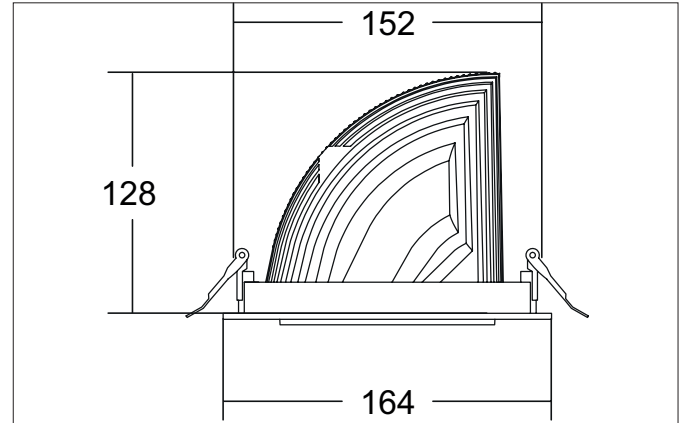

**ARTEMIS MIDI LED recessed spotlight, on/off switchable**

Article no. 88266184

Light.  
For Generations.**Tender**

LED recessed spotlight, on/off switchable, Round. Ceiling cut-out Ø 152 mm, Installation depth 128 mm, Outer diameter 164 mm, Weight 1,000 kg, with rotationssymmetrical, deep, wide distributed light intensity. optimal light distribution due to a glass transparent cover. Luminous flux 3.880 lm, Power 1 x 31,5 W, Light colour neutral white, Correlated color temperature (CCT) 4.000 K, Colour rendering index CRI > 90, Housing material: Aluminium, Colour: Black structure, Permissible ambient temperature (ta): -20 °C - +25 °C, Protection class (EN 61140): II, Degree of protection (DIN EN 60529): IP20, .With electronic driver, on/off switchable.

Article data	
Article no.	88266184
GTIN	4251433975380
Series name	ARTEMIS MIDI
Short description	LED recessed spotlight, on/off switchable
Material	Aluminium
Colour	Black
Type of surface	Structure
Shape	Round
Outer diameter	164 mm
Built-in diameter	152 mm
Installation depth	128 mm
Weight	1.000 kg

Packing data	
Gross weight	1.06 kg
Length of packaging	164 mm
Packaging width	164 mm
Packaging height	128 mm
Disposal at end of life	This product must not be disposed of with household waste. You are obliged, to dispose of such electrical waste separately. By disposing of electrical waste and other old or defective electronics separately, you support recycling or other forms of re-use. In that way you help to take care and to avoid that harmful substances get into the environment.