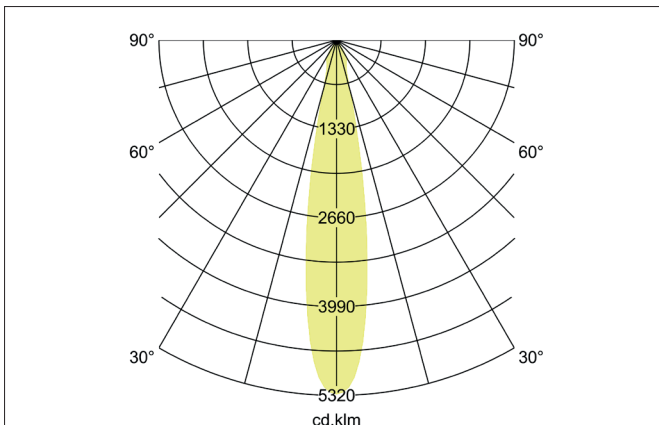

ARTEMIS MAXI LED recessed spotlight, on/off switchable

Article no. 88272184

Light.
For Generations.**Tender**

LED recessed spotlight, on/off switchable, Round. Ceiling cut-out Ø 170 mm, Installation depth 136 mm, Outer diameter 182 mm, Weight 1,300 kg, with rotationssymmetrical, deep, wide distributed light intensity. optimal light distribution due to a glass transparent cover. Luminous flux 5.199 lm, Power 1 x 41,5 W, Light colour neutral white, Correlated color temperature (CCT) 4.000 K, Colour rendering index CRI > 90, Housing material: Aluminium, Colour: Black structure, Permissible ambient temperature (ta): -20 °C - +25 °C, Protection class (EN 61140): II, Degree of protection (DIN EN 60529): IP20, .With electronic driver, on/off switchable.

Article data	
Article no.	88272184
GTIN	4251433975557
Series name	ARTEMIS MAXI
Short description	LED recessed spotlight, on/off switchable
Material	Aluminium
Colour	Black
Type of surface	Structure
Shape	Round
Outer diameter	182 mm
Built-in diameter	170 mm
Installation depth	136 mm
Weight	1.300 kg