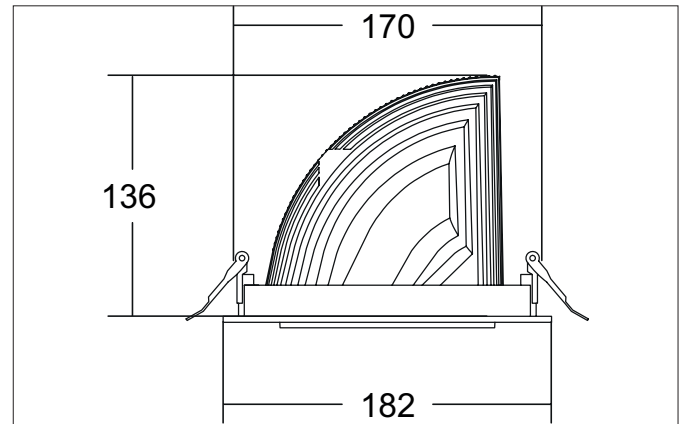

ARTEMIS MAXI LED recessed spotlight, on/off switchable

Article no. 88272184

Light.
For Generations.**Tender**

LED recessed spotlight, on/off switchable, Round. Ceiling cut-out Ø 170 mm, Installation depth 136 mm, Outer diameter 182 mm, Weight 1,300 kg, with rotationssymmetrical, deep, wide distributed light intensity. optimal light distribution due to a glass transparent cover. Luminous flux 5.199 lm, Power 1 x 41,5 W, Light colour neutral white, Correlated color temperature (CCT) 4.000 K, Colour rendering index CRI > 90, Housing material: Aluminium, Colour: Black structure, Permissible ambient temperature (ta): -20 °C - +25 °C, Protection class (EN 61140): II, Degree of protection (DIN EN 60529): IP20, .With electronic driver, on/off switchable.

Article data	
Article no.	88272184
GTIN	4251433975557
Series name	ARTEMIS MAXI
Short description	LED recessed spotlight, on/off switchable
Material	Aluminium
Colour	Black
Type of surface	Structure
Shape	Round
Outer diameter	182 mm
Built-in diameter	170 mm
Installation depth	136 mm
Weight	1.300 kg

Packing data	
Gross weight	1.37 kg
Length of packaging	182 mm
Packaging width	182 mm
Packaging height	136 mm
Disposal at end of life	This product must not be disposed of with household waste. You are obliged, to dispose of such electrical waste separately. By disposing of electrical waste and other old or defective electronics separately, you support recycling or other forms of re-use. In that way you help to take care and to avoid that harmful substances get into the environment.