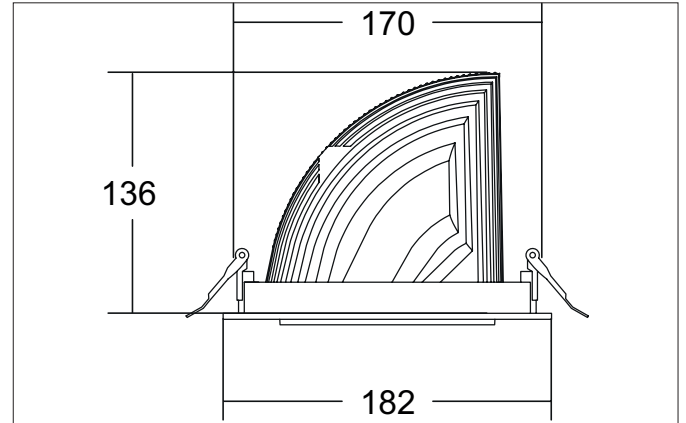

#### Tender

LED recessed spotlight, DALI, Round. Ceiling cut-out Ø 170 mm, Installation depth 136 mm, Outer diameter 182 mm, with rotationssymmetrical, deep, wide distributed light intensity. optimal light distribution due to a glass transparent cover. Luminous flux 5.180 lm, Power 1 x 41,5 W, Light colour neutral white, Correlated color temperature (CCT) 4.000 K, Colour rendering index CRI > 90, Housing material: Aluminium, Colour: Black structure, Permissible ambient temperature (ta): -20 °C - +25 °C, Protection class (EN 61140): II, Degree of protection (DIN EN 60529): IP20, .With electronic driver, DALI dimmable.

Article data	
Article no.	88274184DA
GTIN	4251433988052
Series name	ARTEMIS MAXI
Short description	LED recessed spotlight, DALI
Material	Aluminium
Colour	Black
Type of surface	Structure
Shape	Round
Outer diameter	182 mm
Built-in diameter	170 mm
Installation depth	136 mm
Weight	N.N.