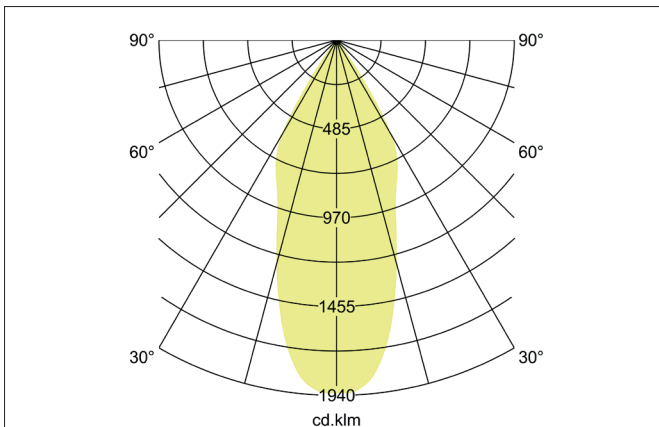

#### Tender

LED recessed spotlight, DALI, Round. Ceiling cut-out Ø 170 mm, Installation depth 136 mm, Outer diameter 182 mm, with rotationssymmetrical, deep, wide distributed light intensity. optimal light distribution due to a glass transparent cover. Luminous flux 5.180 lm, Power 1 x 41,5 W, Light colour neutral white, Correlated color temperature (CCT) 4.000 K, Colour rendering index CRI > 90, Housing material: Aluminium, Colour: Black structure, Permissible ambient temperature (ta): -20 °C - +25 °C, Protection class (EN 61140): II, Degree of protection (DIN EN 60529): IP20, .With electronic driver, DALI dimmable.

Article data	
Article no.	88274184DA
GTIN	4251433988052
Series name	ARTEMIS MAXI
Short description	LED recessed spotlight, DALI
Material	Aluminium
Colour	Black
Type of surface	Structure
Shape	Round
Outer diameter	182 mm
Built-in diameter	170 mm
Installation depth	136 mm
Weight	N.N.