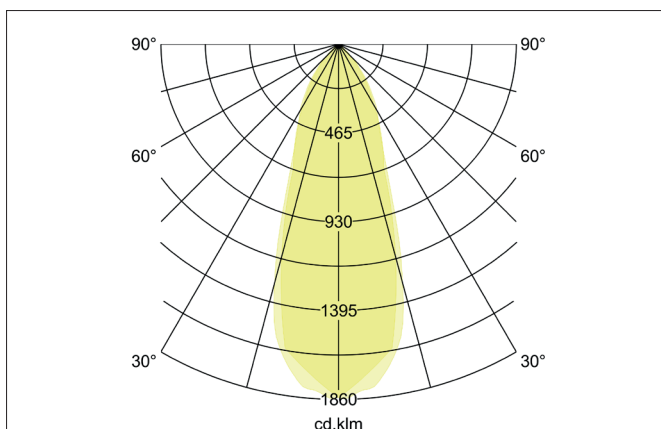

SEVEN-S LED recessed spot set, on/off switchable

Article no. 38262633

Light.
For Generations.**Tender**

LED recessed spot set, on/off switchable, Square. Toolless ceiling installation by installation springs. Ceiling cut-out \varnothing 68 mm, Installation depth 38 mm, Length 82 mm, Width 82 mm, Weight 0,214 kg. Reflector silver with rotationssymmetrical, deep, wide distributed light intensity. optimal light distribution due to a plastic, transparent cover. Luminous flux 740 lm, Power 1 x 7 W, System Efficiency 106 lm/W, Light colour warm white, Correlated color temperature (CCT) 2.700 K, Colour rendering index CRI > 80, Rated life time L70/B50 at 25 °C: 50.000 h, Housing material: Aluminium / Polycarbonate, Colour: Champagne, Permissible ambient temperature (ta): -20 °C - +25 °C, Protection class (EN 61140): II, Degree of protection (DIN EN 60529): IP20, .With electronic driver, on/off switchable with integrated strain relief.

Product Benefits

- Square recessed spotlight made of solid aluminum with polycarbonate cover.
- Easy and tool-free mounting.
- CRI > 80.
- Low mounting depth 38 mm, length 82 mm, width 82 mm, Ceiling cut-out 68 mm.
- Ceiling thickness maximum 13 mm.
- Large article variance in terms of housing color and color temperature.
- Switchable set - alternatively available in version for 350 mA and as dimmable (trailing-edge phase dimmer) set available.
- Alternatively available in round design.

SEVEN-S LED recessed spot set, on/off switchable

Article no. 38262633

Light.
For Generations.

Article data	
Article no.	38262633
GTIN	4251433919049
Series name	SEVEN-S
Short description	LED recessed spot set, on/off switchable
Material	Aluminium / Polycarbonate
Colour	Champagne
Type of surface	Matt
Shape	Square
Built-in diameter	68 mm
Installation depth	38 mm
Length	82 mm
Width	82 mm
Hight	3 mm
Weight	0.214 kg
stamp	MM, UKCA