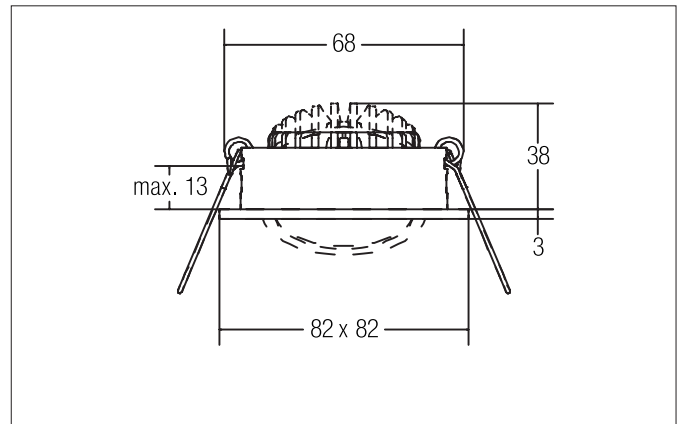

SEVEN-S LED recessed spot set, on/off switchable

Article no. 38262633

Light.
For Generations.**Tender**

LED recessed spot set, on/off switchable, Square. Toolless ceiling installation by installation springs. Ceiling cut-out \varnothing 68 mm, Installation depth 38 mm, Length 82 mm, Width 82 mm, Weight 0,214 kg. Reflector silver with rotationssymmetrical, deep, wide distributed light intensity. optimal light distribution due to a plastic, transparent cover. Luminous flux 740 lm, Power 1 x 7 W, System Efficiency 106 lm/W, Light colour warm white, Correlated color temperature (CCT) 2.700 K, Colour rendering index CRI > 80, Rated life time L70/B50 at 25 °C: 50.000 h, Housing material: Aluminium / Polycarbonate, Colour: Champagne, Permissible ambient temperature (ta): -20 °C - +25 °C, Protection class (EN 61140): II, Degree of protection (DIN EN 60529): IP20, .With electronic driver, on/off switchable with integrated strain relief.

Product Benefits

- Square recessed spotlight made of solid aluminum with polycarbonate cover.
- Easy and tool-free mounting.
- CRI > 80.
- Low mounting depth 38 mm, length 82 mm, width 82 mm, Ceiling cut-out 68 mm.
- Ceiling thickness maximum 13 mm.
- Large article variance in terms of housing color and color temperature.
- Switchable set - alternatively available in version for 350 mA and as dimmable (trailing-edge phase dimmer) set available.
- Alternatively available in round design.

SEVEN-S LED recessed spot set, on/off switchable

Article no. 38262633

Light.
For Generations.

Article data	
Article no.	38262633
GTIN	4251433919049
Series name	SEVEN-S
Short description	LED recessed spot set, on/off switchable
Material	Aluminium / Polycarbonate
Colour	Champagne
Type of surface	Matt
Shape	Square
Built-in diameter	68 mm
Installation depth	38 mm
Length	82 mm
Width	82 mm
Hight	3 mm
Weight	0.214 kg
stamp	MM, UKCA