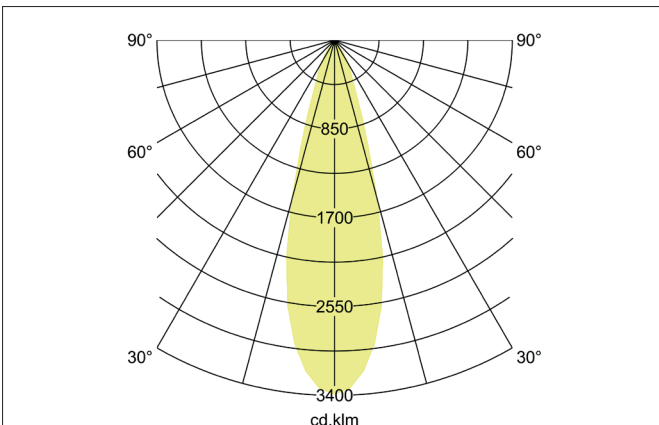

**ARTEMIS MAXI LED recessed spotlight, on/off switchable**  
 Article no. 88273184

Light.  
 For Generations.

**Tender**

LED recessed spotlight, on/off switchable, Round. Ceiling cut-out Ø 170 mm, Installation depth 136 mm, Outer diameter 182 mm, Weight 1,300 kg, with rotationssymmetrical, deep, wide distributed light intensity. optimal light distribution due to a glass transparent cover. Luminous flux 5.259 lm, Power 1 x 41,5 W, Light colour neutral white, Correlated color temperature (CCT) 4.000 K, Colour rendering index CRI > 90, Housing material: Aluminium, Colour: Black structure, Permissible ambient temperature (ta): -20 °C - +25 °C, Protection class (EN 61140): II, Degree of protection (DIN EN 60529): IP20, .With electronic driver, on/off switchable.

Article data	
Article no.	88273184
GTIN	4251433975526
Series name	ARTEMIS MAXI
Short description	LED recessed spotlight, on/off switchable
Material	Aluminium
Colour	Black
Type of surface	Structure
Shape	Round
Outer diameter	182 mm
Built-in diameter	170 mm
Installation depth	136 mm
Weight	1.300 kg