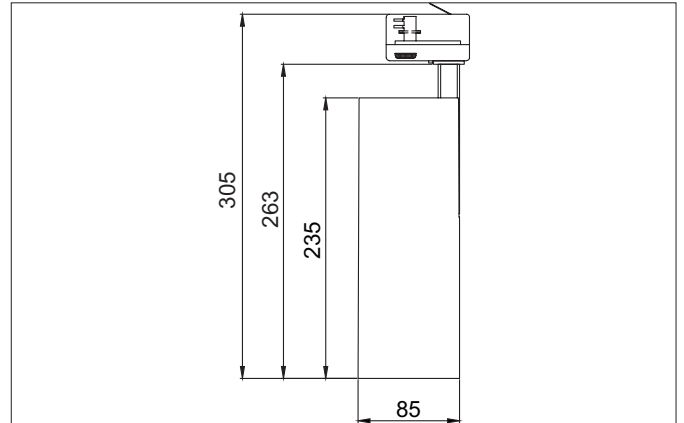

MAXI LED track spotlight

Article no. 88397683

Light.
For Generations.**Tender**

LED track spotlight, Round. Luminaire diameter 85.0 mm, Height 263.0 mm Weight 1.269 kg, with rotationssymmetrical, deep, wide distributed light intensity. Luminous flux 4.010 lm, Power 1 x 31,5 W, Light colour warm white, Correlated color temperature (CCT) 3.000 K, Colour rendering index CRI > 90, Housing material: Aluminium, Colour: Silver structure, Permissible ambient temperature (ta): -20 °C - +25 °C, Protection class (EN 61140): I, Degree of protection (DIN EN 60529): IP20, .With electronic driver, on/off switchable.

Article data	
Article no.	88397683
GTIN	4251433947493
Series name	MAXI
Short description	LED track spotlight
Material	Aluminium
Colour	Silver
Type of surface	Structure
Shape	Round
Outer diameter	85 mm
Length	235 mm
Width	85 mm
Height	263 mm
Scope of delivery	incl. driver, switchable
Weight	1.269 kg

MAXI LED track spotlight

Article no. 88397683

Light.
For Generations.

Lighting technology	
Colour temperature	3.000 K
Light colour	White
Luminous flux	4,010 lm
System efficiency	127 lm/W
Colour rendering	CRI > 90
Reflector	High-gloss
Beam angle	30°
Light sharing	Symmetric
Adjustable color temperature	No

Packing data	
Gross weight	1.395 kg
Length of packaging	300 mm
Packaging width	200 mm
Packaging height	150 mm
Disposal at end of life	This product must not be disposed of with household waste. You are obliged, to dispose of such electrical waste separately. By disposing of electrical waste and other old or defective electronics separately, you support recycling or other forms of re-use. In that way you help to take care and to avoid that harmful substances get into the environment.