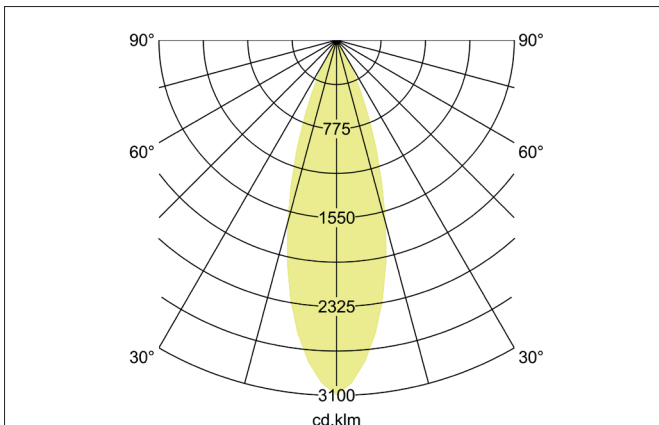

MAXI LED track spotlight

Article no. 88397683

Light.
For Generations.**Tender**

LED track spotlight, Round. Luminaire diameter 85.0 mm, Height 263.0 mm Weight 1.269 kg, with rotationssymmetrical, deep, wide distributed light intensity. Luminous flux 4.010 lm, Power 1 x 31,5 W, Light colour warm white, Correlated color temperature (CCT) 3.000 K, Colour rendering index CRI > 90, Housing material: Aluminium, Colour: Silver structure, Permissible ambient temperature (ta): -20 °C - +25 °C, Protection class (EN 61140): I, Degree of protection (DIN EN 60529): IP20, .With electronic driver, on/off switchable.

Article data	
Article no.	88397683
GTIN	4251433947493
Series name	MAXI
Short description	LED track spotlight
Material	Aluminium
Colour	Silver
Type of surface	Structure
Shape	Round
Outer diameter	85 mm
Length	235 mm
Width	85 mm
Height	263 mm
Scope of delivery	incl. driver, switchable
Weight	1.269 kg

MAXI LED track spotlight

Article no. 88397683

Light.
For Generations.

Lighting technology	
Colour temperature	3.000 K
Light colour	White
Luminous flux	4,010 lm
System efficiency	127 lm/W
Colour rendering	CRI > 90
Reflector	High-gloss
Beam angle	30°
Light sharing	Symmetric
Adjustable color temperature	No