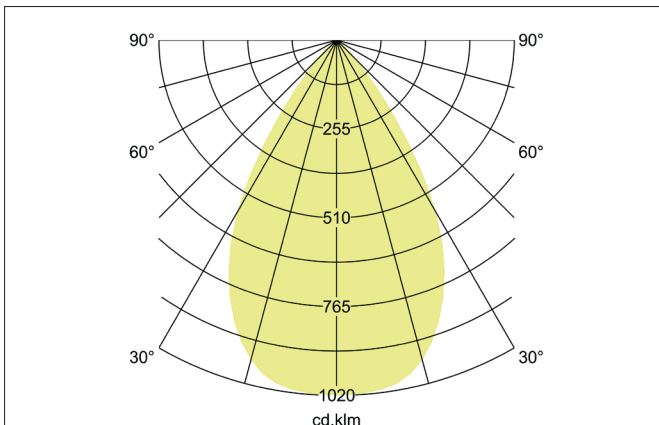

**ARTEMIS MINI LED recessed spotlight, on/off switchable**

Article no. 88256184

Light.  
For Generations.**Tender**

LED recessed spotlight, on/off switchable, Round. Ceiling cut-out Ø 138 mm, Installation depth 113 mm, Outer diameter 150 mm, Weight 0,900 kg, with rotationssymmetrical, deep, wide distributed light intensity. optimal light distribution due to a glass transparent cover. Luminous flux 3.521 lm, Power 1 x 27 W, Light colour neutral white, Correlated color temprature (CCT) 4.000 K, Colour rendering index CRI > 90, Housing material: Aluminium, Colour: Black structure, Permissible ambient temperature (ta): -20 °C - +25 °C, Protection class (EN 61140): II, Degree of protection (DIN EN 60529): IP20, .With electronic driver, on/off switchable.

Article data	
Article no.	88256184
GTIN	4251433975410
Series name	ARTEMIS MINI
Short description	LED recessed spotlight, on/off switchable
Material	Aluminium
Colour	Black
Type of surface	Structure
Shape	Round
Outer diameter	150 mm
Built-in diameter	138 mm
Installation depth	113 mm
Weight	0.900 kg