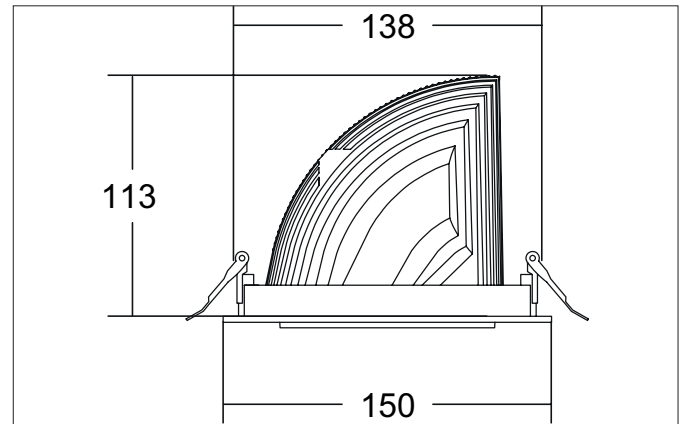

**ARTEMIS MINI LED recessed spotlight, on/off switchable**

Article no. 88256184

Light.  
For Generations.**Tender**

LED recessed spotlight, on/off switchable, Round. Ceiling cut-out Ø 138 mm, Installation depth 113 mm, Outer diameter 150 mm, Weight 0,900 kg, with rotationssymmetrical, deep, wide distributed light intensity. optimal light distribution due to a glass transparent cover. Luminous flux 3.521 lm, Power 1 x 27 W, Light colour neutral white, Correlated color temprature (CCT) 4.000 K, Colour rendering index CRI > 90, Housing material: Aluminium, Colour: Black structure, Permissible ambient temperature (ta): -20 °C - +25 °C, Protection class (EN 61140): II, Degree of protection (DIN EN 60529): IP20, .With electronic driver, on/off switchable.

Article data	
Article no.	88256184
GTIN	4251433975410
Series name	ARTEMIS MINI
Short description	LED recessed spotlight, on/off switchable
Material	Aluminium
Colour	Black
Type of surface	Structure
Shape	Round
Outer diameter	150 mm
Built-in diameter	138 mm
Installation depth	113 mm
Weight	0.900 kg

**ARTEMIS MINI LED recessed spotlight, on/off switchable**

Article no. 88256184

Light.  
For Generations.

Lighting technology	
Colour temperature	4.000 K
Light colour	White
Light output	Direct
Luminous flux	3,521 lm
System efficiency	130 lm/W
Colour rendering	CRI > 90
Reflector	High-gloss
Beam angle	60°
Light sharing	Symmetric

Packing data	
Gross weight	0.95 kg
Length of packaging	150 mm
Packaging width	150 mm
Packaging height	113 mm
Disposal at end of life	This product must not be disposed of with household waste. You are obliged, to dispose of such electrical waste separately. By disposing of electrical waste and other old or defective electronics separately, you support recycling or other forms of re-use. In that way you help to take care and to avoid that harmful substances get into the environment.