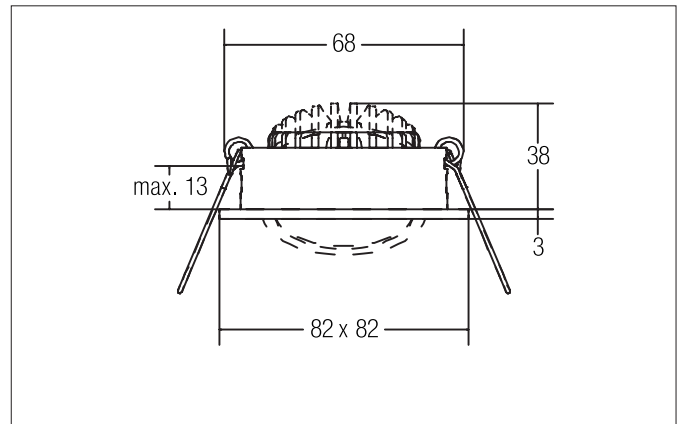

SEVEN-S LED recessed spot set, on/off switchable

Article no. 38364633

Light.
For Generations.**Tender**

LED recessed spot set, on/off switchable, Square. Toolless ceiling installation by installation springs. Ceiling cut-out \varnothing 68 mm, Installation depth 38 mm, Length 82 mm, Width 82 mm, Weight 0,140 kg, Reflector silver with rotationssymmetrical, deep, wide distributed light intensity. optimal light distribution due to a plastic, transparent cover. Luminous flux 740 lm, Power 1 x 7 W, System Efficiency 106 lm/W, Light colour warm white, Correlated color temperature (CCT) 3.000 K, Colour rendering index CRI > 80, Rated life time L70/B50 at 25 °C: 50000 h, Housing material: Aluminium / Polycarbonate, Colour: Champagne, Permissible ambient temperature (ta): -20 °C - +25 °C, Protection class (EN 61140): II, Degree of protection (DIN EN 60529): IP20. With electronic driver, on/off switchable with integrated strain relief.

Product Benefits

- Square recessed spotlight made of solid aluminum with polycarbonate cover.
- Easy and tool-free mounting.
- CRI > 80.
- Low mounting depth 38 mm, length 82 mm, width 82 mm, Ceiling cut-out 68 mm.
- Ceiling thickness maximum 13 mm.
- Large article variance in terms of housing color and color temperature.
- Switchable set - alternatively available in version for 350 mA and as dimmable (trailing-edge phase dimmer) set available.
- Alternatively available in round design.

SEVEN-S LED recessed spot set, on/off switchable

Article no. 38364633

Light.
For Generations.

Article data	
Article no.	38364633
GTIN	4251433919100
Series name	SEVEN-S
Short description	LED recessed spot set, on/off switchable
Material	Aluminium / Polycarbonate
Colour	Champagne
Type of surface	Matt
Shape	Square
Built-in diameter	68 mm
Installation depth	38 mm
Length	82 mm
Width	82 mm
Height	3 mm
Weight	0.140 kg