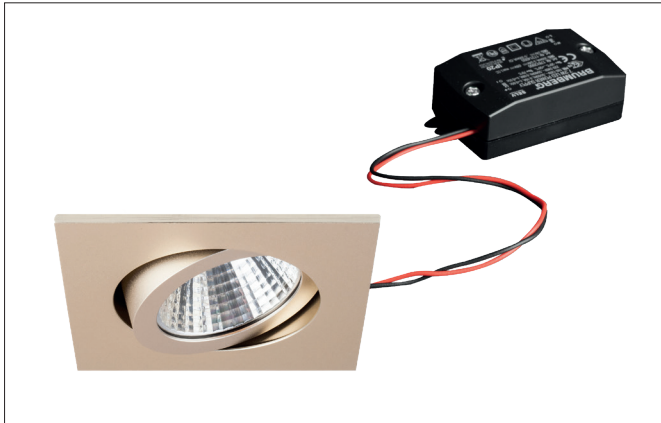

SEVEN-S LED recessed spot set, on/off switchable

Article no. 38364633

Light.
For Generations.**Tender**

LED recessed spot set, on/off switchable, Square. Toolless ceiling installation by installation springs. Ceiling cut-out \varnothing 68 mm, Installation depth 38 mm, Length 82 mm, Width 82 mm, Weight 0,140 kg, Reflector silver with rotationssymmetrical, deep, wide distributed light intensity. optimal light distribution due to a plastic, transparent cover. Luminous flux 740 lm, Power 1 x 7 W, System Efficiency 106 lm/W, Light colour warm white, Correlated color temperature (CCT) 3.000 K, Colour rendering index CRI > 80, Rated life time L70/B50 at 25 °C: 50000 h, Housing material: Aluminium / Polycarbonate, Colour: Champagne, Permissible ambient temperature (ta): -20 °C - +25 °C, Protection class (EN 61140): II, Degree of protection (DIN EN 60529): IP20. With electronic driver, on/off switchable with integrated strain relief.

Product Benefits

- Square recessed spotlight made of solid aluminum with polycarbonate cover.
- Easy and tool-free mounting.
- CRI > 80.
- Low mounting depth 38 mm, length 82 mm, width 82 mm, Ceiling cut-out 68 mm.
- Ceiling thickness maximum 13 mm.
- Large article variance in terms of housing color and color temperature.
- Switchable set - alternatively available in version for 350 mA and as dimmable (trailing-edge phase dimmer) set available.
- Alternatively available in round design.

SEVEN-S LED recessed spot set, on/off switchable

Article no. 38364633

Light.
For Generations.

Article data	
Article no.	38364633
GTIN	4251433919100
Series name	SEVEN-S
Short description	LED recessed spot set, on/off switchable
Material	Aluminium / Polycarbonate
Colour	Champagne
Type of surface	Matt
Shape	Square
Built-in diameter	68 mm
Installation depth	38 mm
Length	82 mm
Width	82 mm
Height	3 mm
Weight	0.140 kg