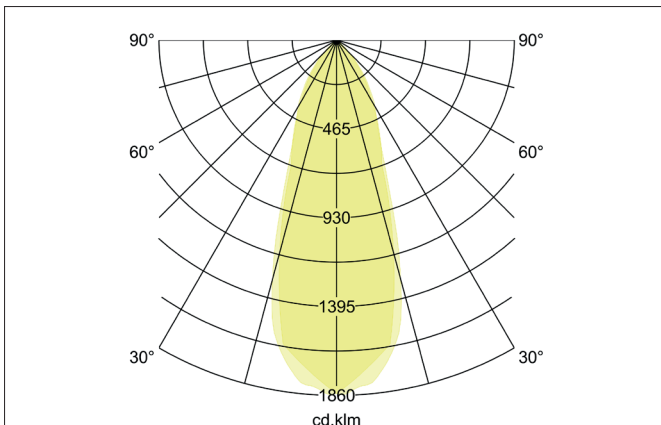

SEVEN-S LED recessed spot set, on/off switchable

Article no. 38364633

Light.
For Generations.**Tender**

LED recessed spot set, on/off switchable, Square. Toolless ceiling installation by installation springs. Ceiling cut-out \varnothing 68 mm, Installation depth 38 mm, Length 82 mm, Width 82 mm, Weight 0,140 kg, Reflector silver with rotationssymmetrical, deep, wide distributed light intensity. optimal light distribution due to a plastic, transparent cover. Luminous flux 740 lm, Power 1 x 7 W, System Efficiency 106 lm/W, Light colour warm white, Correlated color temperature (CCT) 3.000 K, Colour rendering index CRI > 80, Rated life time L70/B50 at 25 °C: 50000 h, Housing material: Aluminium / Polycarbonate, Colour: Champagne, Permissible ambient temperature (ta): -20 °C - +25 °C, Protection class (EN 61140): II, Degree of protection (DIN EN 60529): IP20. With electronic driver, on/off switchable with integrated strain relief.

Product Benefits

- Square recessed spotlight made of solid aluminum with polycarbonate cover.
- Easy and tool-free mounting.
- CRI > 80.
- Low mounting depth 38 mm, length 82 mm, width 82 mm, Ceiling cut-out 68 mm.
- Ceiling thickness maximum 13 mm.
- Large article variance in terms of housing color and color temperature.
- Switchable set - alternatively available in version for 350 mA and as dimmable (trailing-edge phase dimmer) set available.
- Alternatively available in round design.

Lighting technology	
Colour temperature	3.000 K
Light colour	White
Light output	Direct
Luminous flux	740 lm
System efficiency	106 lm/W
Colour rendering	CRI > 80
Reflector	High-gloss
Reflektorfarbe	silver
Beam angle	38°
Light sharing	Symmetric