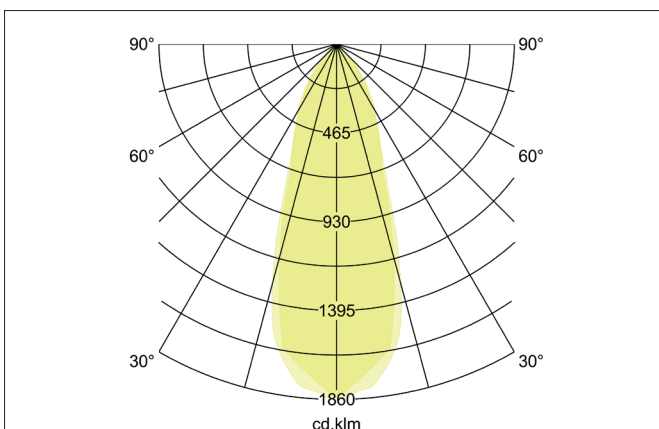

SEVEN-S LED recessed spot set, on/off switchable

Article no. 38262643

Light.
For Generations.**Tender**

LED recessed spot set, on/off switchable, Square. Toolless ceiling installation by installation springs. Ceiling cut-out \varnothing 68 mm, Installation depth 38 mm, Length 82 mm, Width 82 mm, Weight 0,214 kg. Reflector silver with rotationssymmetrical, deep, wide distributed light intensity. optimal light distribution due to a plastic, transparent cover. Luminous flux 740 lm, Power 1 x 7 W, System Efficiency 106 lm/W, Light colour warm white, Correlated color temperature (CCT) 2.700 K, Colour rendering index CRI > 80, Rated life time L70/B50 at 25 °C: 50.000 h, Housing material: Aluminium / Polycarbonate, Colour: Titanium, Permissible ambient temperature (ta): -20 °C - +25 °C, Protection class (EN 61140): II, Degree of protection (DIN EN 60529): IP20, .With electronic driver, on/off switchable with integrated strain relief.

Product Benefits

- Square recessed spotlight made of solid aluminum with polycarbonate cover.
- Easy and tool-free mounting.
- CRI > 80.
- Low mounting depth 38 mm, length 82 mm, width 82 mm, Ceiling cut-out 68 mm.
- Ceiling thickness maximum 13 mm.
- Large article variance in terms of housing color and color temperature.
- Switchable set - alternatively available in version for 350 mA and as dimmable (trailing-edge phase dimmer) set available.
- Alternatively available in round design.

Lighting technology	
Colour temperature	2.700 K
Light colour	White
Light output	Direct
Luminous flux	740 lm
System efficiency	106 lm/W
Colour rendering	CRI > 80
Reflector	High-gloss
Reflector colour	silver
Beam angle	38°
Light sharing	Symmetric
Adjustable color temperature	No