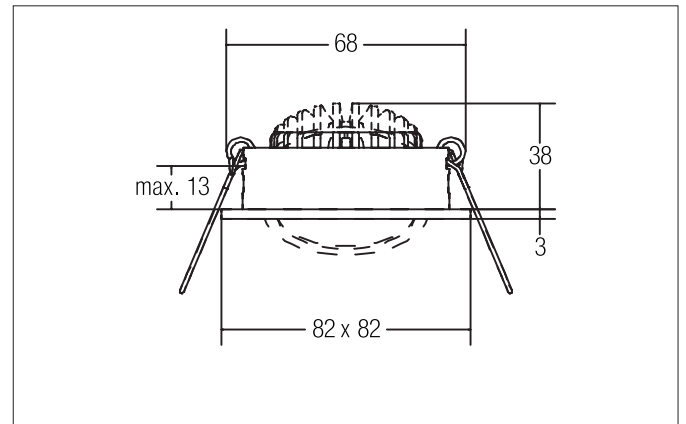

SEVEN-S LED recessed spot set, on/off switchable

Article no. 38262643

Light.
For Generations.**Tender**

LED recessed spot set, on/off switchable, Square. Toolless ceiling installation by installation springs. Ceiling cut-out \varnothing 68 mm, Installation depth 38 mm, Length 82 mm, Width 82 mm, Weight 0,214 kg. Reflector silver with rotationssymmetrical, deep, wide distributed light intensity. optimal light distribution due to a plastic, transparent cover. Luminous flux 740 lm, Power 1 x 7 W, System Efficiency 106 lm/W, Light colour warm white, Correlated color temperature (CCT) 2.700 K, Colour rendering index CRI > 80, Rated life time L70/B50 at 25 °C: 50.000 h, Housing material: Aluminium / Polycarbonate, Colour: Titanium, Permissible ambient temperature (ta): -20 °C - +25 °C, Protection class (EN 61140): II, Degree of protection (DIN EN 60529): IP20, .With electronic driver, on/off switchable with integrated strain relief.

Product Benefits

- Square recessed spotlight made of solid aluminum with polycarbonate cover.
- Easy and tool-free mounting.
- CRI > 80.
- Low mounting depth 38 mm, length 82 mm, width 82 mm, Ceiling cut-out 68 mm.
- Ceiling thickness maximum 13 mm.
- Large article variance in terms of housing color and color temperature.
- Switchable set - alternatively available in version for 350 mA and as dimmable (trailing-edge phase dimmer) set available.
- Alternatively available in round design.

SEVEN-S LED recessed spot set, on/off switchable

Article no. 38262643

Light.
For Generations.

Article data	
Article no.	38262643
GTIN	4251433920687
Series name	SEVEN-S
Short description	LED recessed spot set, on/off switchable
Material	Aluminium / Polycarbonate
Colour	Titanium
Type of surface	Matt
Shape	Square
Built-in diameter	68 mm
Installation depth	38 mm
Length	82 mm
Width	82 mm
Hight	3 mm
Weight	0.214 kg
stamp	MM, UKCA