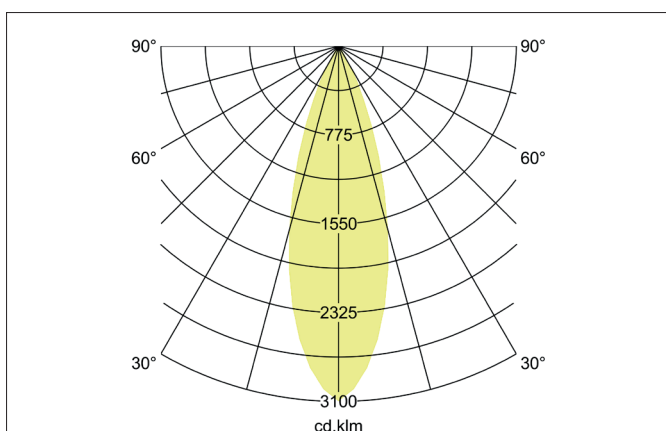

MAXI LED track spotlight

Article no. 88397684

Light.
For Generations.

Tender

LED track spotlight, Round.Luminaire diameter 85.0 mm, Hight 263.0 mm Weight 1.269 kg, with rotattionssymmetrical, deep, wide distributed light intensity.Luminous flux 4.050 lm, Power 1 x 31,5 W, Light colour neutral white, Correlated color temperature (CCT) 4.000 K, Colour rendering index CRI > 90, Housing material: Aluminium, Colour: Silver structure, Permissible ambient temperature (ta): -20 °C - +25 °C, Protection class (EN 61140): I, Degree of protection (DIN EN 60529): IP20, .With electronic driver, on/off switchable.

Article data	
Article no.	88397684
GTIN	4251433947509
Series name	MAXI
Short description	LED track spotlight
Material	Aluminium
Colour	Silver
Type of surface	Structure
Shape	Round
Outer diameter	85 mm
Length	235 mm
Width	85 mm
Hight	263 mm
Scope of delivery	incl. driver, switchable
Weight	1.269 kg

MAXI LED track spotlight

Article no. 88397684

Light.
For Generations.

Lighting technology	
Colour temperature	4.000 K
Light colour	White
Luminous flux	4,050 lm
System efficiency	129 lm/W
Colour rendering	CRI > 90
Reflector	High-gloss
Beam angle	30°
Light sharing	Symmetric
Adjustable color temperature	No