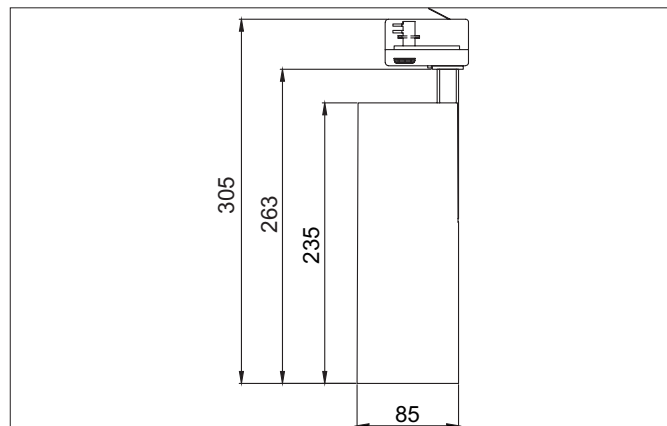

MAXI LED track spotlight

Article no. 88397684

Light.
For Generations.

Tender

LED track spotlight, Round.Luminaire diameter 85.0 mm, Hight 263.0 mm Weight 1.269 kg, with rotattionssymmetrical, deep, wide distributed light intensity.Luminous flux 4.050 lm, Power 1 x 31,5 W, Light colour neutral white, Correlated color temperature (CCT) 4.000 K, Colour rendering index CRI > 90, Housing material: Aluminium, Colour: Silver structure, Permissible ambient temperature (ta): -20 °C - +25 °C, Protection class (EN 61140): I, Degree of protection (DIN EN 60529): IP20, .With electronic driver, on/off switchable.

Article data	
Article no.	88397684
GTIN	4251433947509
Series name	MAXI
Short description	LED track spotlight
Material	Aluminium
Colour	Silver
Type of surface	Structure
Shape	Round
Outer diameter	85 mm
Length	235 mm
Width	85 mm
Hight	263 mm
Scope of delivery	incl. driver, switchable
Weight	1.269 kg

MAXI LED track spotlight

Article no. 88397684

Light.
For Generations.

Lighting technology	
Colour temperature	4.000 K
Light colour	White
Luminous flux	4,050 lm
System efficiency	129 lm/W
Colour rendering	CRI > 90
Reflector	High-gloss
Beam angle	30°
Light sharing	Symmetric
Adjustable color temperature	No

Packing data	
Gross weight	1.395 kg
Length of packaging	300 mm
Packaging width	200 mm
Packaging height	150 mm
Disposal at end of life	This product must not be disposed of with household waste. You are obliged, to dispose of such electrical waste separately. By disposing of electrical waste and other old or defective electronics separately, you support recycling or other forms of re-use. In that way you help to take care and to avoid that harmful substances get into the environment.