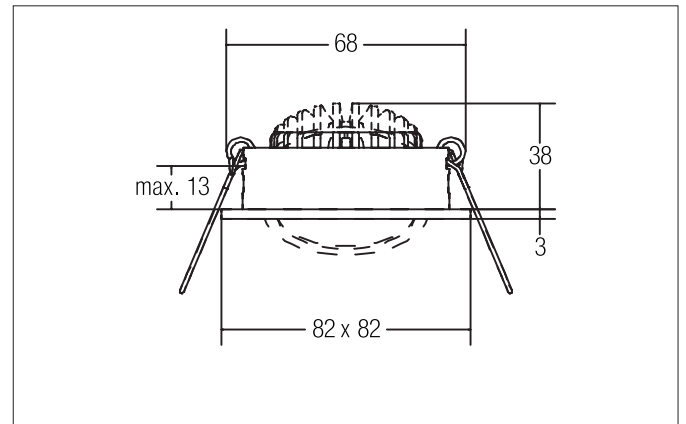

SEVEN-S LED recessed spot set, on/off switchable

Article no. 38364643

Light.
For Generations.**Tender**

LED recessed spot set, on/off switchable, Square. Toolless ceiling installation by installation springs. Ceiling cut-out \varnothing 68 mm, Installation depth 38 mm, Length 82 mm, Width 82 mm, Weight 0,140 kg. Reflector silver with rotationssymmetrical, deep, wide distributed light intensity. optimal light distribution due to a plastic, transparent cover. Luminous flux 740 lm, Power 1 x 7 W, System Efficiency 106 lm/W, Light colour warm white, Correlated color temperature (CCT) 3.000 K, Colour rendering index CRI > 80, Rated life time L70/B50 at 25 °C: 50.000 h, Housing material: Aluminium / Polycarbonate, Colour: Titanium, Permissible ambient temperature (ta): -20 °C - +25 °C, Protection class (EN 61140): II, Degree of protection (DIN EN 60529): IP20, .With electronic driver, on/off switchable with integrated strain relief.

Product Benefits

- Square recessed spotlight made of solid aluminum with polycarbonate cover.
- Easy and tool-free mounting.
- CRI > 80.
- Low mounting depth 38 mm, length 82 mm, width 82 mm, Ceiling cut-out 68 mm.
- Ceiling thickness maximum 13 mm.
- Large article variance in terms of housing color and color temperature.
- Switchable set - alternatively available in version for 350 mA and as dimmable (trailing-edge phase dimmer) set available.
- Alternatively available in round design.

SEVEN-S LED recessed spot set, on/off switchable

Article no. 38364643

Light.
For Generations.

Article data	
Article no.	38364643
GTIN	4251433920700
Series name	SEVEN-S
Short description	LED recessed spot set, on/off switchable
Material	Aluminium / Polycarbonate
Colour	Titanium
Type of surface	Matt
Shape	Square
Built-in diameter	68 mm
Installation depth	38 mm
Length	82 mm
Width	82 mm
Hight	3 mm
Weight	0.140 kg
stamp	MM, UKCA