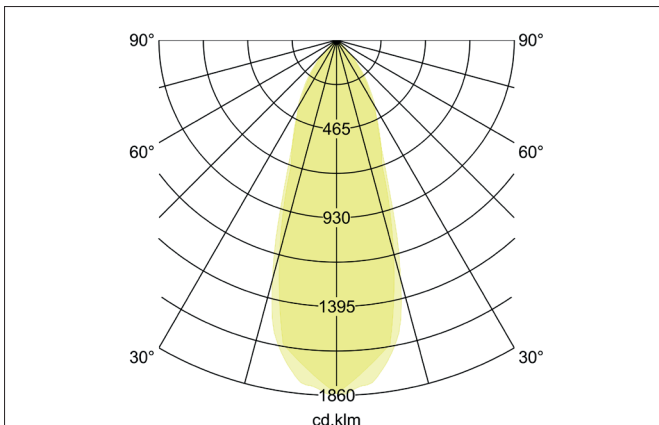

SEVEN-S LED recessed spot set, on/off switchable

Article no. 38364643

Light.
For Generations.**Tender**

LED recessed spot set, on/off switchable, Square. Toolless ceiling installation by installation springs. Ceiling cut-out \varnothing 68 mm, Installation depth 38 mm, Length 82 mm, Width 82 mm, Weight 0,140 kg. Reflector silver with rotationssymmetrical, deep, wide distributed light intensity. optimal light distribution due to a plastic, transparent cover. Luminous flux 740 lm, Power 1 x 7 W, System Efficiency 106 lm/W, Light colour warm white, Correlated color temperature (CCT) 3.000 K, Colour rendering index CRI > 80, Rated life time L70/B50 at 25 °C: 50.000 h, Housing material: Aluminium / Polycarbonate, Colour: Titanium, Permissible ambient temperature (ta): -20 °C - +25 °C, Protection class (EN 61140): II, Degree of protection (DIN EN 60529): IP20, .With electronic driver, on/off switchable with integrated strain relief.

Product Benefits

- Square recessed spotlight made of solid aluminum with polycarbonate cover.
- Easy and tool-free mounting.
- CRI > 80.
- Low mounting depth 38 mm, length 82 mm, width 82 mm, Ceiling cut-out 68 mm.
- Ceiling thickness maximum 13 mm.
- Large article variance in terms of housing color and color temperature.
- Switchable set - alternatively available in version for 350 mA and as dimmable (trailing-edge phase dimmer) set available.
- Alternatively available in round design.

Lighting technology	
Colour temperature	3.000 K
Light colour	White
Light output	Direct
Luminous flux	740 lm
System efficiency	106 lm/W
Colour rendering	CRI > 80
Reflector	High-gloss
Reflector colour	silver
Beam angle	38°
Light sharing	Symmetric
Adjustable color temperature	No