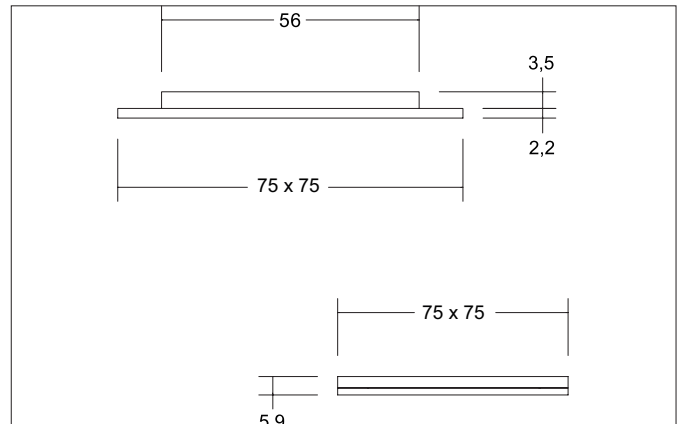

X-FLAT-S LED recessed / surface mounted downlight

Article no. 12165023

Tender

Square LED recessed / surface-mounted downlight, incl. optional surface-mounted housing, ceiling cut-out \varnothing 56 mm, installation depth 3.5 mm, length 75 mm, width 75 mm, weight 0.064 kg, with rotationally symmetrical narrow-wide beam light distribution. Cover plastic opal, rated luminous flux 185 lm, rated wattage 1 x 2.6 W, light color warm white, most similar color temperature (CCT) 3,000 K, general color rendering index CRI 81, service life L70/B50 at 25 °C: 30,000 h, housing material: aluminum / steel / plastic, color: chrome, permissible ambient temperature (ta): -20 °C - +25 °C, protection class (EN 61140): III, degree of protection (DIN EN 60529): IP20. For connection to an external control gear, which is not included with the luminaire. Dimmable depending on the control gear.

X-FLAT-S LED recessed / surface mounted downlight

Article no. 12165023

Article data	
Article no.	12165023
GTIN	4251433982326
Series name	X-FLAT-S
Short description	LED recessed / surface mounted downlight
Material	Aluminium / Steel / Plastic
Colour	Chrome
Type of surface	Glossy
Shape	Square
Built-in diameter min.	56 mm
Built-in diameter	56 mm
Installation depth	3.5 mm
Length	75 mm
Width	75 mm
Hight	5.9 mm
Scope of delivery	incl. 2.000 mm connection cable
Weight	0.064 kg
stamp	MM
Conformance	CE, UKCA

X-FLAT-S LED recessed / surface mounted downlight

Article no. 12165023

Packing data	
Gross weight	0.082 kg
Length of packaging	70 mm
Packaging width	47 mm
Packaging height	81 mm
Disposal at end of life	<p>This product must not be disposed of with household waste. You are obliged, to dispose of such electrical waste separately.</p> <p>By disposing of electrical waste and other old or defective electronics separately, you support recycling or other forms of re-use. In that way you help to take care and to avoid that harmful substances get into the environment.</p>