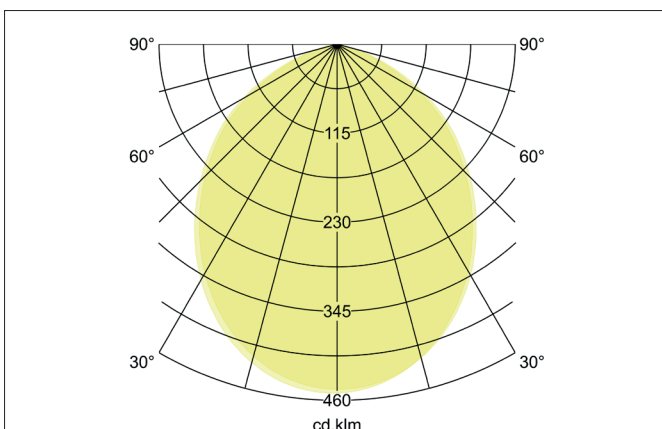

X-FLAT-S LED recessed / surface mounted downlight

Article no. 12165023

Tender

Square LED recessed / surface-mounted downlight, incl. optional surface-mounted housing, ceiling cut-out \varnothing 56 mm, installation depth 3.5 mm, length 75 mm, width 75 mm, weight 0.064 kg, with rotationally symmetrical narrow-wide beam light distribution. Cover plastic opal, rated luminous flux 185 lm, rated wattage 1 x 2.6 W, light color warm white, most similar color temperature (CCT) 3,000 K, general color rendering index CRI 81, service life L70/B50 at 25 °C: 30,000 h, housing material: aluminum / steel / plastic, color: chrome, permissible ambient temperature (ta): -20 °C - +25 °C, protection class (EN 61140): III, degree of protection (DIN EN 60529): IP20. For connection to an external control gear, which is not included with the luminaire. Dimmable depending on the control gear.

X-FLAT-S LED recessed / surface mounted downlight

Article no. 12165023

Article data	
Article no.	12165023
GTIN	4251433982326
Series name	X-FLAT-S
Short description	LED recessed / surface mounted downlight
Material	Aluminium / Steel / Plastic
Colour	Chrome
Type of surface	Glossy
Shape	Square
Built-in diameter min.	56 mm
Built-in diameter	56 mm
Installation depth	3.5 mm
Length	75 mm
Width	75 mm
Hight	5.9 mm
Scope of delivery	incl. 2.000 mm connection cable
Weight	0.064 kg
stamp	MM
Conformance	CE, UKCA

Lighting technology	
Colour temperature	3.000 K
Light output	Direct
Luminous flux	185 lm
System efficiency	71 lm/W
Colour rendering	CRI 81
Reflector	Without
Beam angle	120°
Light sharing	Symmetric
Adjustable color temperature	No