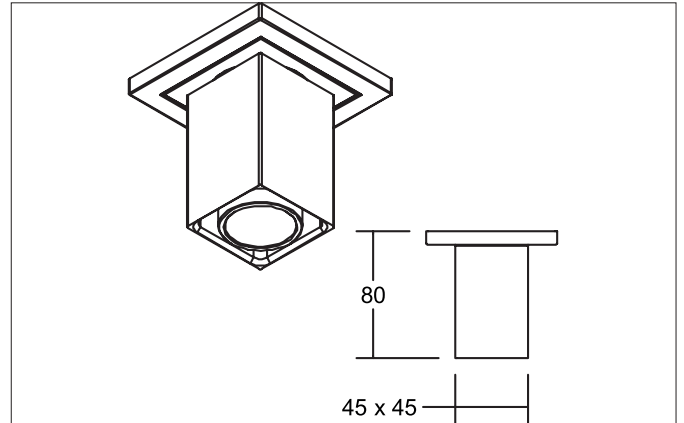

**MINIQ Plug & Light LED ceiling surface-mounted luminaire**  
 Article no. 12701173

Light.  
 For Generations.

**Tender**  
 Plug & Light LED ceiling surface-mounted luminaire, white structure, Rectangular. Surface mounting, Ceiling-mounted Attention: only to be used in combination with the Plug & Light system of companies GIRA and JUNG. Dimming function can be actuated using corresponding components from GIRA or JUNG. Mounting method: Surface mounting, Place of installation: Ceiling-mounted, Material: Aluminium / Glass, Degree of protection: according to DIN EN 60529 IP20, Protection class: (EN 61140) III, Voltage: 12V, Power: 8 W, Amount of light sources / fittings: 1 Qty, Luminous flux : 400 lm, Colour temperature: 3.000 K, Beam angle: 35°, Adjustability: Not adjustable, Dimmable: Depending on type of control gear, Control: Other.

| Article data      |  |
|-------------------|--|
| Article no.       | 12701173   |
| GTIN              | 4251433922728                                      |
| Series name       | MINIQ  |
| Short description | Plug & Light LED ceiling surface-mounted luminaire |
| Material          | Aluminium / Acrylic                                |
| Colour            | White  |
| Type of surface   | Structure  |
| Shape             | Rectangular  |
| Length            | 45 mm  |
| Width             | 45 mm  |
| Height            | 80 mm  |
| Weight            | 0.218 kg   |

**MINIQ Plug & Light LED ceiling surface-mounted luminaire**

Article no. 12701173

Light.  
For Generations.

| Lighting technology |           |
|---------------------|-----------|
| Colour temperature  | 3.000 K   |
| Light colour        | White     |
| Light output        | Direct    |
| Luminous flux       | 400 lm/m  |
| System efficiency   | 50 lm/W   |
| Colour rendering    | CRI > 85  |
| Reflector           | Without   |
| Beam angle          | 35°       |
| Glare evaluation    | UGR < 19  |
| Light sharing       | Symmetric |