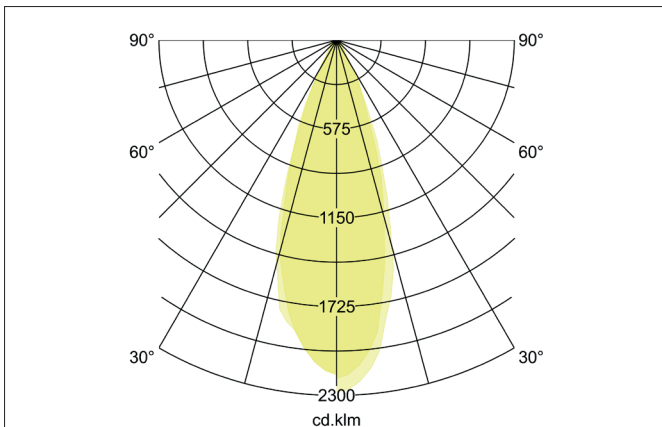

MINIQ Plug & Light LED ceiling surface-mounted luminaire
Article no. 12701173

Light.
For Generations.

Tender
Plug & Light LED ceiling surface-mounted luminaire, white structure, Rectangular. Surface mounting, Ceiling-mounted Attention: only to be used in combination with the Plug & Light system of companies GIRA and JUNG. Dimming function can be actuated using corresponding components from GIRA or JUNG. Mounting method: Surface mounting, Place of installation: Ceiling-mounted, Material: Aluminium / Glass, Degree of protection: according to DIN EN 60529 IP20, Protection class: (EN 61140) III, Voltage: 12V, Power: 8 W, Amount of light sources / fittings: 1 Qty, Luminous flux : 400 lm, Colour temperature: 3.000 K, Beam angle: 35°, Adjustability: Not adjustable, Dimmable: Depending on type of control gear, Control: Other.

Article data	
Article no.	12701173
GTIN	4251433922728
Series name	MINIQ
Short description	Plug & Light LED ceiling surface-mounted luminaire
Material	Aluminium / Acrylic
Colour	White
Type of surface	Structure
Shape	Rectangular
Length	45 mm
Width	45 mm
Height	80 mm
Weight	0.218 kg