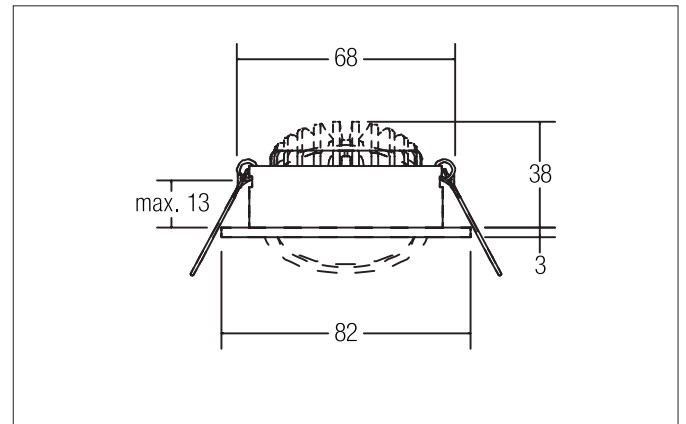

SEVEN-R LED recessed spot set, on/off switchable

Article no. 3826 1023

Light.
For Generations.**Tender**

LED recessed spot set, on/off switchable, Round. Toolless ceiling installation by installation springs. Ceiling cut-out Ø 68 mm, Installation depth 38 mm, Outer diameter 82 mm, Weight 0,218 kg. Reflector silver with rotationssymmetrical, deep, wide distributed light intensity. optimal light distribution due to a plastic, transparent cover. Luminous flux 740 lm, Power 1 x 7 W, Light colour warm white, Correlated color temperature (CCT) 2.700 K, Colour rendering index CRI > 80, Rated life time L70/B50 at 25 °C: 50.000 h, Housing material: Aluminium / Polycarbonate, Colour: Chrome, Permissible ambient temperature (ta): -20 °C - +25 °C, Protection class (EN 61140): II, Degree of protection (DIN EN 60529): IP20, .With electronic driver, on/off switchable with integrated strain relief.

Product Benefits

- Round recessed spotlight made of solid aluminum with polycarbonate cover.
- Easy and tool-free mounting.
- CRI > 80.
- Low mounting depth 38 mm, diameter 82 mm, Ceiling cut-out 68 mm.
- Ceiling thickness maximum 13 mm.
- Large article variance with regard to housing color and color temperature.
- Switchable set - alternatively available in version for 350 mA and as dimmable (trailing-edge phase dimmer) set available.
- Alternatively available in square design.

SEVEN-R LED recessed spot set, on/off switchable

Article no. 3826 1023

Light.
For Generations.

Article data	
Article no.	38261023
GTIN	4251433918820
Series name	SEVEN-R
Short description	LED recessed spot set, on/off switchable
Material	Aluminium / Polycarbonate
Colour	Chrome
Type of surface	Glossy
Shape	Round
Outer diameter	82 mm
Built-in diameter	68 mm
Installation depth	38 mm
Hight	3 mm
Weight	0.218 kg
stamp	MM, UKCA