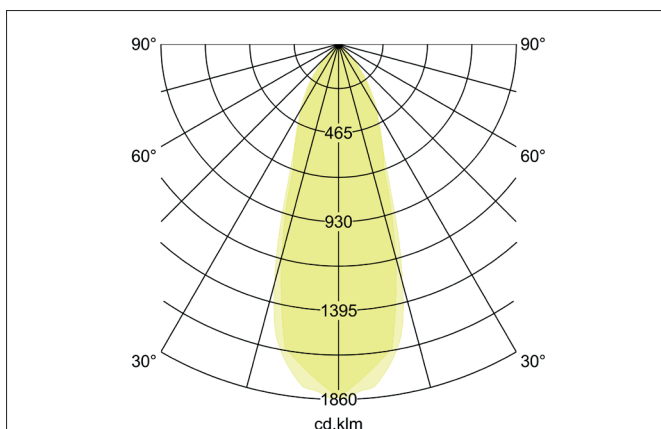

SEVEN-R LED recessed spot set, on/off switchable

Article no. 3826 1023

Light.
For Generations.**Tender**

LED recessed spot set, on/off switchable, Round. Toolless ceiling installation by installation springs. Ceiling cut-out Ø 68 mm, Installation depth 38 mm, Outer diameter 82 mm, Weight 0,218 kg. Reflector silver with rotationssymmetrical, deep, wide distributed light intensity. optimal light distribution due to a plastic, transparent cover. Luminous flux 740 lm, Power 1 x 7 W, Light colour warm white, Correlated color temperature (CCT) 2.700 K, Colour rendering index CRI > 80, Rated life time L70/B50 at 25 °C: 50.000 h, Housing material: Aluminium / Polycarbonate, Colour: Chrome, Permissible ambient temperature (ta): -20 °C - +25 °C, Protection class (EN 61140): II, Degree of protection (DIN EN 60529): IP20, .With electronic driver, on/off switchable with integrated strain relief.

SEVEN-R LED recessed spot set, on/off switchable

Article no. 3826 1023

Light.
For Generations.

Article data	
Article no.	38261023
GTIN	4251433918820
Series name	SEVEN-R
Short description	LED recessed spot set, on/off switchable
Material	Aluminium / Polycarbonate
Colour	Chrome
Type of surface	Glossy
Shape	Round
Outer diameter	82 mm
Built-in diameter	68 mm
Installation depth	38 mm
Hight	3 mm
Weight	0.218 kg
stamp	MM, UKCA

Lighting technology	
Colour temperature	2.700 K
Light colour	White
Light output	Direct
Luminous flux	740 lm
System efficiency	106 lm/W
Colour rendering	CRI > 80
Reflector	High-gloss
Reflector colour	silver
Beam angle	38°
Light sharing	Symmetric
Adjustable color temperature	No